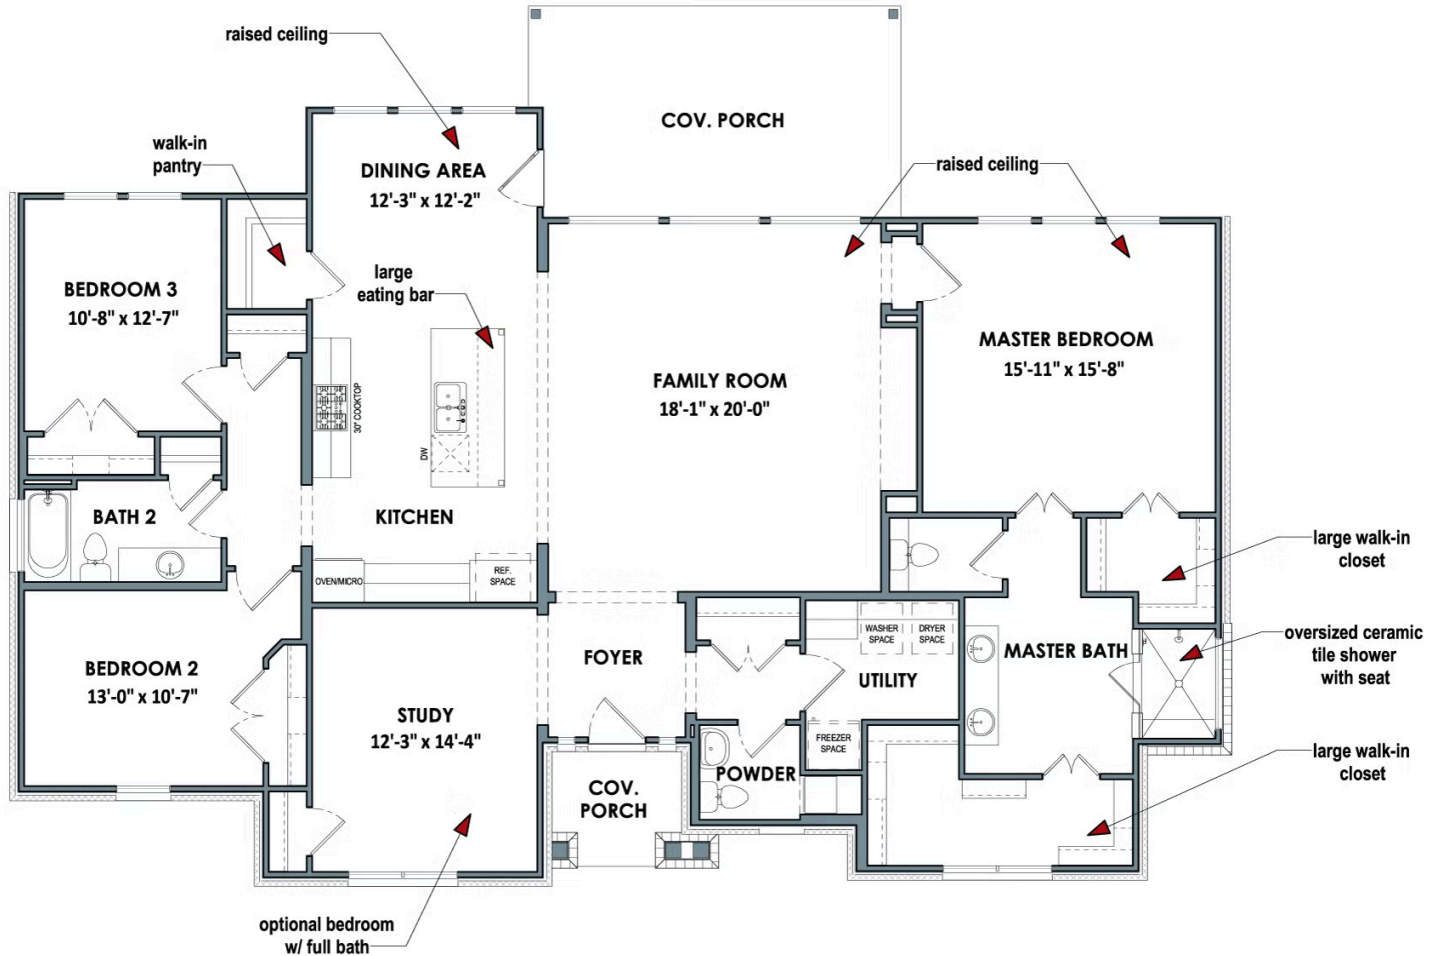

Floor Plan | Elevation D | The Barton Springs

CONTACT US

WWW.TILSONHOMES.COM