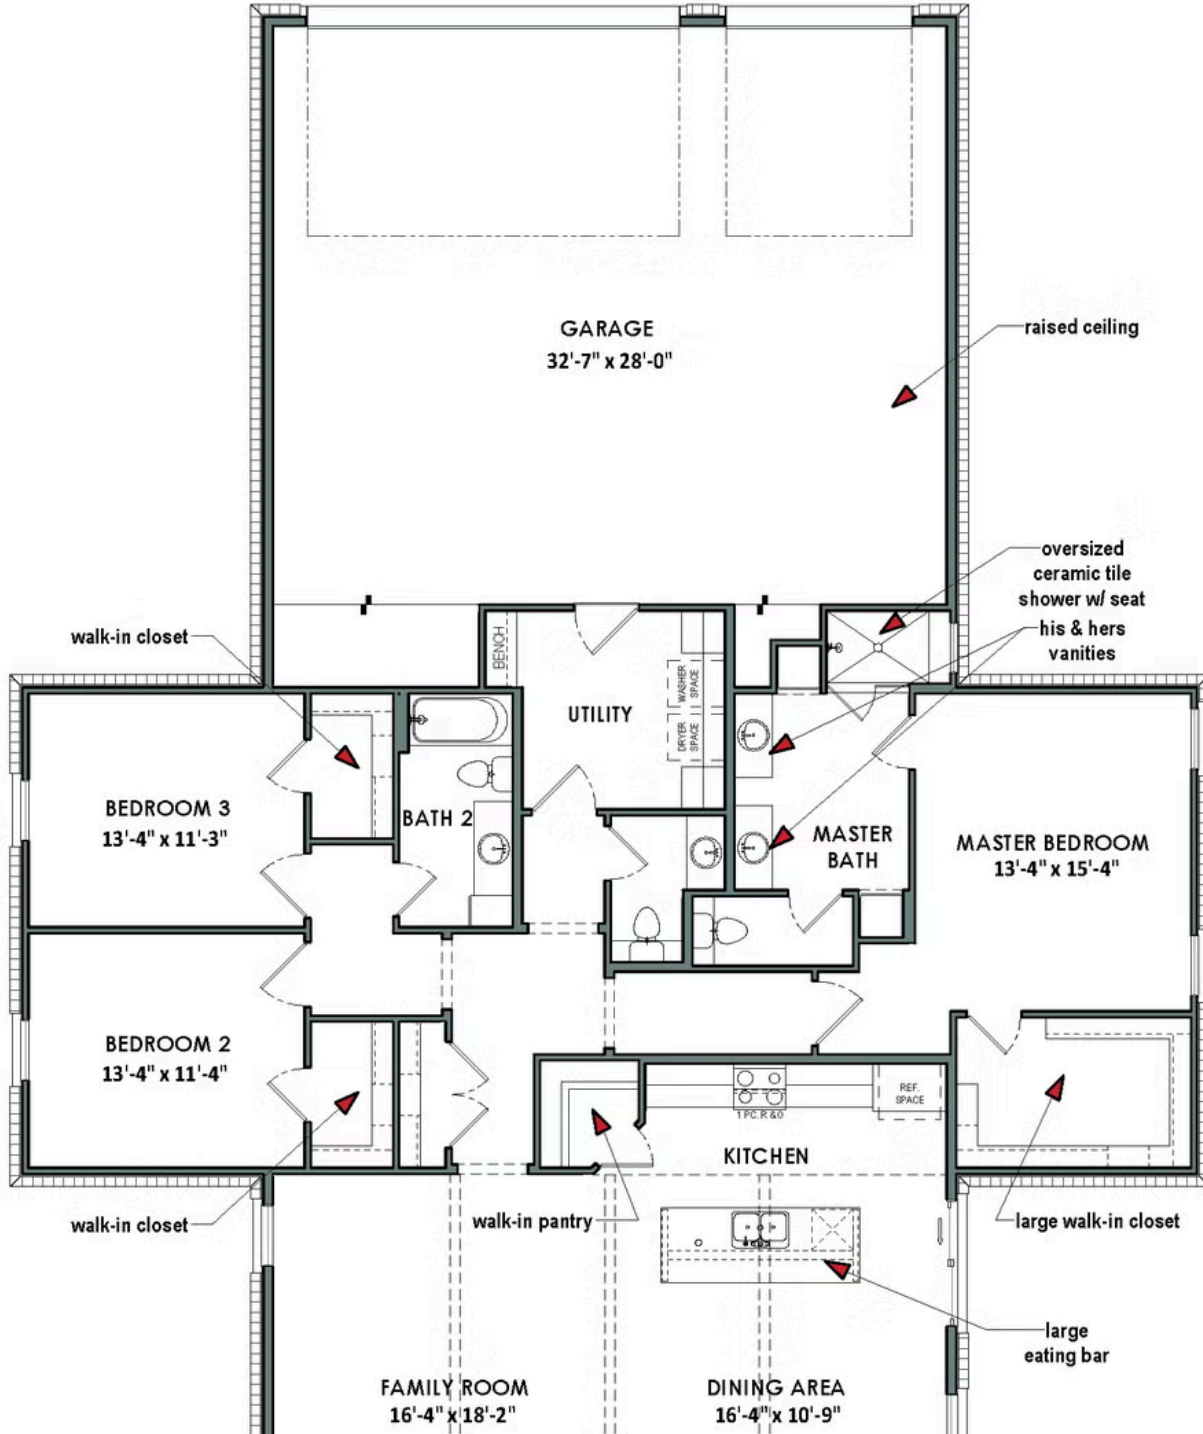

2.5

Bathrooms

3

Garage

The Ranger is a beautiful barndominium-style home that boasts a spacious and well-thought-out floor plan. With three bedrooms, each equipped with their own walk-in closet, this home is perfect for large families or those who frequently entertain guests. This split floor plan provides maximum privacy and comfort, with each room having easy access to one of the two-and-a-half bathrooms. The family room and dining area feature stunning rough sawn wood beams. The kitchen is well-equipped with a spacious walk-in pantry, allowing ample storage space for all your cooking essentials. The attached 3 car garage has raised ceilings, ensuring that all your vehicles and equipment fit comfortably.

RANGER

Nacogdoches County, TX

TILSON
CUSTOM HOME BUILDERS

Front Exterior - Ranger A |
Rendered Home - May Contain
Upgraded Design Options

Front Exterior - Ranger B |
Rendered Home - May Contain
Upgraded Design Options

CONTACT US None

WWW.TILSONHOMES.COM

*Tilson continuously improves home designs and reserves the right to modify home features and specifications without notice or obligation. Square footage is approximate and includes overall dimensions. Renderings are drawn to be substantially correct. Tilson standard features may vary by home design and/or location. Contact a Tilson Sales Associate for details.
Current information as July 7, 2026, 11:36 a.m.*

Floor Plan - Elevation A | The Ranger

CONTACT US None

WWW.TILSONHOMES.COM

cathedral ceiling

cathedral ceiling

COVERED PORCH

EQUAL OPPORTUNITY