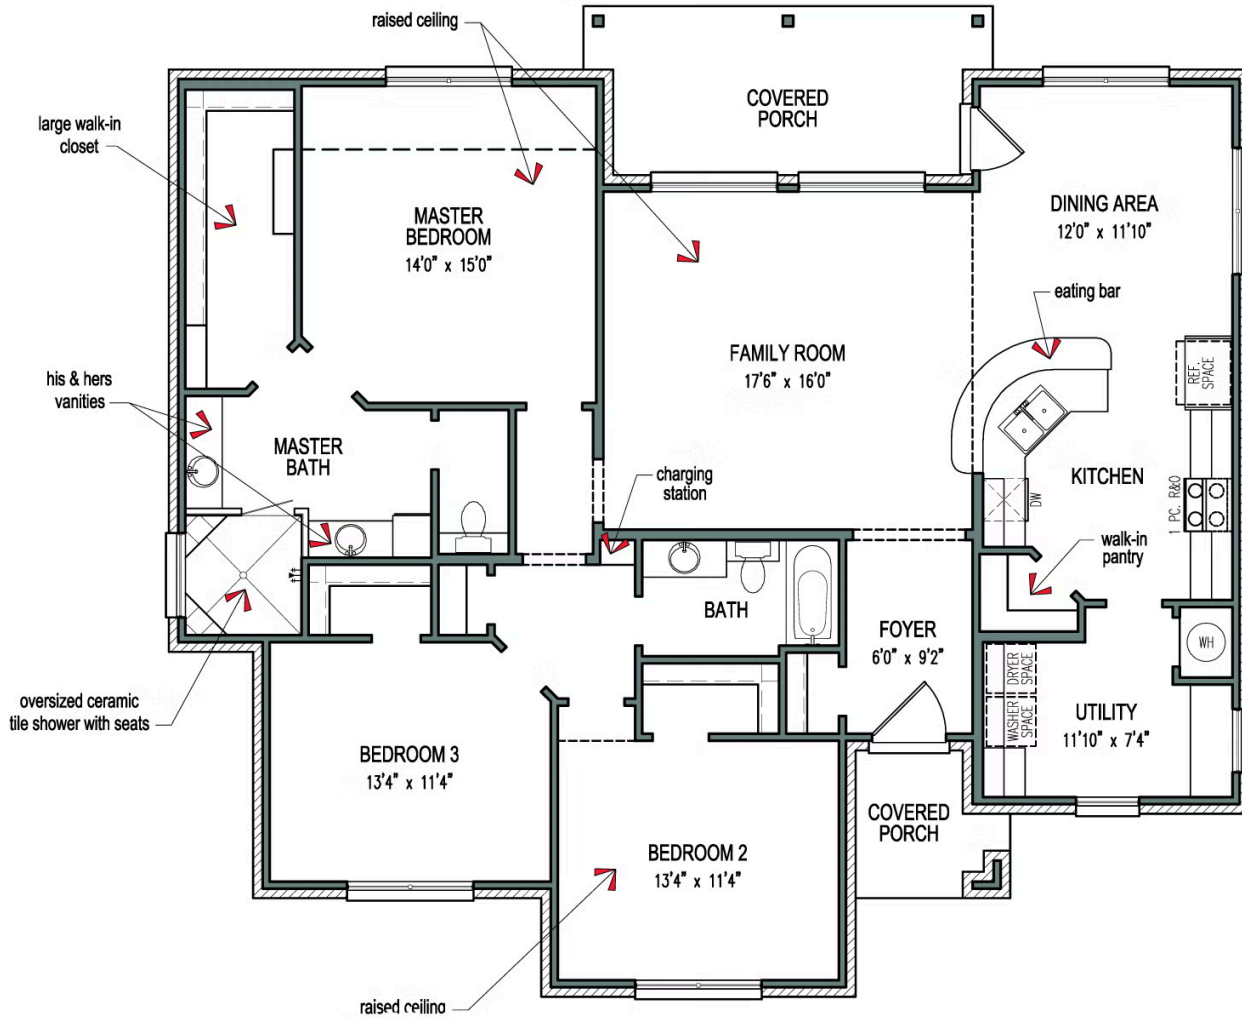

Story

The Crockett combines open, inviting spaces with private retreats. The kitchen, featuring a curved eating bar, overlooks the family and dining rooms while floor-to-ceiling windows brighten the interior and frame views of the covered porch. A secluded utility room adds convenience and two bedrooms with walk-in closets branch off for privacy. The master suite offers luxury with a spacious walk-in closet, dual vanities, an enclosed toilet, and an oversized walk-in shower with seating. The Crockett perfectly balances functionality and comfort for your family.

Elevation E - The Crockett

Elevation D - The Crockett

Elevation C - The Crockett

Elevation B - The Crockett

CONTACT US

WWW.TILSONHOMES.COM

Tilson continuously improves home designs and reserves the right to modify home features and specifications without notice or obligation. Square footage is approximate and includes overall dimensions. Renderings are drawn to be substantially correct. Tilson standard features may vary by home design and/or location. Contact a Tilson Sales Associate for details. Current information as July 7, 2026, 11:34 a.m.

Floorplan - The Crockett

CONTACT US

WWW.TILSONHOMES.COM

Tilson continuously improves home designs and reserves the right to modify home features and specifications without notice or obligation. Square footage is approximate and includes overall dimensions. Renderings are drawn to be substantially correct. Tilson standard features may vary by home design and/or location. Contact a Tilson Sales Associate for details. Current information as July 7, 2026, 11:34 a.m.