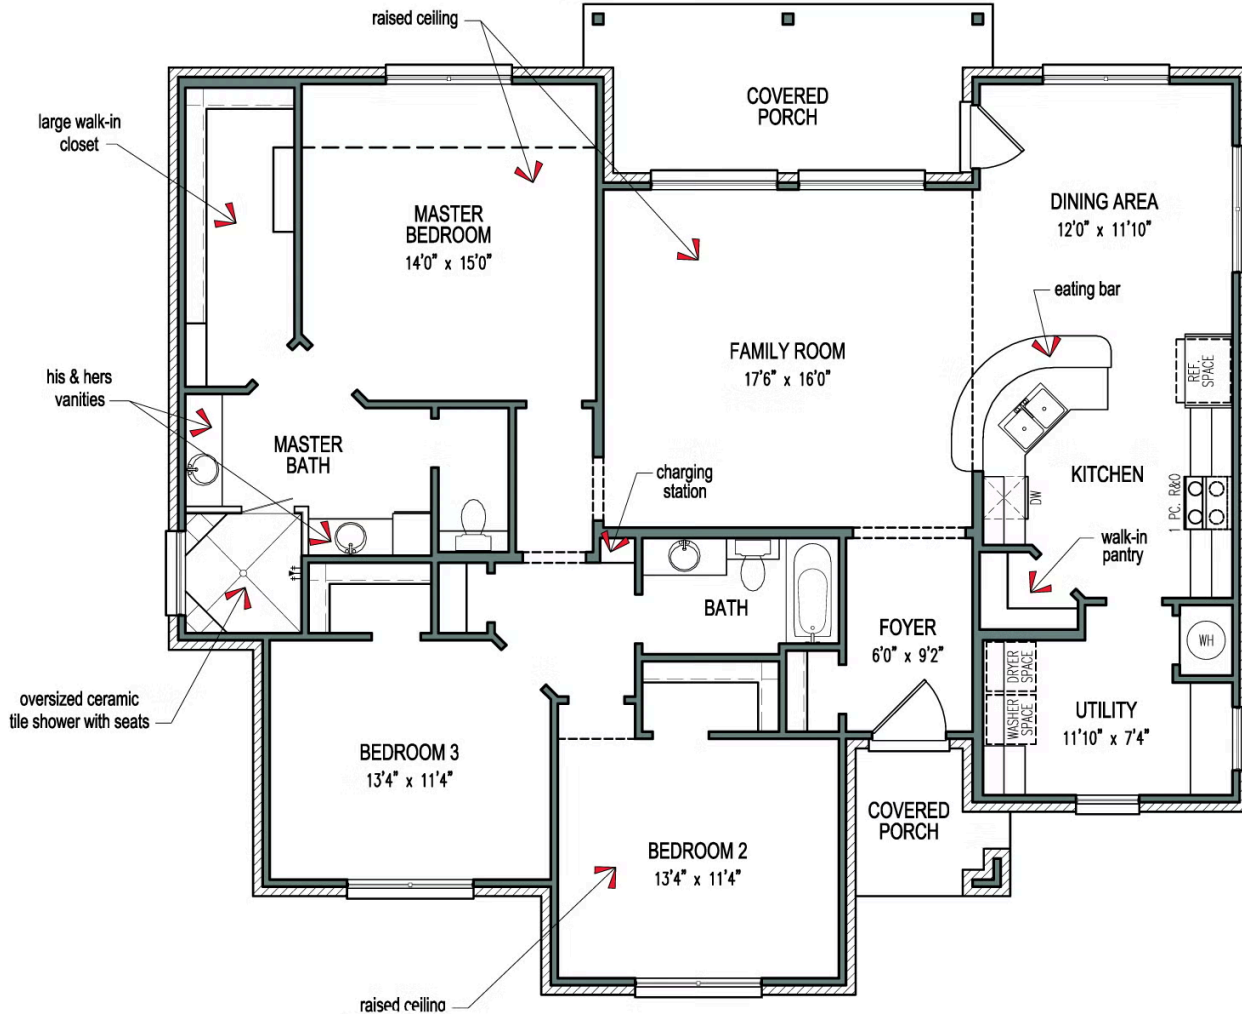

Story

The Crockett combines open, inviting spaces with private retreats. The kitchen, featuring a curved eating bar, overlooks the family and dining rooms while floor-to-ceiling windows brighten the interior and frame views of the covered porch. A secluded utility room adds convenience and two bedrooms with walk-in closets branch off for privacy. The master suite offers luxury with a spacious walk-in closet, dual vanities, an enclosed toilet, and an oversized walk-in shower with seating. The Crockett perfectly balances functionality and comfort for your family.

Elevation E - The Crockett

Elevation D - The Crockett

Elevation C - The Crockett

Elevation B - The Crockett

CONTACT US

WWW.TILSONHOMES.COM

*Tilson continuously improves home designs and reserves the right to modify home features and specifications without notice or obligation. Square footage is approximate and includes overall dimensions. Renderings are drawn to be substantially correct. Tilson standard features may vary by home design and/or location. Contact a Tilson Sales Associate for details.
Current information as Oct. 6, 2025, 11:47 a.m.*

Floorplan - The Crockett

CONTACT US

WWW.TILSONHOMES.COM

Tilson continuously improves home designs and reserves the right to modify home features and specifications without notice or obligation. Square footage is approximate and includes overall dimensions. Renderings are drawn to be substantially correct. Tilson standard features may vary by home design and/or location. Contact a Tilson Sales Associate for details. Current information as Oct. 6, 2025, 11:47 a.m.