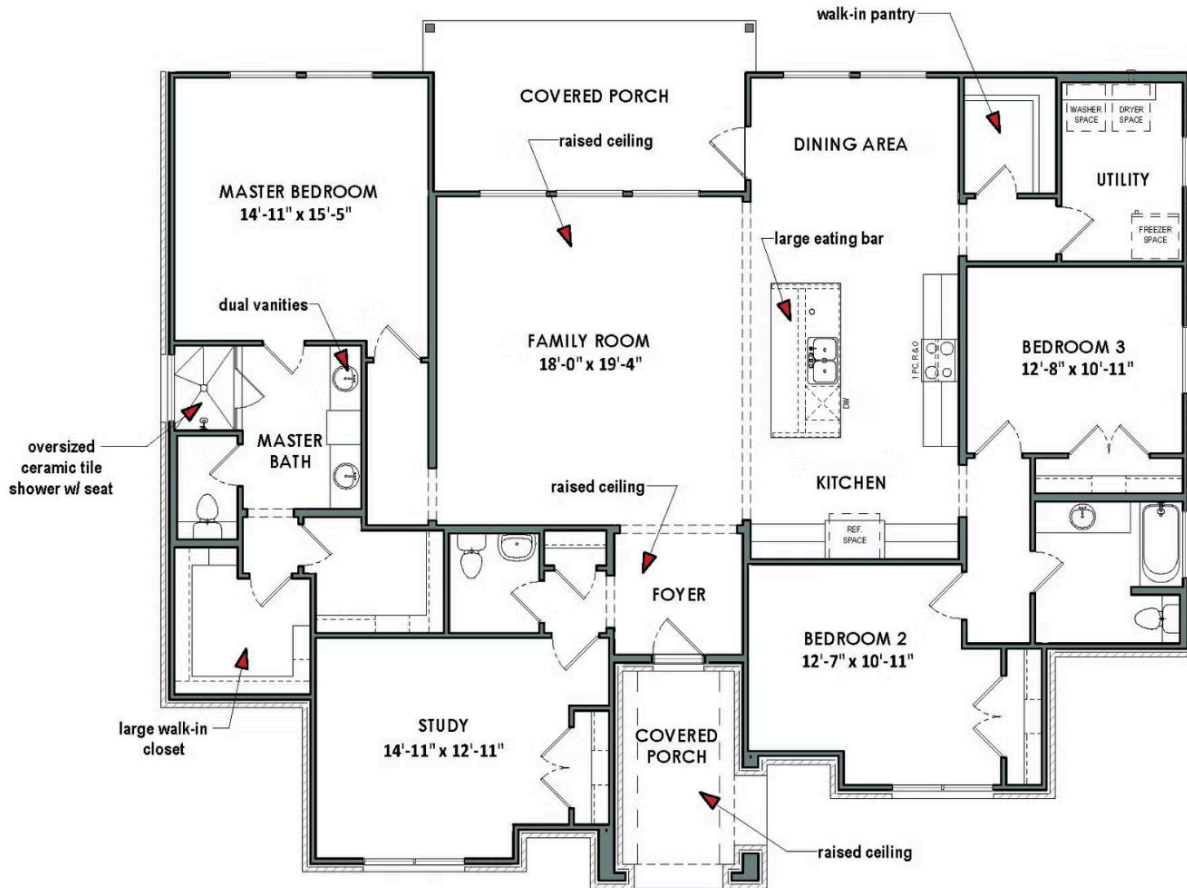

Story

The Brazoria Floor Plan is perfect for a spacious and well-thought-out living space. It offers three bedrooms, two full bathrooms, and a powder bathroom located conveniently off of the foyer. The master suite boasts dual vanities along with his and her closets. Additionally, there is a study, a walk-in pantry, and a large utility room. This floor plan blends practicality with spaciousness making it perfect for anyone wanting to combine comfort with convenience.

Brazoria A | Front Exterior

Brazoria B | Front Exterior

Brazoria C | Front Exterior

Brazoria D | Front Exterior

**CONTACT US** None

**WWW.TILSONHOMES.COM**

*Tilson continuously improves home designs and reserves the right to modify home features and specifications without notice or obligation. Square footage is approximate and includes overall dimensions. Renderings are drawn to be substantially correct. Tilson standard features may vary by home design and/or location. Contact a Tilson Sales Associate for details. Current information as Jan. 5, 2026, 9:58 a.m.*

## Brazoria E | Floor Plan

CONTACT US None

[WWW.TILSONHOMES.COM](http://WWW.TILSONHOMES.COM)

*Tilson continuously improves home designs and reserves the right to modify home features and specifications without notice or obligation. Square footage is approximate and includes overall dimensions. Renderings are drawn to be substantially correct. Tilson standard features may vary by home design and/or location. Contact a Tilson Sales Associate for details. Current information as Jan. 5, 2026, 9:58 a.m.*