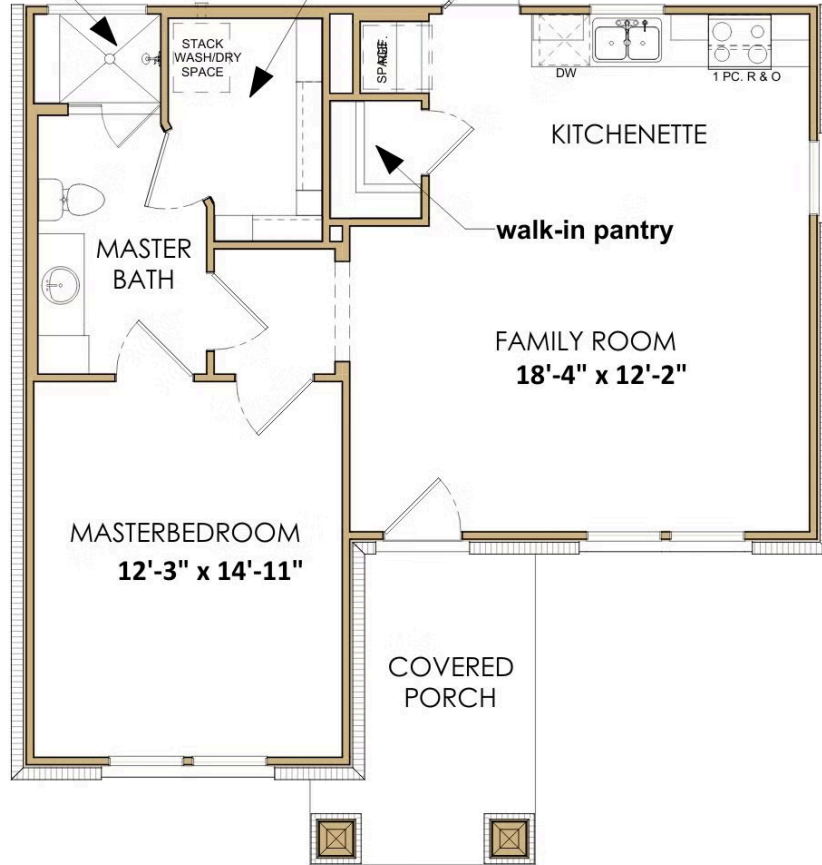

FROM \$181,100

793

Sq.Ft.

1

Bedrooms

1.0

Bathrooms

The Casita is a versatile, detached living space designed to offer both comfort and functionality. Featuring a charming covered front porch, it provides a private and relaxing retreat for its occupants. Inside, the master bedroom boasts a full bathroom complete with an oversized ceramic tile shower and a spacious walk-in closet, ensuring both luxury and convenience. The family room seamlessly connects to the kitchenette area, creating an open layout perfect for unwinding or hosting gatherings. Additionally, a walk-in pantry offers ample storage to keep everything organized. Whether used as a guest space, a mother-in-law suite, a pool house, or even a home office, The Casita adapts effortlessly to meet a variety of needs, making it a truly valuable addition to any property.

WWW.TILSONHOMES.COM

*Tilson continuously improves home designs and reserves the right to modify home features and specifications without notice or obligation. Square footage is approximate and includes overall dimensions. Renderings are drawn to be substantially correct. Tilson standard features may vary by home design and/or location. Contact a Tilson Sales Associate for details.
Current information as June 10, 2026, 1:54 p.m.*

Casita B | Floorplan

oversized ceramic tile shower with seat

walk-in closet

CONTACT US

WWW.TILSONHOMES.COM