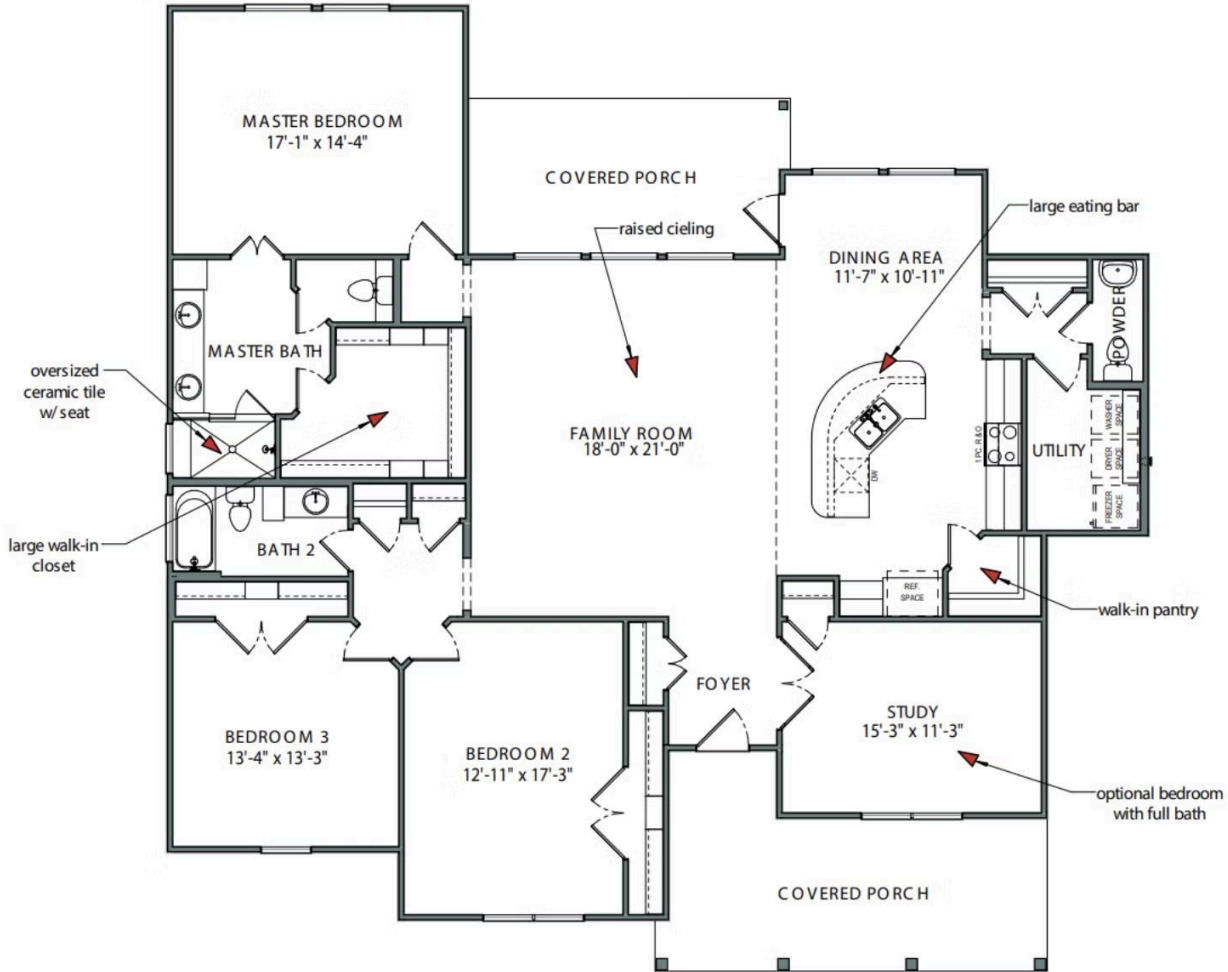

Story

The Canyon is an elegant and spacious home. A large kitchen with a curved island and eating bar overlooks the adjacent family room and dining room, keeping the space bright and open. Branching off from the dining room is a secluded utility room with space for a chest freezer, as well as a small powder room, perfect for guests. Three bedrooms occupy the other side of the home, with separate entries accessible from the family room. The master suite is at the rear, featuring an oversize shower and grand walk-in closet. Two bedrooms and a full bathroom make up the other living quarters toward the front. Use the study near the entrance as an entertainment room or an office. The Canyon model at our [Bryan Design Center](#) showcases several custom options including the upstairs bonus space, attached two-car garage, jack and jill bathroom, and alternate kitchen.

**CONTACT US** None

**WWW.TILSONHOMES.COM**

*Tilson continuously improves home designs and reserves the right to modify home features and specifications without notice or obligation. Square footage is approximate and includes overall dimensions. Renderings are drawn to be substantially correct. Tilson standard features may vary by home design and/or location. Contact a Tilson Sales Associate for details. Current information as July 6, 2026, 12:54 p.m.*

Elevation B | The Canyon

Elevation C | The Canyon

Elevation D | The Canyon

Elevation A | The Canyon

**CONTACT US** None

**WWW.TILSONHOMES.COM**

*Tilson continuously improves home designs and reserves the right to modify home features and specifications without notice or obligation. Square footage is approximate and includes overall dimensions. Renderings are drawn to be substantially correct. Tilson standard features may vary by home design and/or location. Contact a Tilson Sales Associate for details. Current information as July 6, 2026, 12:54 p.m.*

Floor Plan | Elevation C | The Canyon

CONTACT US None

WWW.TILSONHOMES.COM