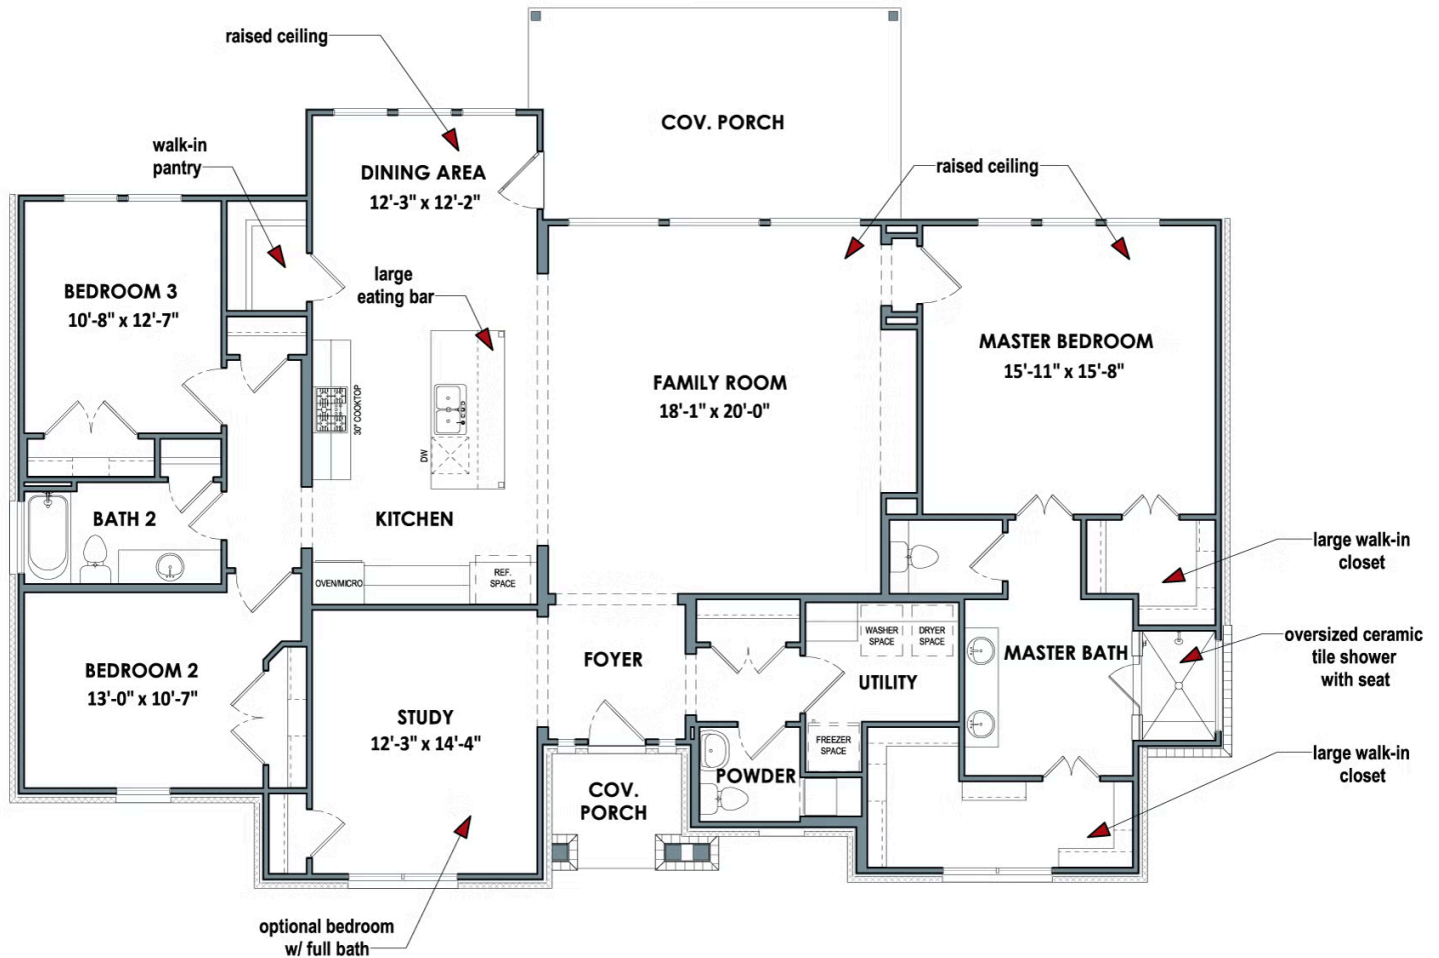

Floor Plan | Elevation D | The Barton Springs

CONTACT US None

WWW.TILSONHOMES.COM