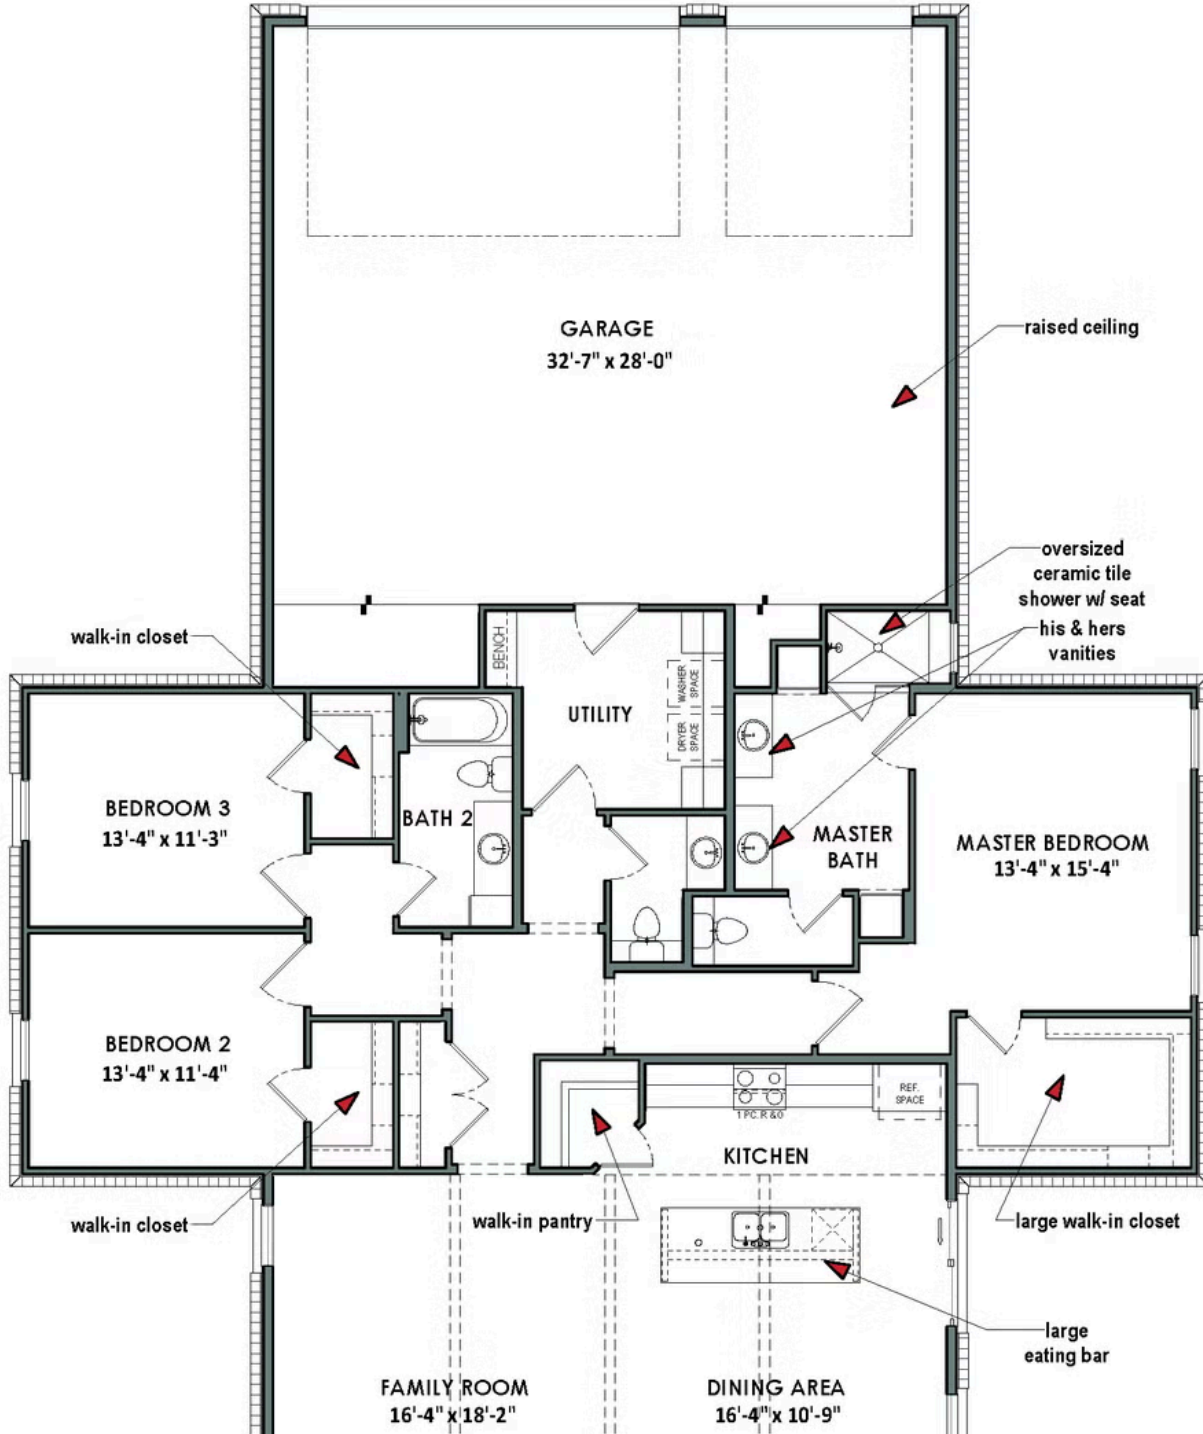

2.5

Bathrooms

3

Garage

The Ranger is a beautiful barndominium-style home that boasts a spacious and well-thought-out floor plan. With three bedrooms, each equipped with their own walk-in closet, this home is perfect for large families or those who frequently entertain guests. This split floor plan provides maximum privacy and comfort, with each room having easy access to one of the two-and-a-half bathrooms. The family room and dining area feature stunning rough sawn wood beams. The kitchen is well-equipped with a spacious walk-in pantry, allowing ample storage space for all your cooking essentials. The attached 3 car garage has raised ceilings, ensuring that all your vehicles and equipment fit comfortably.

RANGER

Madison County, TX

TILSON
CUSTOM HOME BUILDERS

Front Exterior - Ranger A |
Rendered Home - May Contain
Upgraded Design Options

Front Exterior - Ranger B |
Rendered Home - May Contain
Upgraded Design Options

CONTACT US None

WWW.TILSONHOMES.COM

*Tilson continuously improves home designs and reserves the right to modify home features and specifications without notice or obligation. Square footage is approximate and includes overall dimensions. Renderings are drawn to be substantially correct. Tilson standard features may vary by home design and/or location. Contact a Tilson Sales Associate for details.
Current information as Jan. 5, 2026, 9:56 a.m.*

Floor Plan - Elevation A | The Ranger

CONTACT US None

WWW.TILSONHOMES.COM

cathedral ceiling

cathedral ceiling

COVERED PORCH

EQUAL OPPORTUNITY