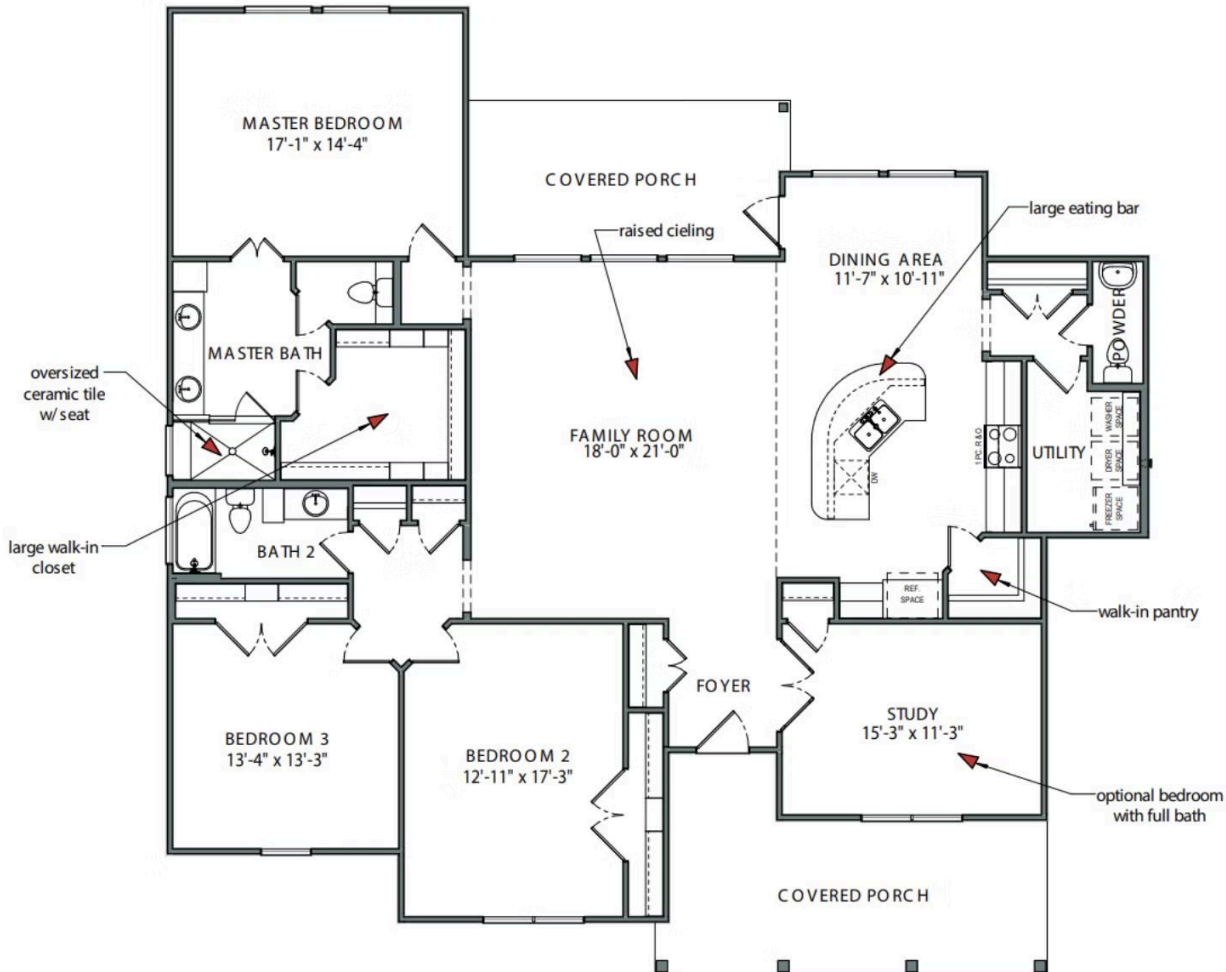

Story

The Canyon is an elegant and spacious home. A large kitchen with a curved island and eating bar overlooks the adjacent family room and dining room, keeping the space bright and open. Branching off from the dining room is a secluded utility room with space for a chest freezer, as well as a small powder room, perfect for guests. Three bedrooms occupy the other side of the home, with separate entries accessible from the family room. The master suite is at the rear, featuring an oversize shower and grand walk-in closet. Two bedrooms and a full bathroom make up the other living quarters toward the front. Use the study near the entrance as an entertainment room or an office. The Canyon model at our [Bryan Design Center](#) showcases several custom options including the upstairs bonus space, attached two-car garage, jack and jill bathroom, and alternate kitchen.

**CONTACT US** None

**WWW.TILSONHOMES.COM**

*Tilson continuously improves home designs and reserves the right to modify home features and specifications without notice or obligation. Square footage is approximate and includes overall dimensions. Renderings are drawn to be substantially correct. Tilson standard features may vary by home design and/or location. Contact a Tilson Sales Associate for details. Current information as July 6, 2026, 12:53 p.m.*

Elevation B | The Canyon

Elevation C | The Canyon

Elevation D | The Canyon

Elevation A | The Canyon

**CONTACT US** None

**WWW.TILSONHOMES.COM**

*Tilson continuously improves home designs and reserves the right to modify home features and specifications without notice or obligation. Square footage is approximate and includes overall dimensions. Renderings are drawn to be substantially correct. Tilson standard features may vary by home design and/or location. Contact a Tilson Sales Associate for details. Current information as July 6, 2026, 12:53 p.m.*

Floor Plan | Elevation C | The Canyon

CONTACT US None

WWW.TILSONHOMES.COM