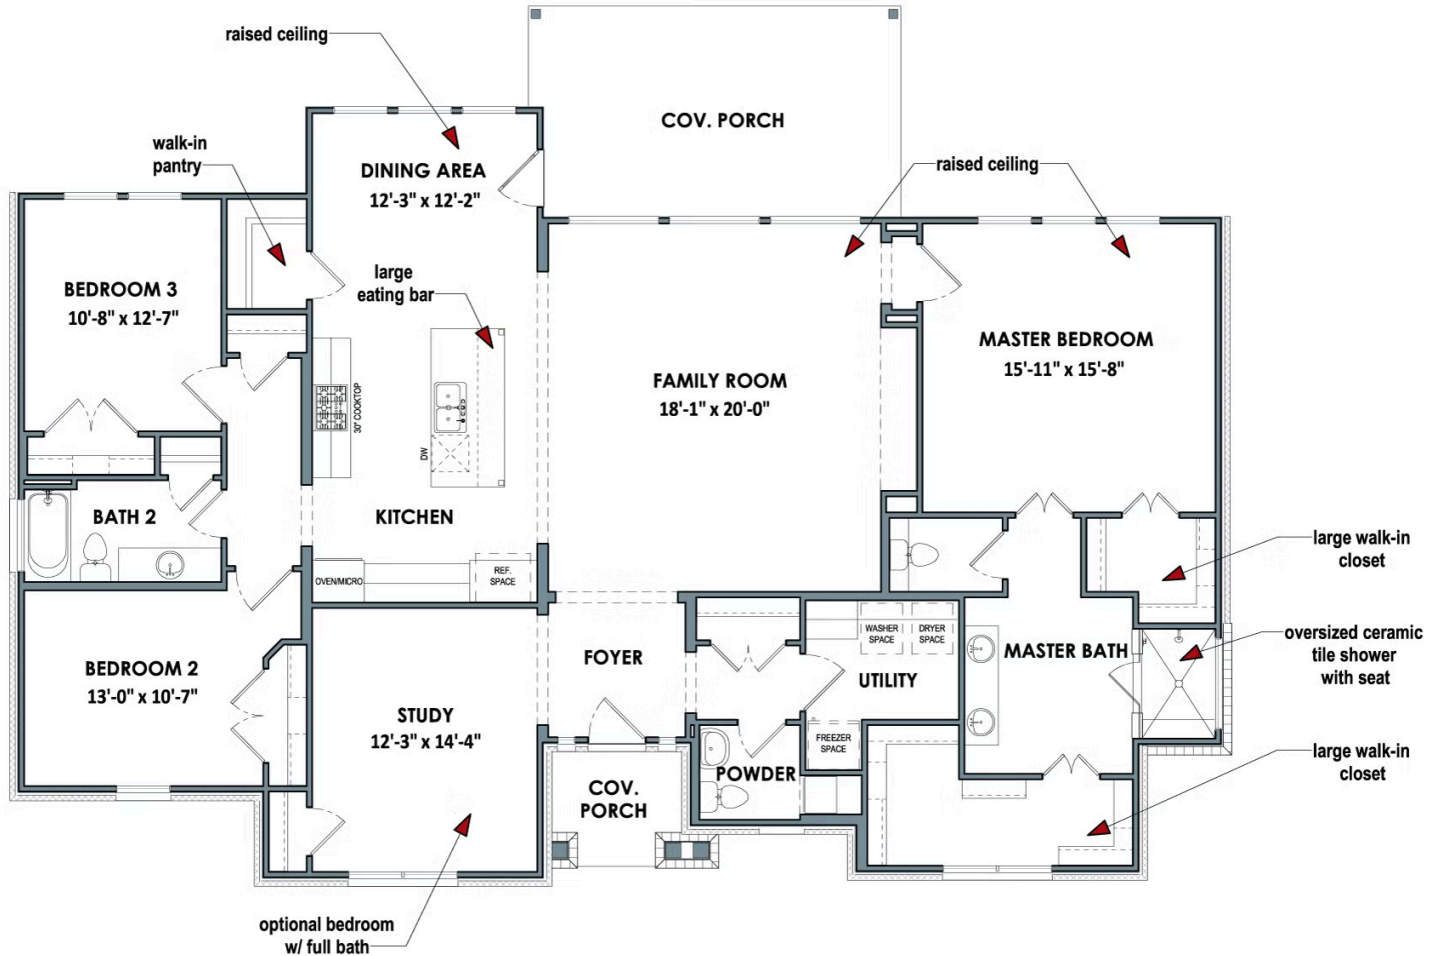

Floor Plan | Elevation D | The Barton Springs

CONTACT US None

WWW.TILSONHOMES.COM