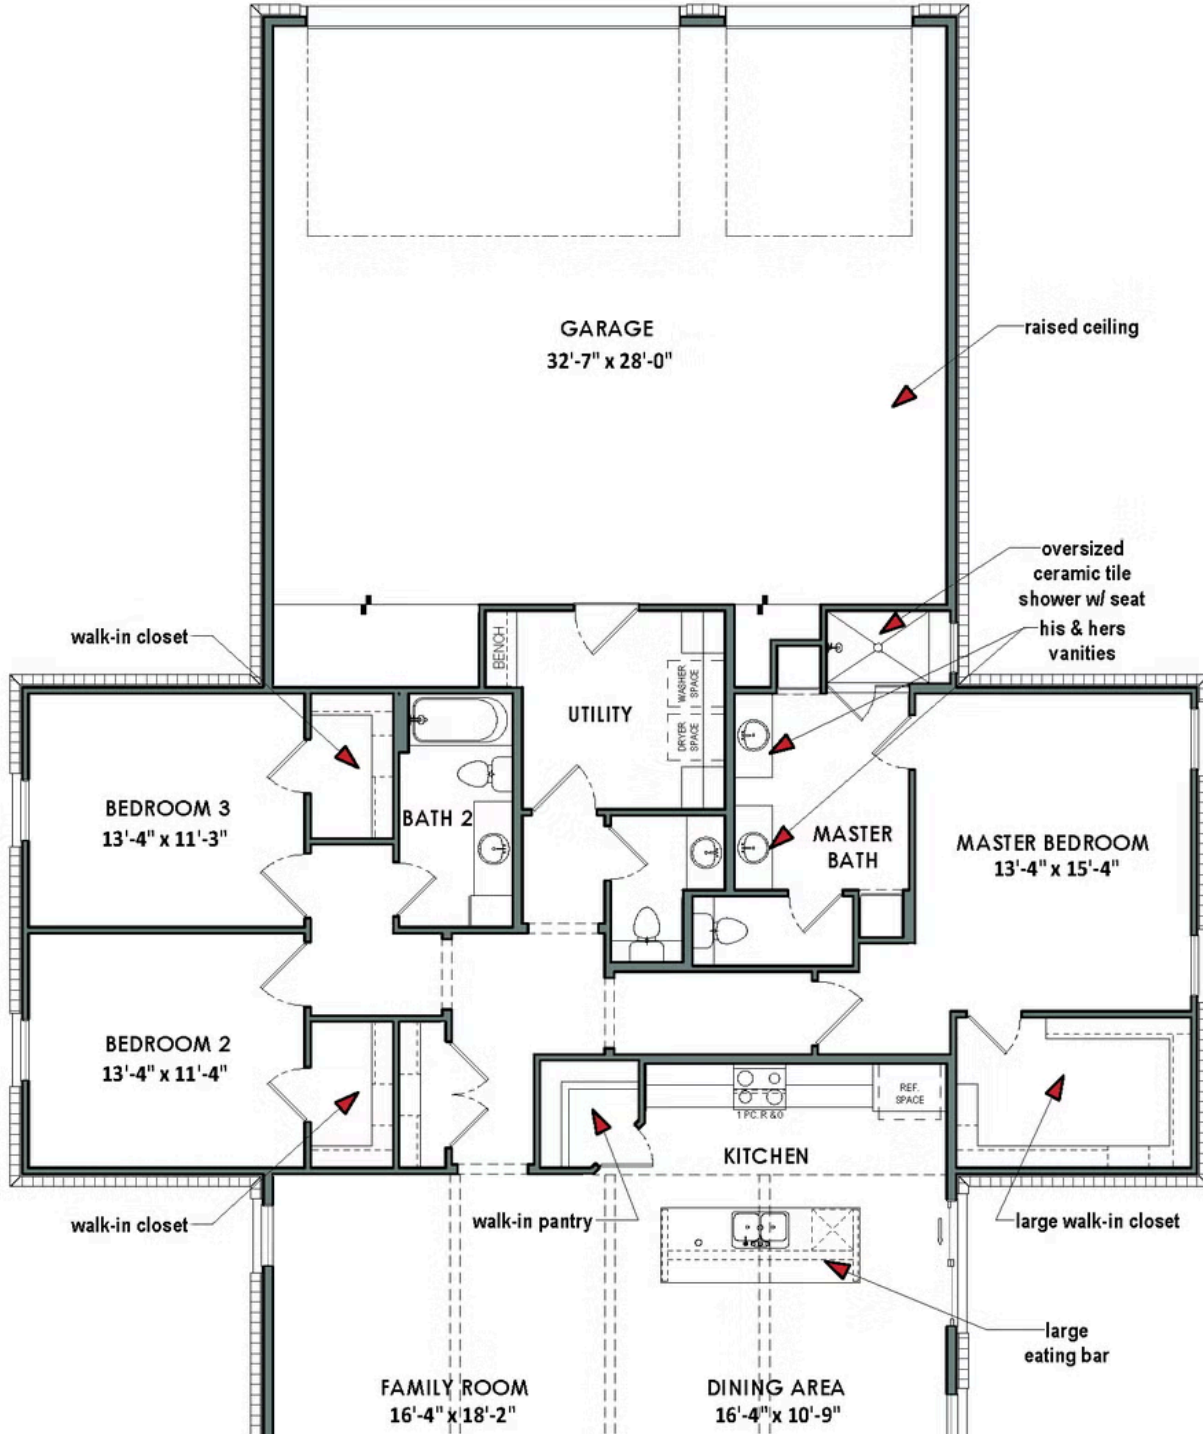

Garage

The Ranger is a beautiful barndominium-style home that boasts a spacious and well-thought-out floor plan. With three bedrooms, each equipped with their own walk-in closet, this home is perfect for large families or those who frequently entertain guests. This split floor plan provides maximum privacy and comfort, with each room having easy access to one of the two-and-a-half bathrooms. The family room and dining area feature stunning rough sawn wood beams. The kitchen is well-equipped with a spacious walk-in pantry, allowing ample storage space for all your cooking essentials. The attached 3 car garage has raised ceilings, ensuring that all your vehicles and equipment fit comfortably.

RANGER

Liberty County, TX

TILSON
CUSTOM HOME BUILDERS

Front Exterior - Ranger A |
Rendered Home - May Contain
Upgraded Design Options

Front Exterior - Ranger B |
Rendered Home - May Contain
Upgraded Design Options

CONTACT US None

WWW.TILSONHOMES.COM

*Tilson continuously improves home designs and reserves the right to modify home features and specifications without notice or obligation. Square footage is approximate and includes overall dimensions. Renderings are drawn to be substantially correct. Tilson standard features may vary by home design and/or location. Contact a Tilson Sales Associate for details.
Current information as Jan. 5, 2026, 9:55 a.m.*

Floor Plan - Elevation A | The Ranger

CONTACT US None

WWW.TILSONHOMES.COM

cathedral ceiling

cathedral ceiling

COVERED PORCH

EQUAL HOMEWORK OPPORTUNITY