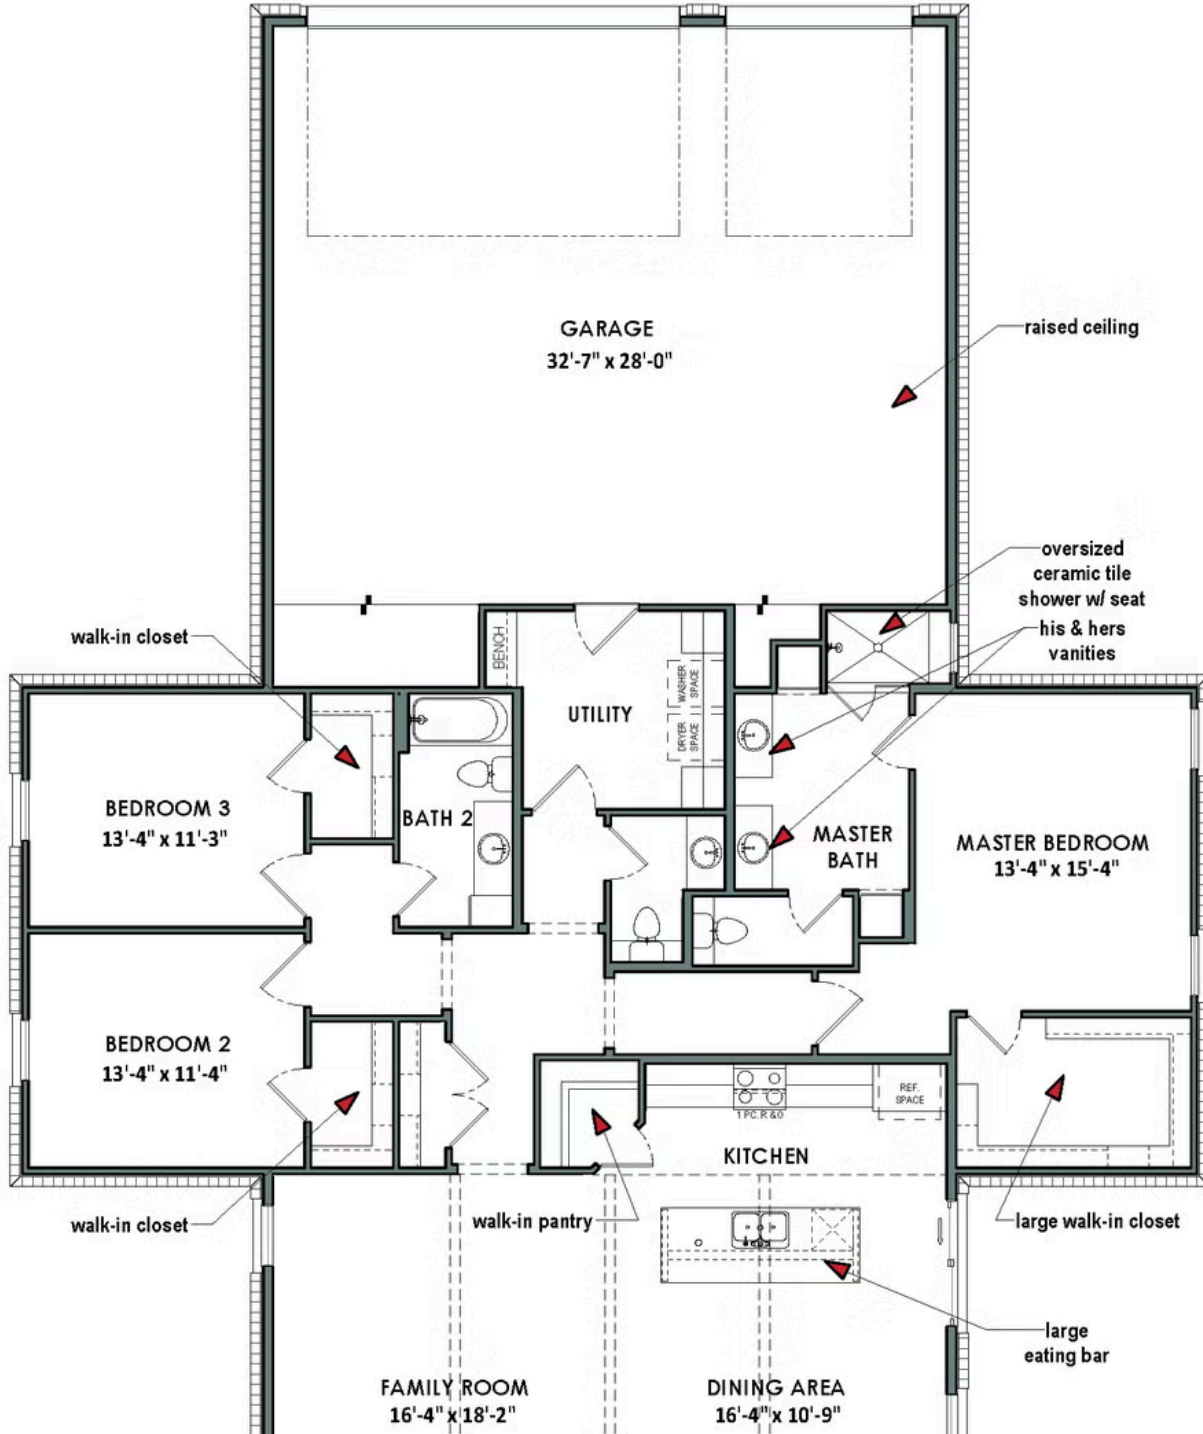

Garage

The Ranger is a beautiful barndominium-style home that boasts a spacious and well-thought-out floor plan. With three bedrooms, each equipped with their own walk-in closet, this home is perfect for large families or those who frequently entertain guests. This split floor plan provides maximum privacy and comfort, with each room having easy access to one of the two-and-a-half bathrooms. The family room and dining area feature stunning rough sawn wood beams. The kitchen is well-equipped with a spacious walk-in pantry, allowing ample storage space for all your cooking essentials. The attached 3 car garage has raised ceilings, ensuring that all your vehicles and equipment fit comfortably.

**CONTACT US**

**WWW.TILSONHOMES.COM**

*Tilson continuously improves home designs and reserves the right to modify home features and specifications without notice or obligation. Square footage is approximate and includes overall dimensions. Renderings are drawn to be substantially correct. Tilson standard features may vary by home design and/or location. Contact a Tilson Sales Associate for details. Current information as July 6, 2026, 12:52 p.m.*

# RANGER

Lavaca County, TX

**TILSON**  
CUSTOM HOME BUILDERS

Front Exterior - Ranger A |  
Rendered Home - May Contain  
Upgraded Design Options

Front Exterior - Ranger B |  
Rendered Home - May Contain  
Upgraded Design Options

## Floor Plan - Elevation A | The Ranger

CONTACT US

WWW.TILSONHOMES.COM

cathedral ceiling

cathedral ceiling

COVERED PORCH

EQUAL OPPORTUNITY