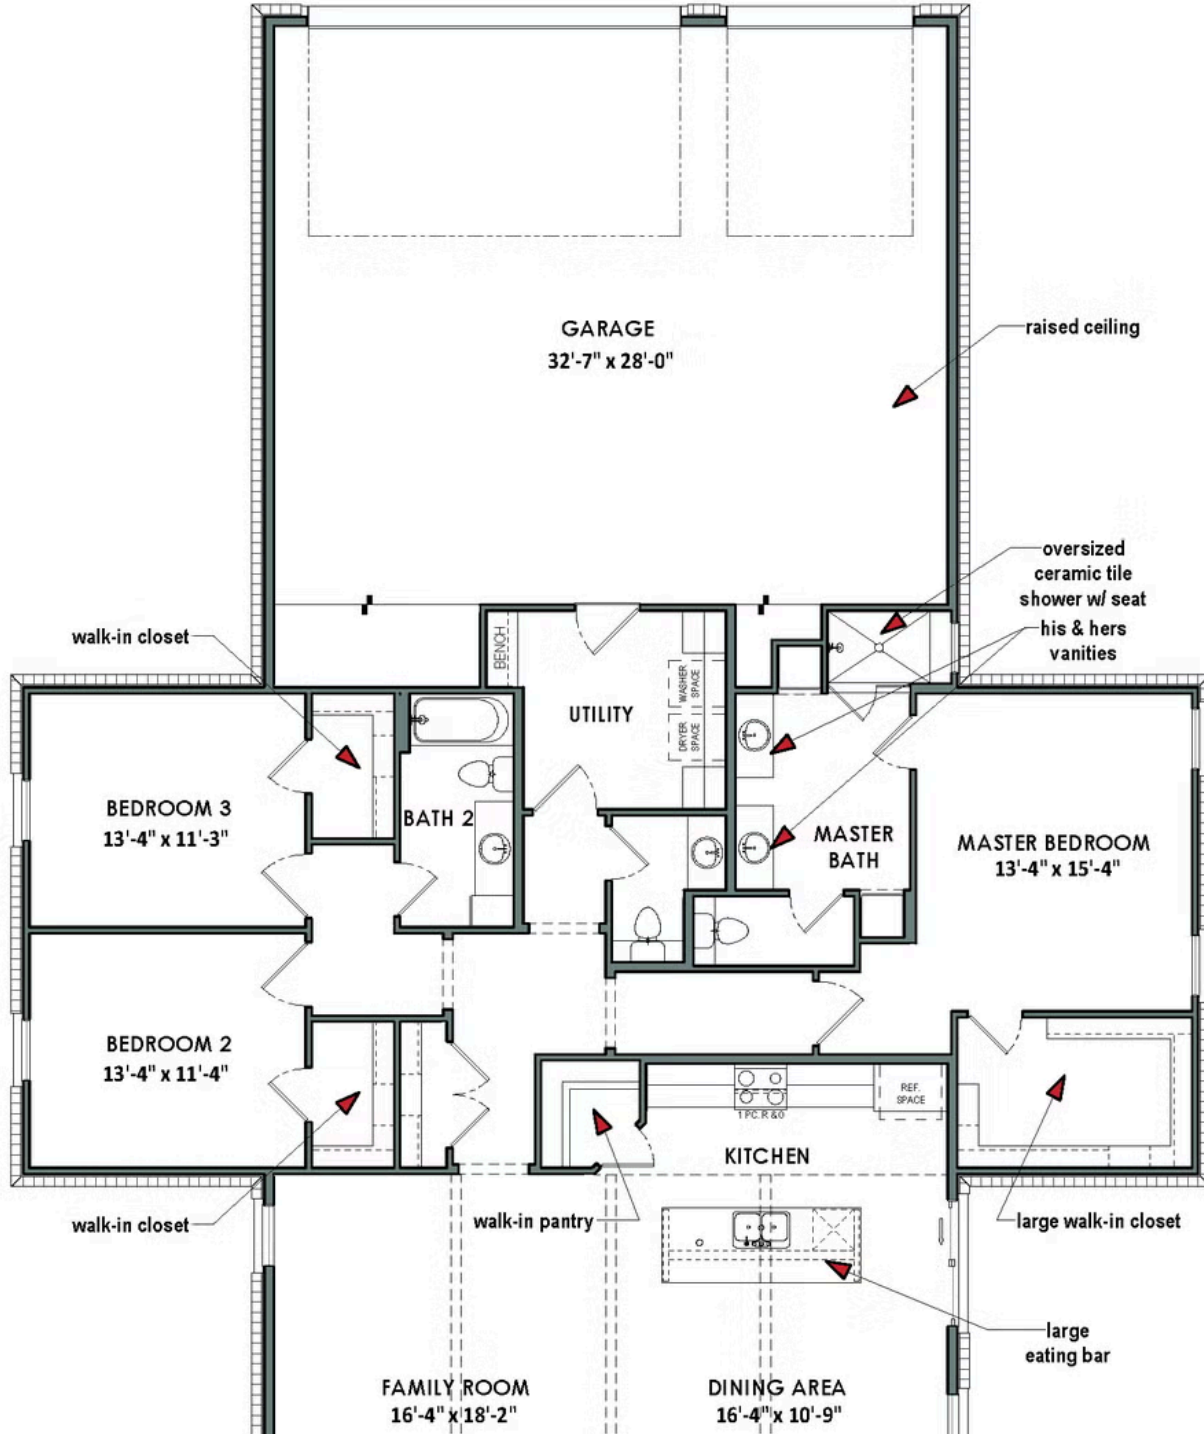

Garage

The Ranger is a beautiful barndominium-style home that boasts a spacious and well-thought-out floor plan. With three bedrooms, each equipped with their own walk-in closet, this home is perfect for large families or those who frequently entertain guests. This split floor plan provides maximum privacy and comfort, with each room having easy access to one of the two-and-a-half bathrooms. The family room and dining area feature stunning rough sawn wood beams. The kitchen is well-equipped with a spacious walk-in pantry, allowing ample storage space for all your cooking essentials. The attached 3 car garage has raised ceilings, ensuring that all your vehicles and equipment fit comfortably.

**CONTACT US**

**WWW.TILSONHOMES.COM**

*Tilson continuously improves home designs and reserves the right to modify home features and specifications without notice or obligation. Square footage is approximate and includes overall dimensions. Renderings are drawn to be substantially correct. Tilson standard features may vary by home design and/or location. Contact a Tilson Sales Associate for details. Current information as July 7, 2026, 11:30 a.m.*

# RANGER

Lampasas County, TX

**TILSON**  
CUSTOM HOME BUILDERS

Front Exterior - Ranger A |  
Rendered Home - May Contain  
Upgraded Design Options

Front Exterior - Ranger B |  
Rendered Home - May Contain  
Upgraded Design Options

## Floor Plan - Elevation A | The Ranger

CONTACT US

WWW.TILSONHOMES.COM

cathedral ceiling

cathedral ceiling

COVERED PORCH

EQUAL OPPORTUNITY