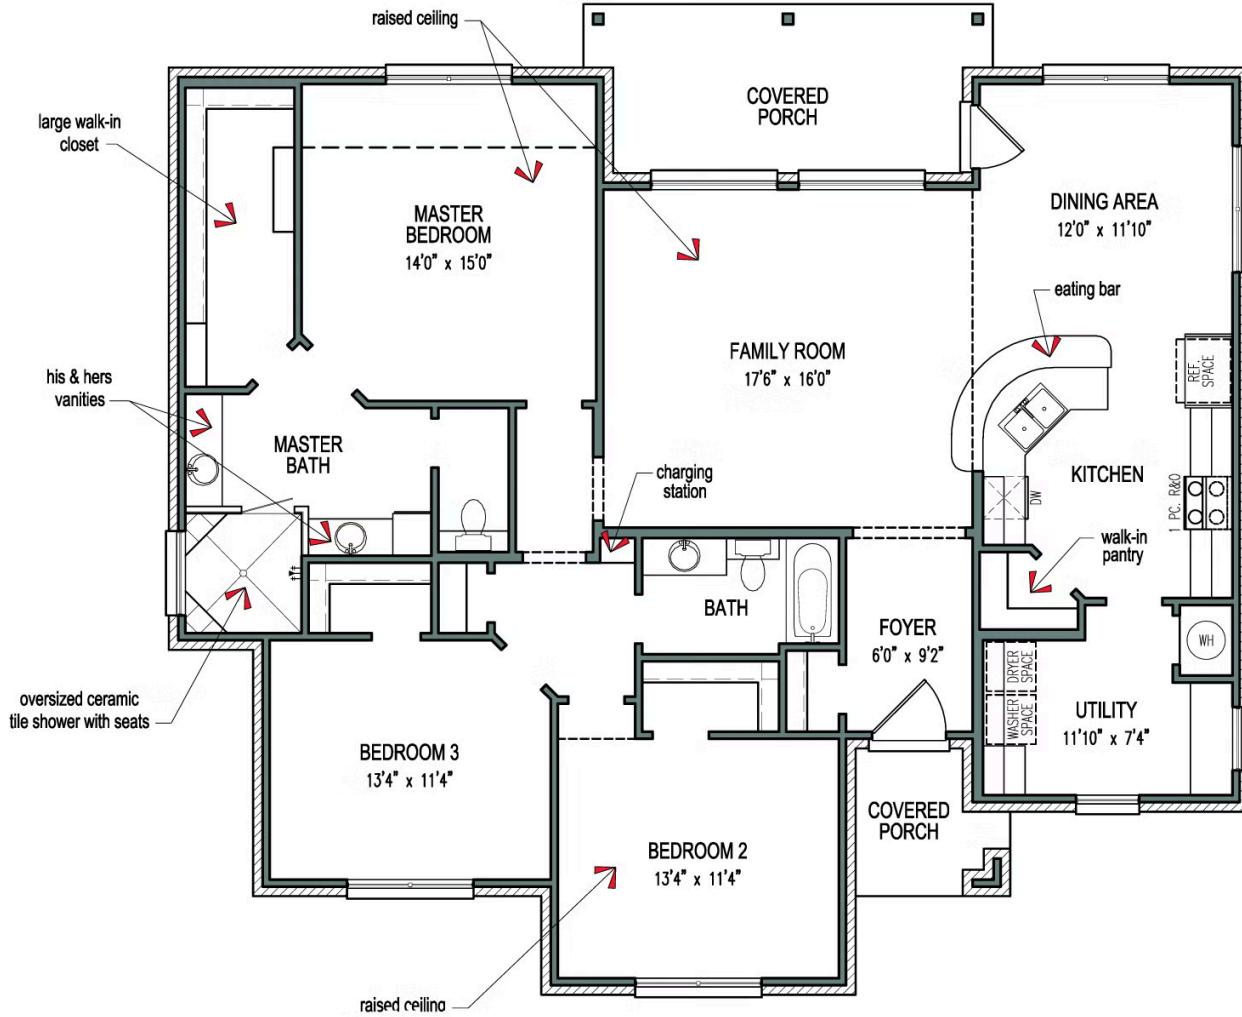

Story

The Crockett combines open, inviting spaces with private retreats. The kitchen, featuring a curved eating bar, overlooks the family and dining rooms while floor-to-ceiling windows brighten the interior and frame views of the covered porch. A secluded utility room adds convenience and two bedrooms with walk-in closets branch off for privacy. The master suite offers luxury with a spacious walk-in closet, dual vanities, an enclosed toilet, and an oversized walk-in shower with seating. The Crockett perfectly balances functionality and comfort for your family.

Elevation E - The Crockett

Elevation D - The Crockett

Elevation C - The Crockett

Elevation B - The Crockett

CONTACT US

WWW.TILSONHOMES.COM

*Tilson continuously improves home designs and reserves the right to modify home features and specifications without notice or obligation. Square footage is approximate and includes overall dimensions. Renderings are drawn to be substantially correct. Tilson standard features may vary by home design and/or location. Contact a Tilson Sales Associate for details.
Current information as Jan. 5, 2026, 9:52 a.m.*

Floorplan - The Crockett

CONTACT US

WWW.TILSONHOMES.COM

Tilson continuously improves home designs and reserves the right to modify home features and specifications without notice or obligation. Square footage is approximate and includes overall dimensions. Renderings are drawn to be substantially correct. Tilson standard features may vary by home design and/or location. Contact a Tilson Sales Associate for details. Current information as Jan. 5, 2026, 9:52 a.m.