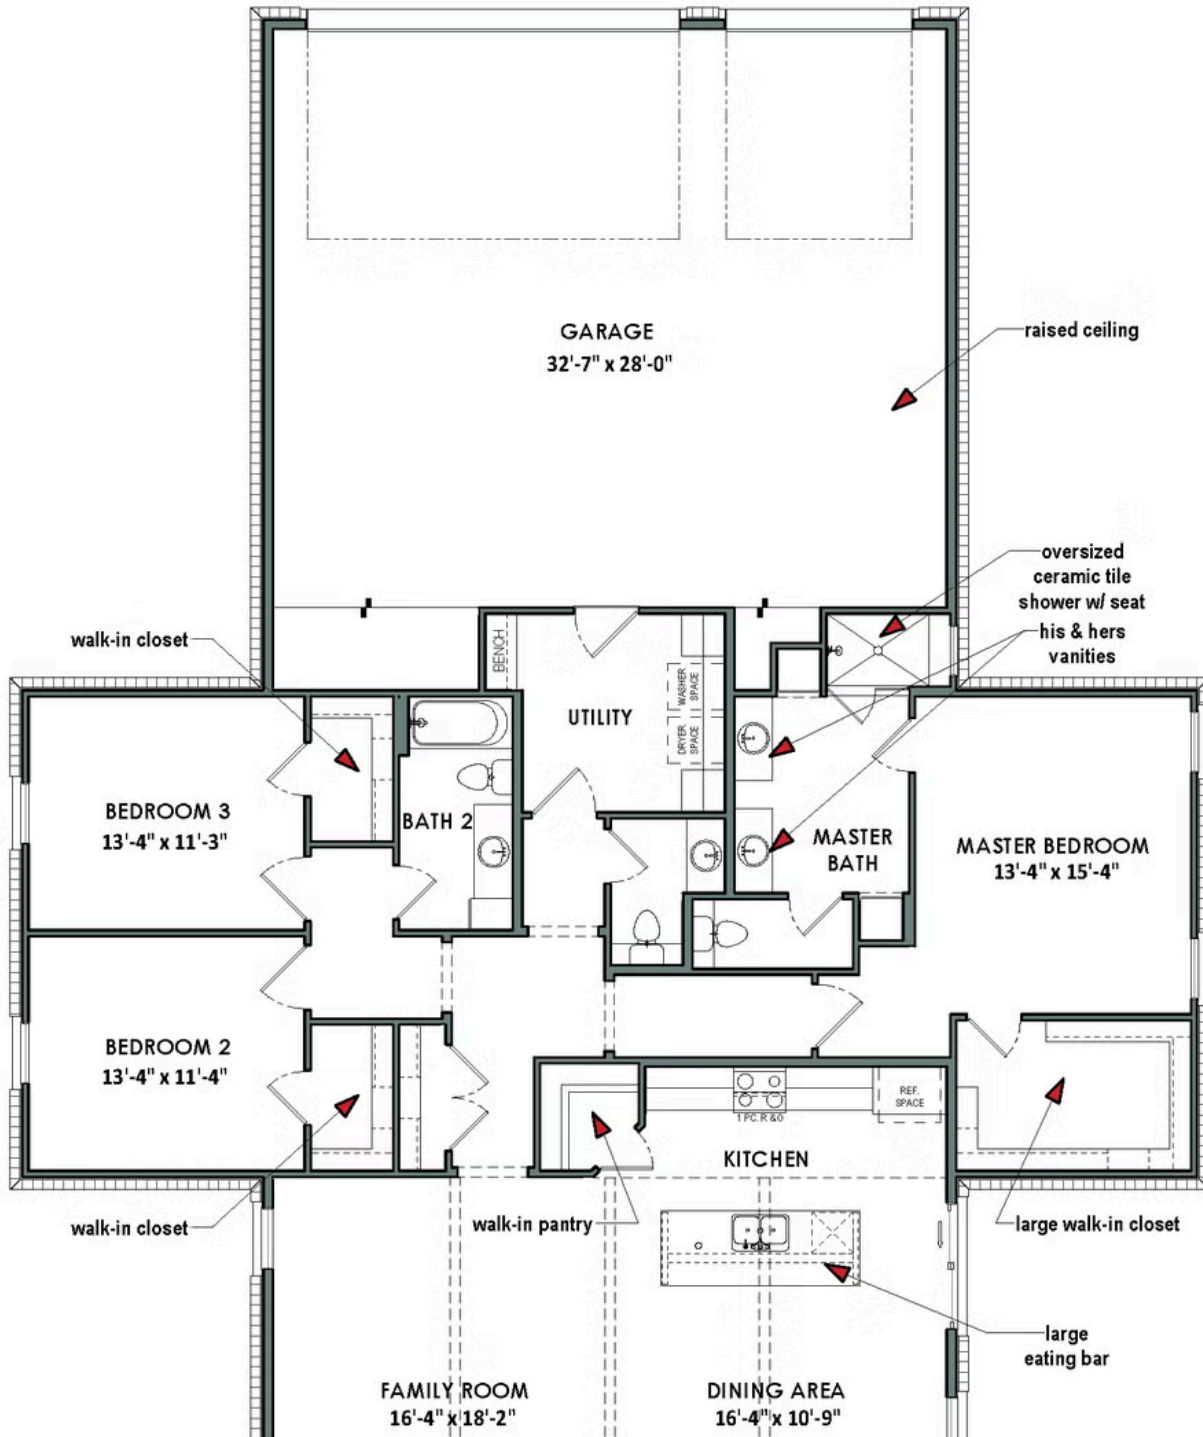

Floor Plan - Elevation A | The Ranger

CONTACT US None

WWW.TILSONHOMES.COM

cathedral ceiling

cathedral ceiling

COVERED PORCH

EQUAL OPPORTUNITY