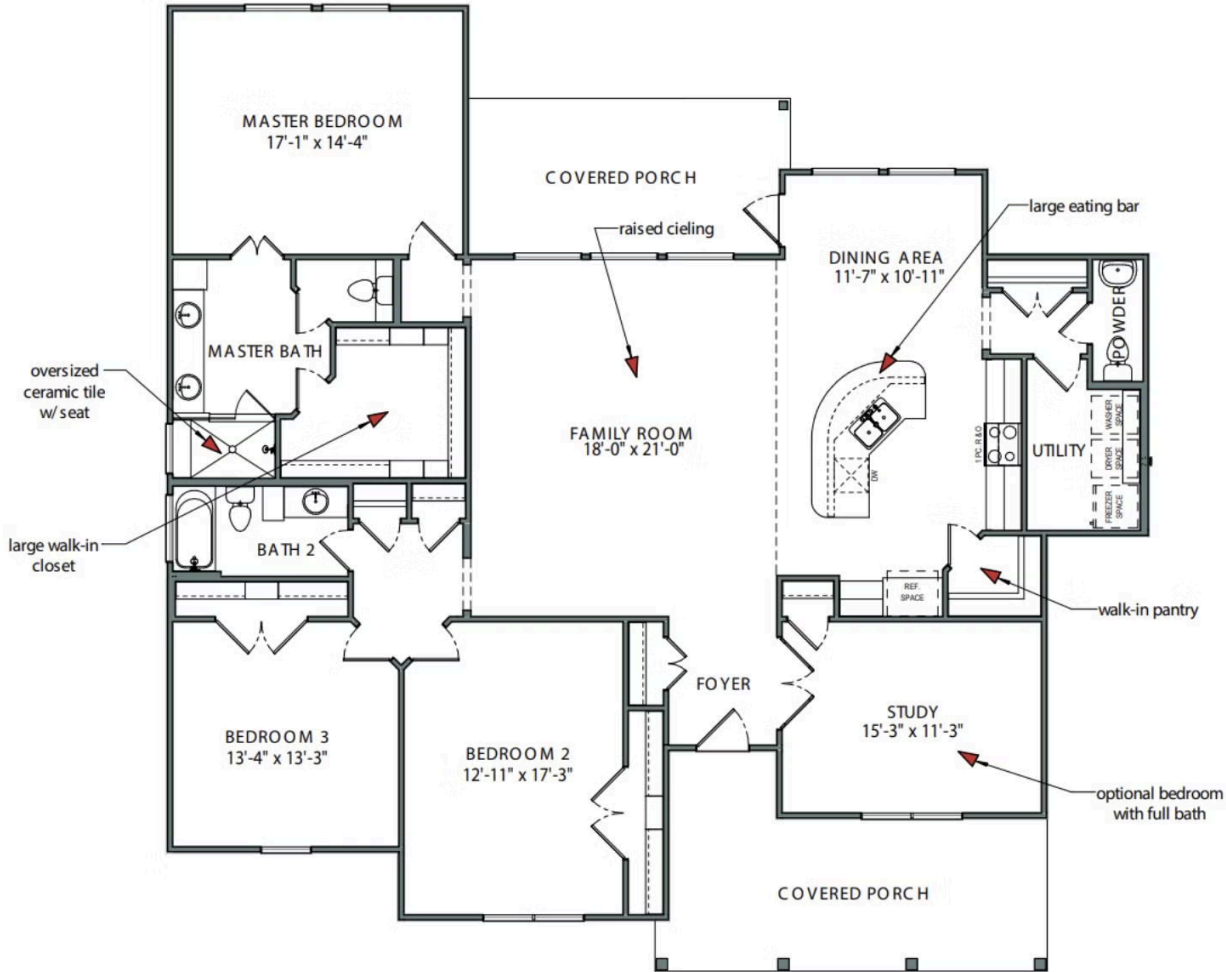

Story

The Canyon is an elegant and spacious home. A large kitchen with a curved island and eating bar overlooks the adjacent family room and dining room, keeping the space bright and open. Branching off from the dining room is a secluded utility room with space for a chest freezer, as well as a small powder room, perfect for guests. Three bedrooms occupy the other side of the home, with separate entries accessible from the family room. The master suite is at the rear, featuring an oversize shower and grand walk-in closet. Two bedrooms and a full bathroom make up the other living quarters toward the front. Use the study near the entrance as an entertainment room or an office. The Canyon model at our [Bryan Design Center](#) showcases several custom options including the upstairs bonus space, attached two-car garage, jack and jill bathroom, and alternate kitchen.

**CONTACT US** None

**WWW.TILSONHOMES.COM**

*Tilson continuously improves home designs and reserves the right to modify home features and specifications without notice or obligation. Square footage is approximate and includes overall dimensions. Renderings are drawn to be substantially correct. Tilson standard features may vary by home design and/or location. Contact a Tilson Sales Associate for details.  
Current information as July 6, 2026, 12:45 p.m.*

Elevation B | The Canyon

Elevation C | The Canyon

Elevation D | The Canyon

Elevation A | The Canyon

**CONTACT US** None

**WWW.TILSONHOMES.COM**

*Tilson continuously improves home designs and reserves the right to modify home features and specifications without notice or obligation. Square footage is approximate and includes overall dimensions. Renderings are drawn to be substantially correct. Tilson standard features may vary by home design and/or location. Contact a Tilson Sales Associate for details. Current information as July 6, 2026, 12:45 p.m.*

Floor Plan | Elevation C | The Canyon

CONTACT US None

WWW.TILSONHOMES.COM