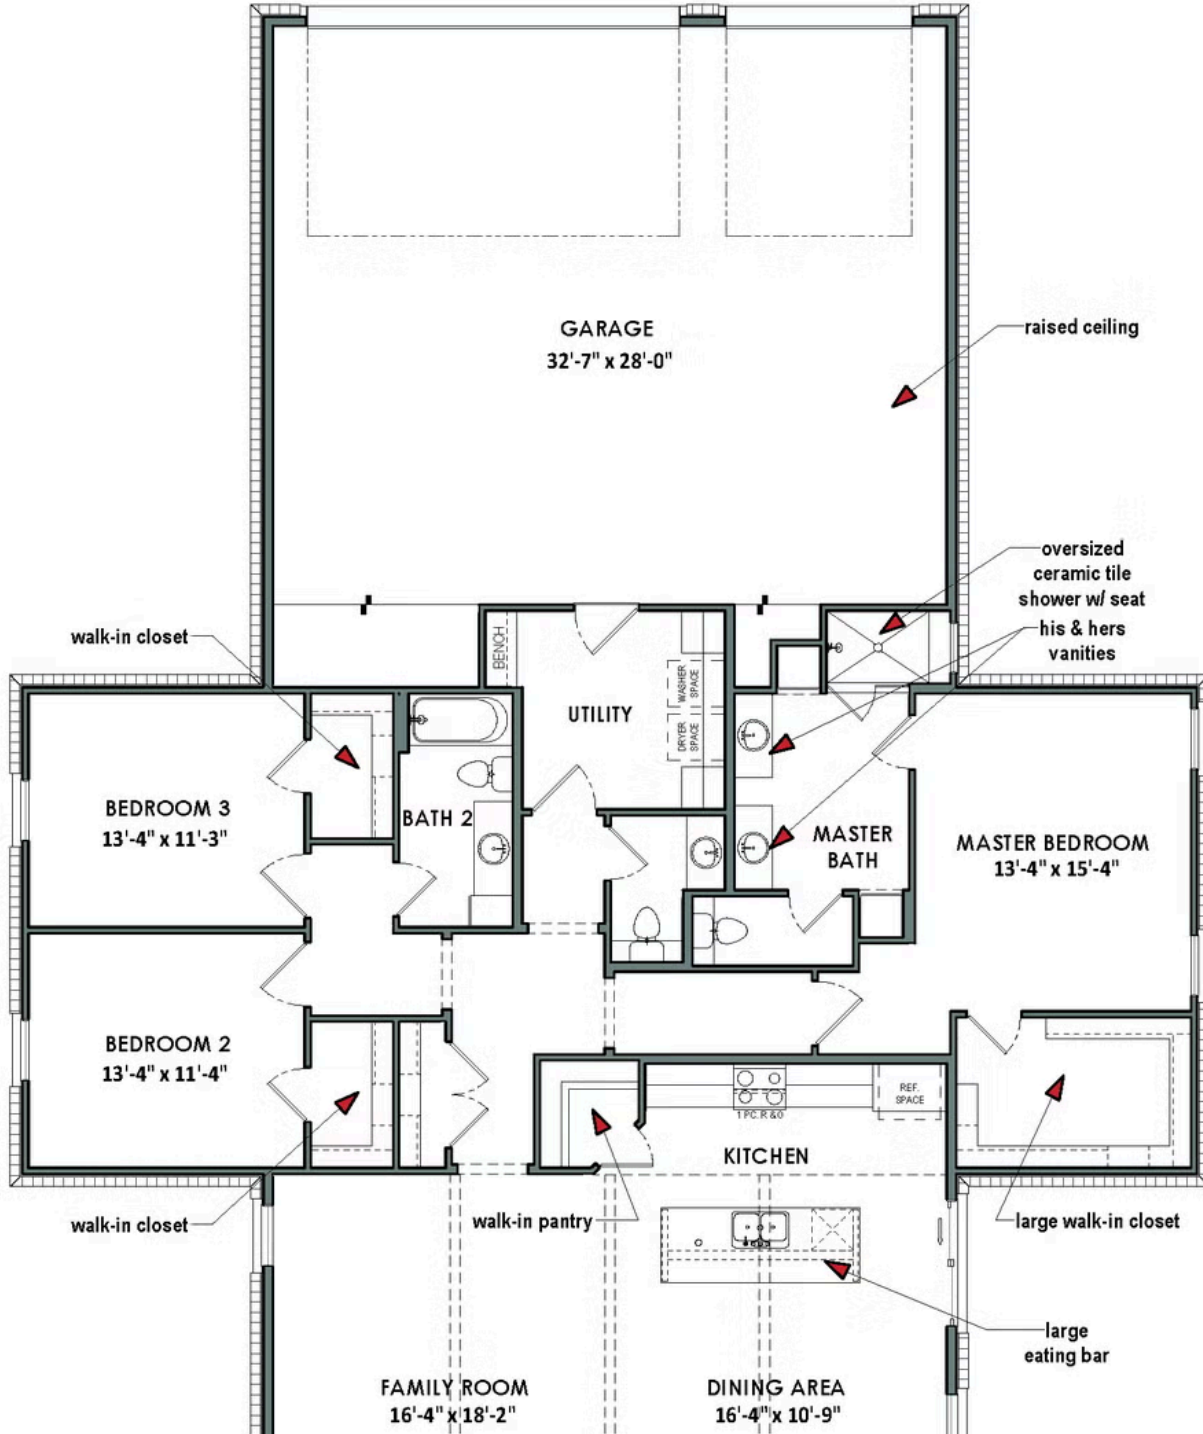

2.5

Bathrooms

3

Garage

The Ranger is a beautiful barndominium-style home that boasts a spacious and well-thought-out floor plan. With three bedrooms, each equipped with their own walk-in closet, this home is perfect for large families or those who frequently entertain guests. This split floor plan provides maximum privacy and comfort, with each room having easy access to one of the two-and-a-half bathrooms. The family room and dining area feature stunning rough sawn wood beams. The kitchen is well-equipped with a spacious walk-in pantry, allowing ample storage space for all your cooking essentials. The attached 3 car garage has raised ceilings, ensuring that all your vehicles and equipment fit comfortably.

RANGER

Fannin County, TX

TILSON
CUSTOM HOME BUILDERS

Front Exterior - Ranger A |
Rendered Home - May Contain
Upgraded Design Options

Front Exterior - Ranger B |
Rendered Home - May Contain
Upgraded Design Options

CONTACT US None

WWW.TILSONHOMES.COM

*Tilson continuously improves home designs and reserves the right to modify home features and specifications without notice or obligation. Square footage is approximate and includes overall dimensions. Renderings are drawn to be substantially correct. Tilson standard features may vary by home design and/or location. Contact a Tilson Sales Associate for details.
Current information as Jan. 5, 2026, 9:36 a.m.*

Floor Plan - Elevation A | The Ranger

CONTACT US None

WWW.TILSONHOMES.COM

cathedral ceiling

cathedral ceiling

COVERED PORCH

EQUAL HOMEWORK OPPORTUNITY