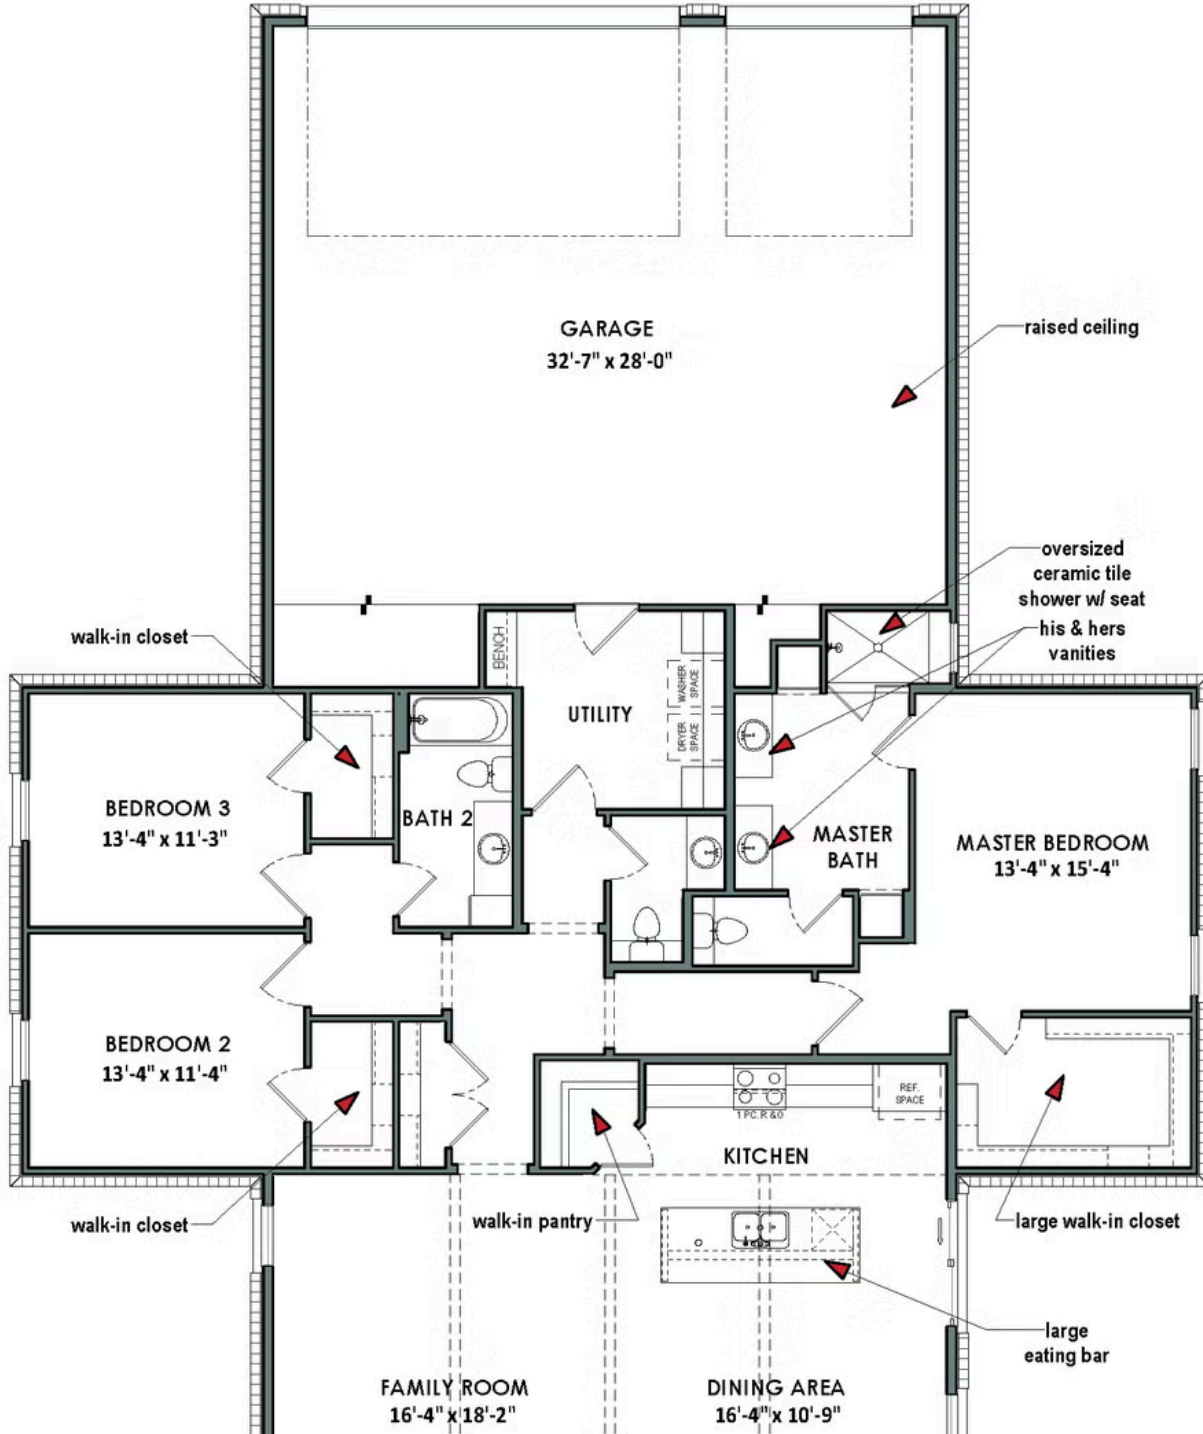

Garage

The Ranger is a beautiful barndominium-style home that boasts a spacious and well-thought-out floor plan. With three bedrooms, each equipped with their own walk-in closet, this home is perfect for large families or those who frequently entertain guests. This split floor plan provides maximum privacy and comfort, with each room having easy access to one of the two-and-a-half bathrooms. The family room and dining area feature stunning rough sawn wood beams. The kitchen is well-equipped with a spacious walk-in pantry, allowing ample storage space for all your cooking essentials. The attached 3 car garage has raised ceilings, ensuring that all your vehicles and equipment fit comfortably.

**CONTACT US** None

**WWW.TILSONHOMES.COM**

*Tilson continuously improves home designs and reserves the right to modify home features and specifications without notice or obligation. Square footage is approximate and includes overall dimensions. Renderings are drawn to be substantially correct. Tilson standard features may vary by home design and/or location. Contact a Tilson Sales Associate for details.  
Current information as July 7, 2026, 11:20 a.m.*

## Floor Plan - Elevation A | The Ranger

CONTACT US None

[WWW.TILSONHOMES.COM](http://WWW.TILSONHOMES.COM)

cathedral ceiling

cathedral ceiling

COVERED PORCH

EQUAL HOMEWORK OPPORTUNITY