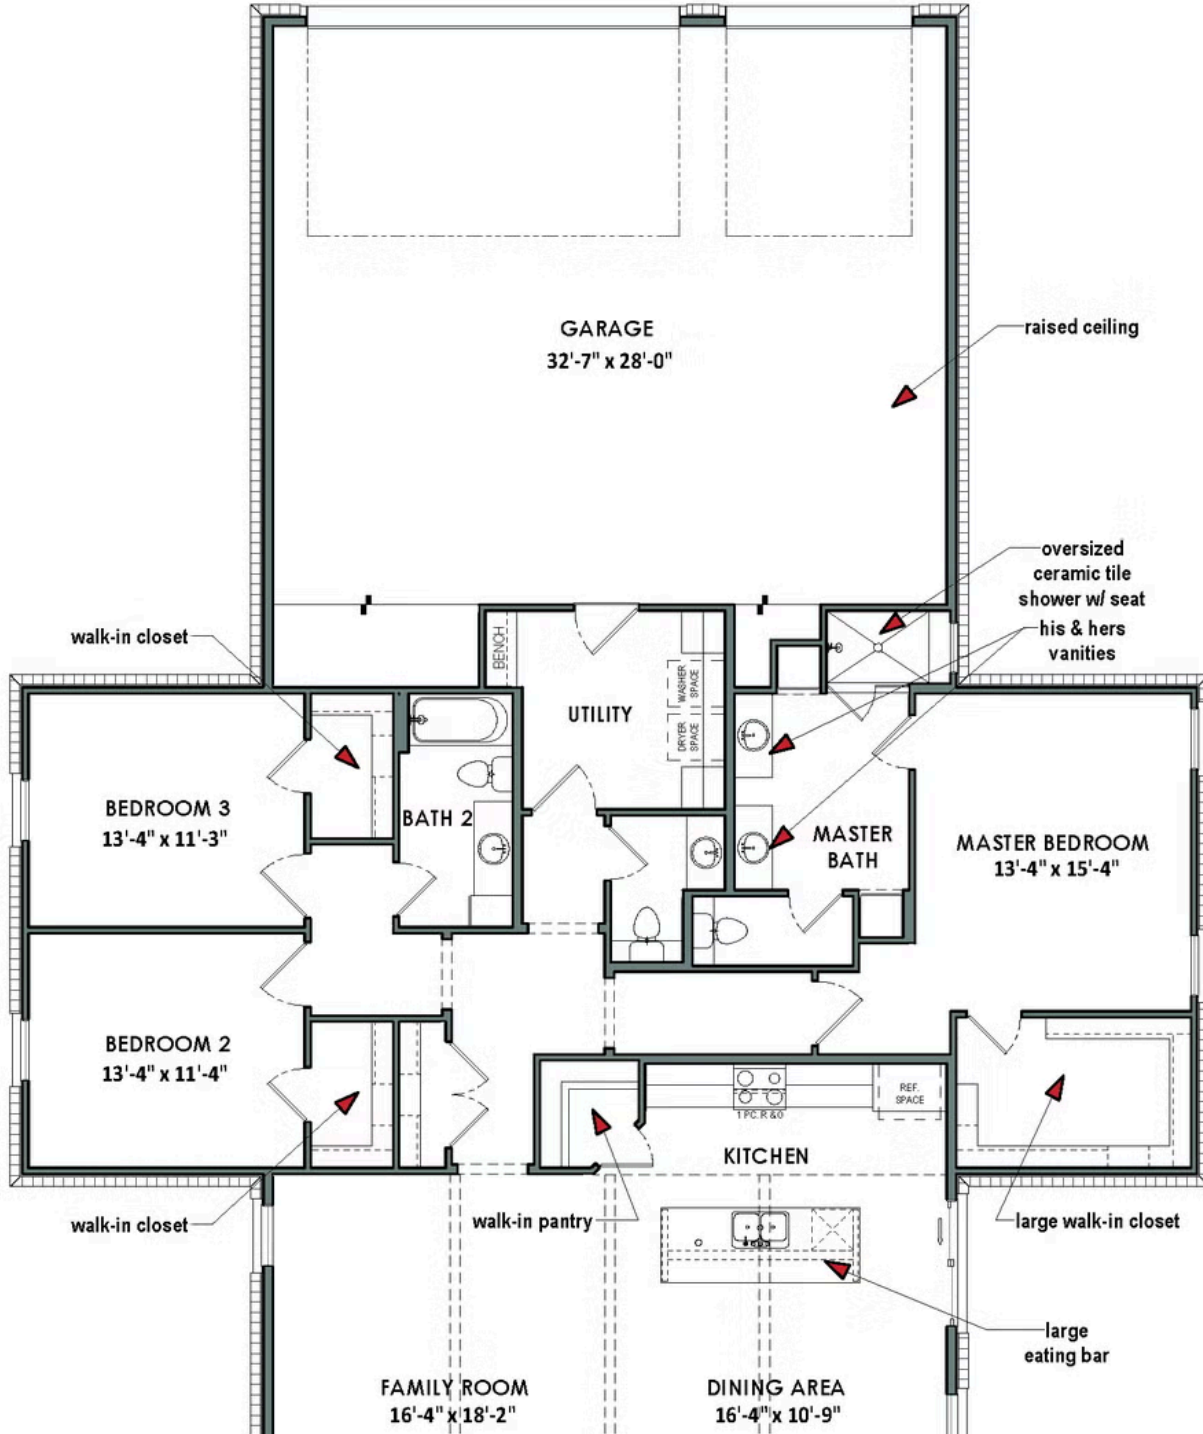

Garage

The Ranger is a beautiful barndominium-style home that boasts a spacious and well-thought-out floor plan. With three bedrooms, each equipped with their own walk-in closet, this home is perfect for large families or those who frequently entertain guests. This split floor plan provides maximum privacy and comfort, with each room having easy access to one of the two-and-a-half bathrooms. The family room and dining area feature stunning rough sawn wood beams. The kitchen is well-equipped with a spacious walk-in pantry, allowing ample storage space for all your cooking essentials. The attached 3 car garage has raised ceilings, ensuring that all your vehicles and equipment fit comfortably.

RANGER

Cooke County, TX

TILSON
CUSTOM HOME BUILDERS

Front Exterior - Ranger A |
Rendered Home - May Contain
Upgraded Design Options

Front Exterior - Ranger B |
Rendered Home - May Contain
Upgraded Design Options

CONTACT US None

WWW.TILSONHOMES.COM

*Tilson continuously improves home designs and reserves the right to modify home features and specifications without notice or obligation. Square footage is approximate and includes overall dimensions. Renderings are drawn to be substantially correct. Tilson standard features may vary by home design and/or location. Contact a Tilson Sales Associate for details.
Current information as July 7, 2026, 11:17 a.m.*

Floor Plan - Elevation A | The Ranger

CONTACT US None

WWW.TILSONHOMES.COM

cathedral ceiling

cathedral ceiling

COVERED PORCH

EQUAL OPPORTUNITY