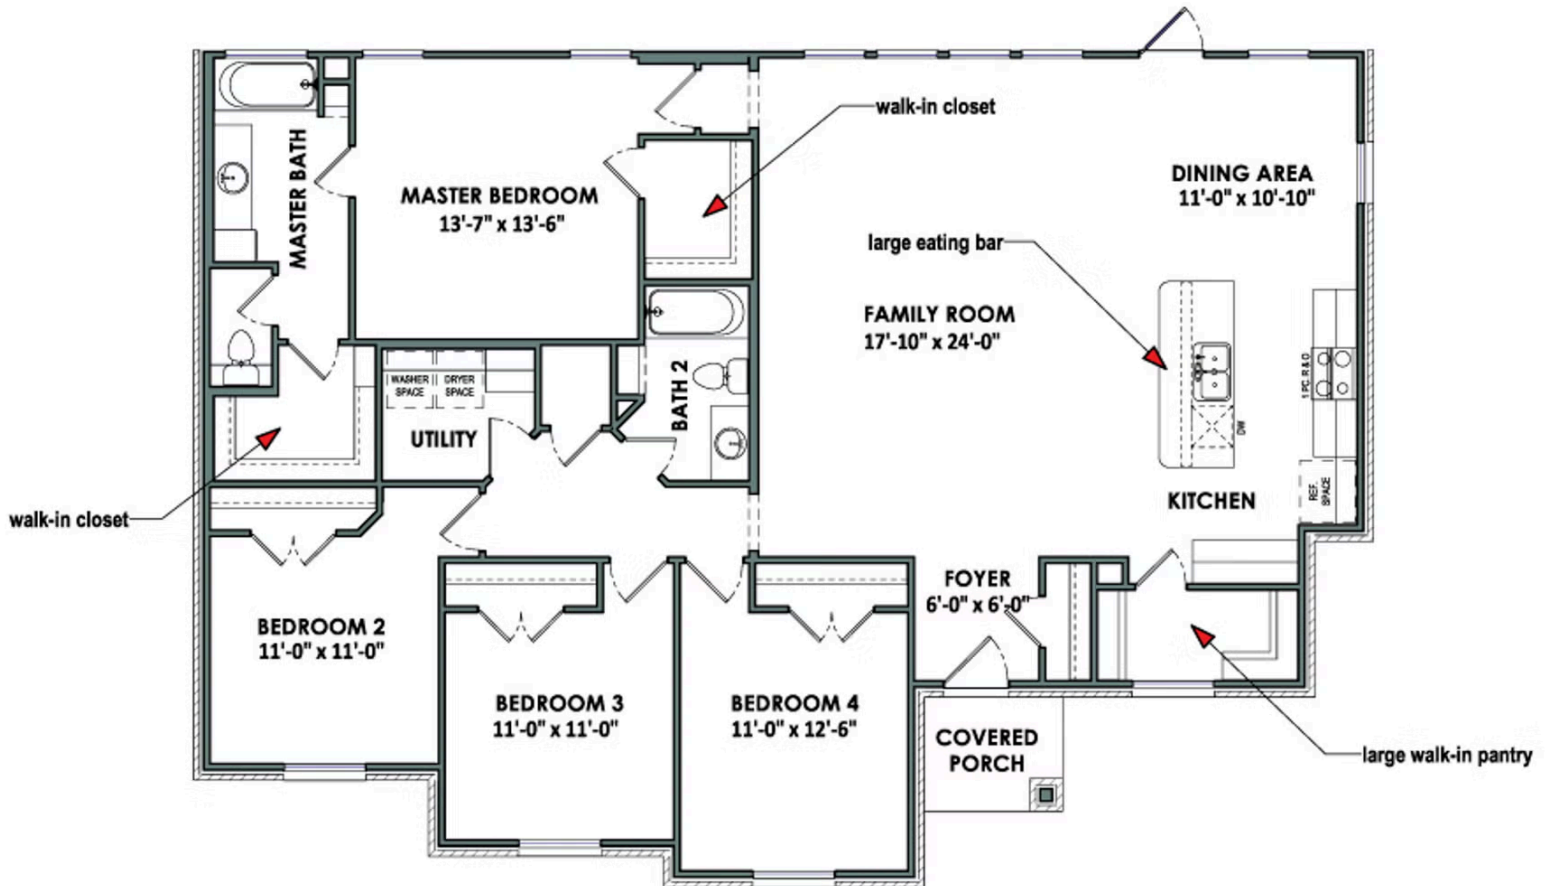

Story

Entering from a small covered porch, the Gonzales features a large and open space made up of the family room, dining area, and kitchen. The kitchen includes a walk-in pantry and island overlooking the space, perfect for gatherings. The rear wall features large windows and an exterior door, inviting plenty of sunlight into the home. At the front of the family room, a hallway branches off into a full bathroom, closet space, utility room, and three bedrooms, perfect for large or growing families. The master suite is accessed from the far end of the family room, and includes two spacious walk-in closets.

Elevation A - The Gonzales

Elevation B - The Gonzales

Elevation C - The Gonzales

Elevation D - The Gonzales

CONTACT US

WWW.TILSONHOMES.COM

*Tilson continuously improves home designs and reserves the right to modify home features and specifications without notice or obligation. Square footage is approximate and includes overall dimensions. Renderings are drawn to be substantially correct. Tilson standard features may vary by home design and/or location. Contact a Tilson Sales Associate for details.
Current information as July 6, 2026, 12:38 p.m.*

Floorplan - The Gonzales

CONTACT US

WWW.TILSONHOMES.COM

Tilson continuously improves home designs and reserves the right to modify home features and specifications without notice or obligation. Square footage is approximate and includes overall dimensions. Renderings are drawn to be substantially correct. Tilson standard features may vary by home design and/or location. Contact a Tilson Sales Associate for details. Current information as July 6, 2026, 12:38 p.m.