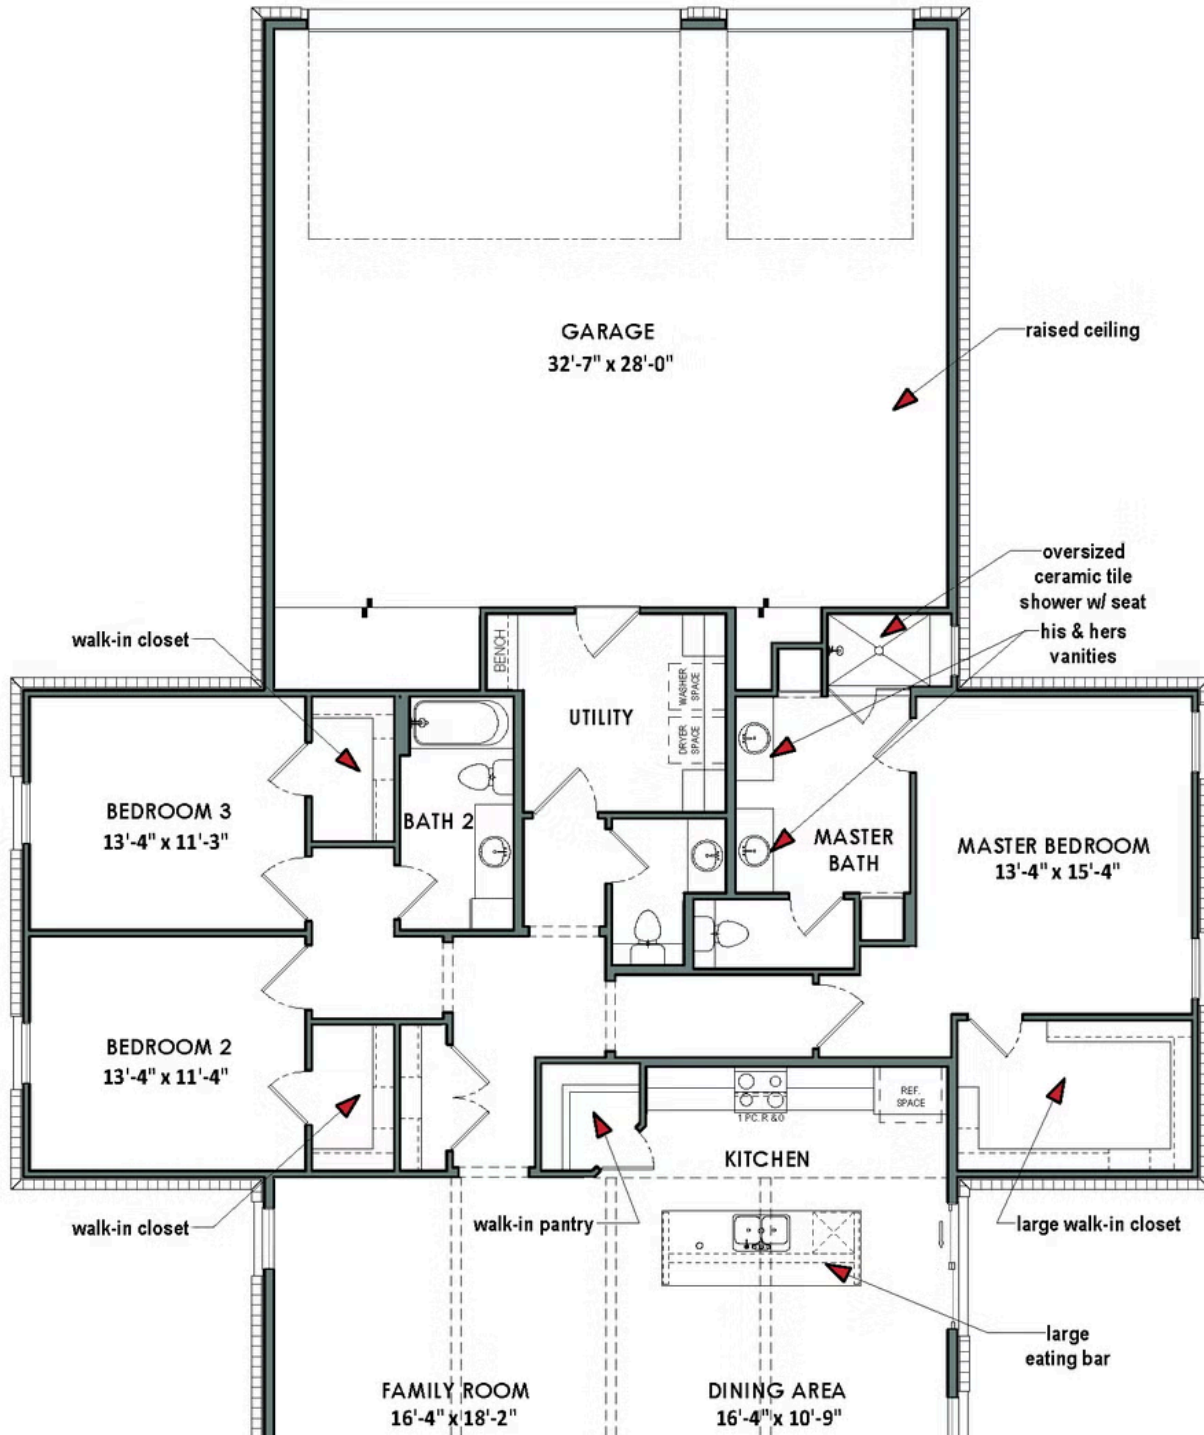

Garage

The Ranger is a beautiful barndominium-style home that boasts a spacious and well-thought-out floor plan. With three bedrooms, each equipped with their own walk-in closet, this home is perfect for large families or those who frequently entertain guests. This split floor plan provides maximum privacy and comfort, with each room having easy access to one of the two-and-a-half bathrooms. The family room and dining area feature stunning rough sawn wood beams. The kitchen is well-equipped with a spacious walk-in pantry, allowing ample storage space for all your cooking essentials. The attached 3 car garage has raised ceilings, ensuring that all your vehicles and equipment fit comfortably.

**CONTACT US** None

**WWW.TILSONHOMES.COM**

*Tilson continuously improves home designs and reserves the right to modify home features and specifications without notice or obligation. Square footage is approximate and includes overall dimensions. Renderings are drawn to be substantially correct. Tilson standard features may vary by home design and/or location. Contact a Tilson Sales Associate for details.  
Current information as July 7, 2026, 11:14 a.m.*

**Floor Plan - Elevation A | The Ranger**

**CONTACT US** None

**WWW.TILSONHOMES.COM**

cathedral ceiling

cathedral ceiling

COVERED PORCH

EQUAL OPPORTUNITY