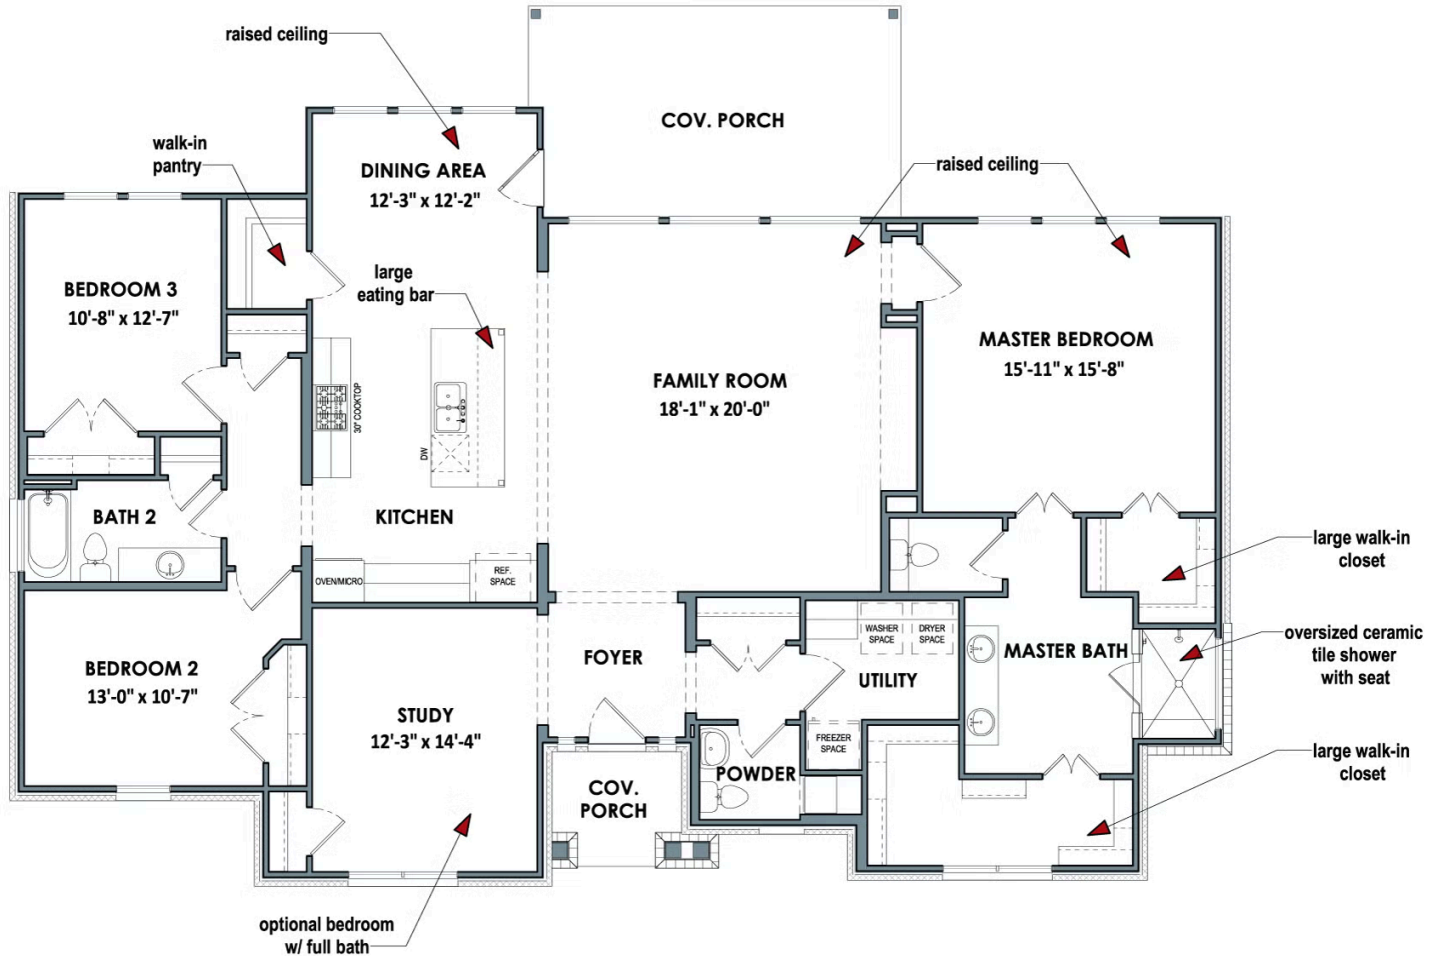

Floor Plan | Elevation D | The Barton Springs

CONTACT US None

WWW.TILSONHOMES.COM