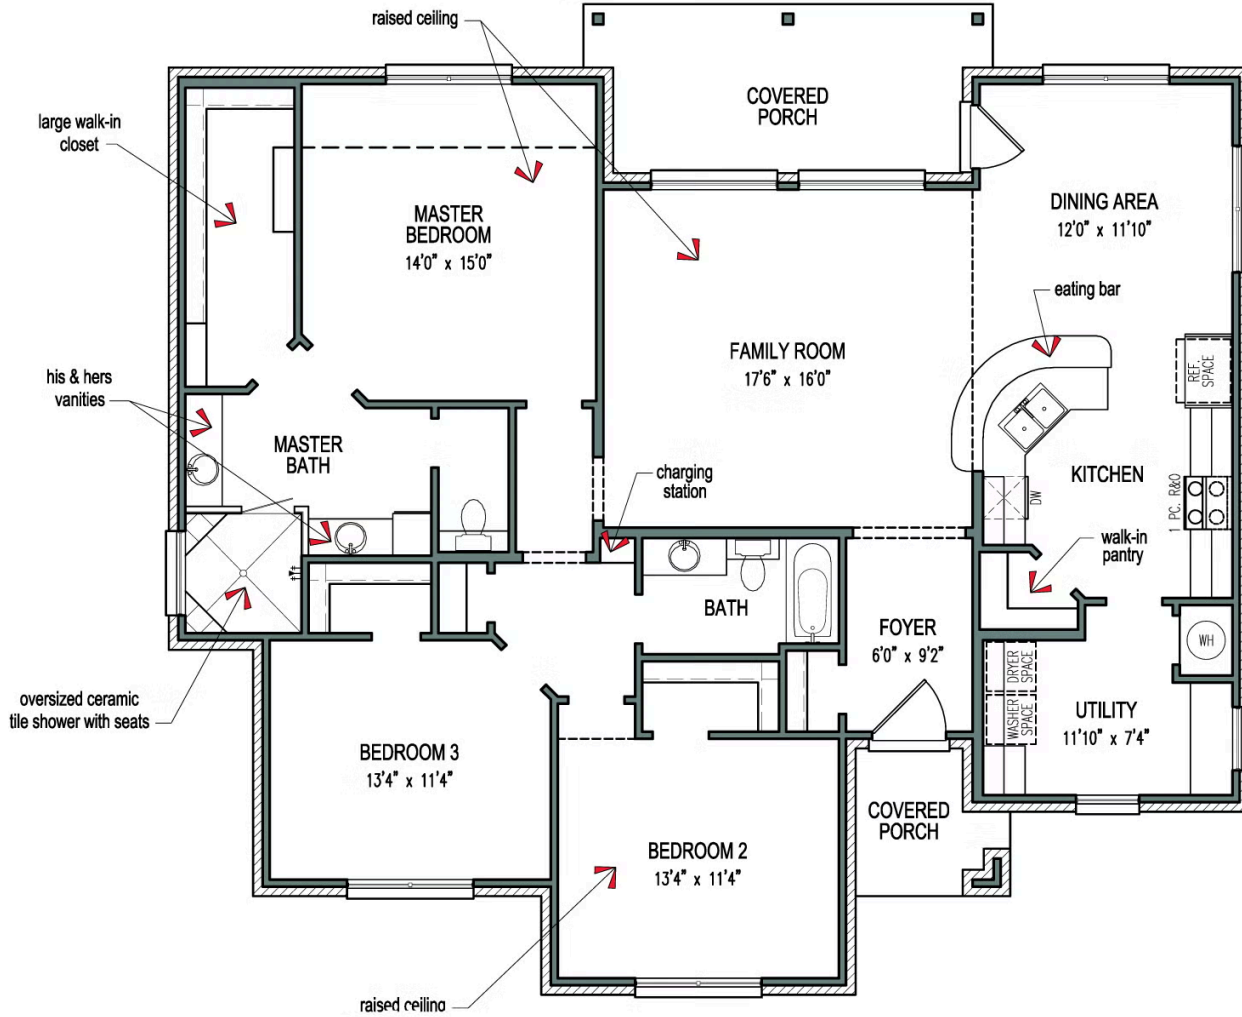

Story

The Crockett combines open, inviting spaces with private retreats. The kitchen, featuring a curved eating bar, overlooks the family and dining rooms while floor-to-ceiling windows brighten the interior and frame views of the covered porch. A secluded utility room adds convenience and two bedrooms with walk-in closets branch off for privacy. The master suite offers luxury with a spacious walk-in closet, dual vanities, an enclosed toilet, and an oversized walk-in shower with seating. The Crockett perfectly balances functionality and comfort for your family.

Elevation E - The Crockett

Elevation D - The Crockett

Elevation C - The Crockett

Elevation B - The Crockett

CONTACT US

WWW.TILSONHOMES.COM

*Tilson continuously improves home designs and reserves the right to modify home features and specifications without notice or obligation. Square footage is approximate and includes overall dimensions. Renderings are drawn to be substantially correct. Tilson standard features may vary by home design and/or location. Contact a Tilson Sales Associate for details.
Current information as July 7, 2026, 11:11 a.m.*

Floorplan - The Crockett

CONTACT US

WWW.TILSONHOMES.COM

Tilson continuously improves home designs and reserves the right to modify home features and specifications without notice or obligation. Square footage is approximate and includes overall dimensions. Renderings are drawn to be substantially correct. Tilson standard features may vary by home design and/or location. Contact a Tilson Sales Associate for details. Current information as July 7, 2026, 11:11 a.m.