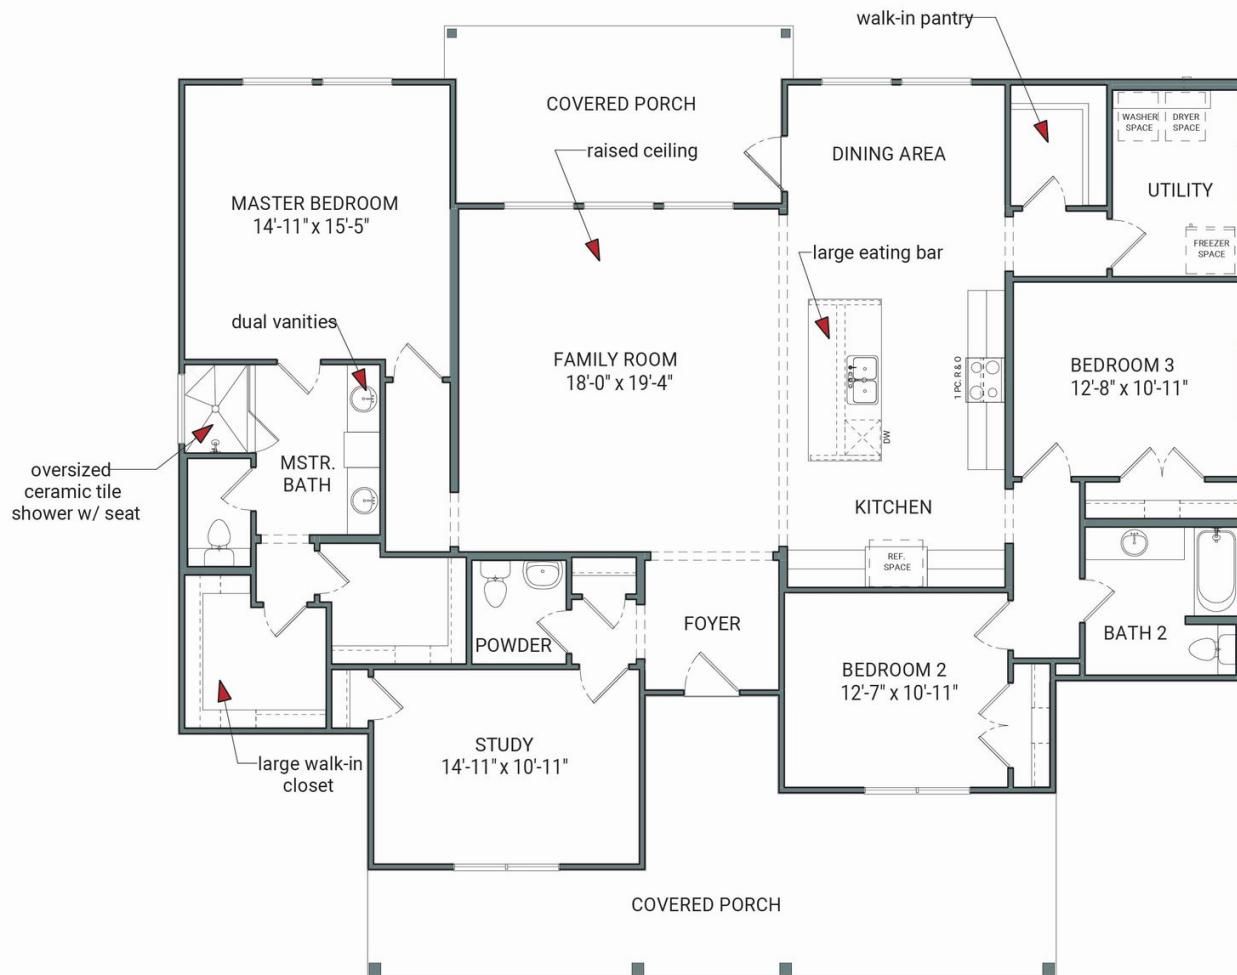

Story

None

Garage

The Brazoria Floor Plan is perfect for a spacious and well-thought-out living space. It offers three bedrooms, two full bathrooms, and a powder bathroom located conveniently off of the foyer. The master suite boasts dual vanities along with his and her closets. Additionally, there is a study, a walk-in pantry, and a large utility room. This floor plan blends practicality with spaciousness making it perfect for anyone wanting to combine comfort with convenience.

WWW.TILSONHOMES.COM

Tilson continuously improves home designs and reserves the right to modify home features and specifications without notice or obligation. Square footage is approximate and includes overall dimensions. Renderings are drawn to be substantially correct. Tilson standard features may vary by home design and/or location. Contact a Tilson Sales Associate for details. Current information as June 7, 2023, 9:52 a.m.

Brazoria C | Floor Plan

CONTACT US

WWW.TILSONHOMES.COM

Tilson continuously improves home designs and reserves the right to modify home features and specifications without notice or obligation. Square footage is approximate and includes overall dimensions. Renderings are drawn to be substantially correct. Tilson standard features may vary by home design and/or location. Contact a Tilson Sales Associate for details. Current information as June 7, 2023, 9:52 a.m.