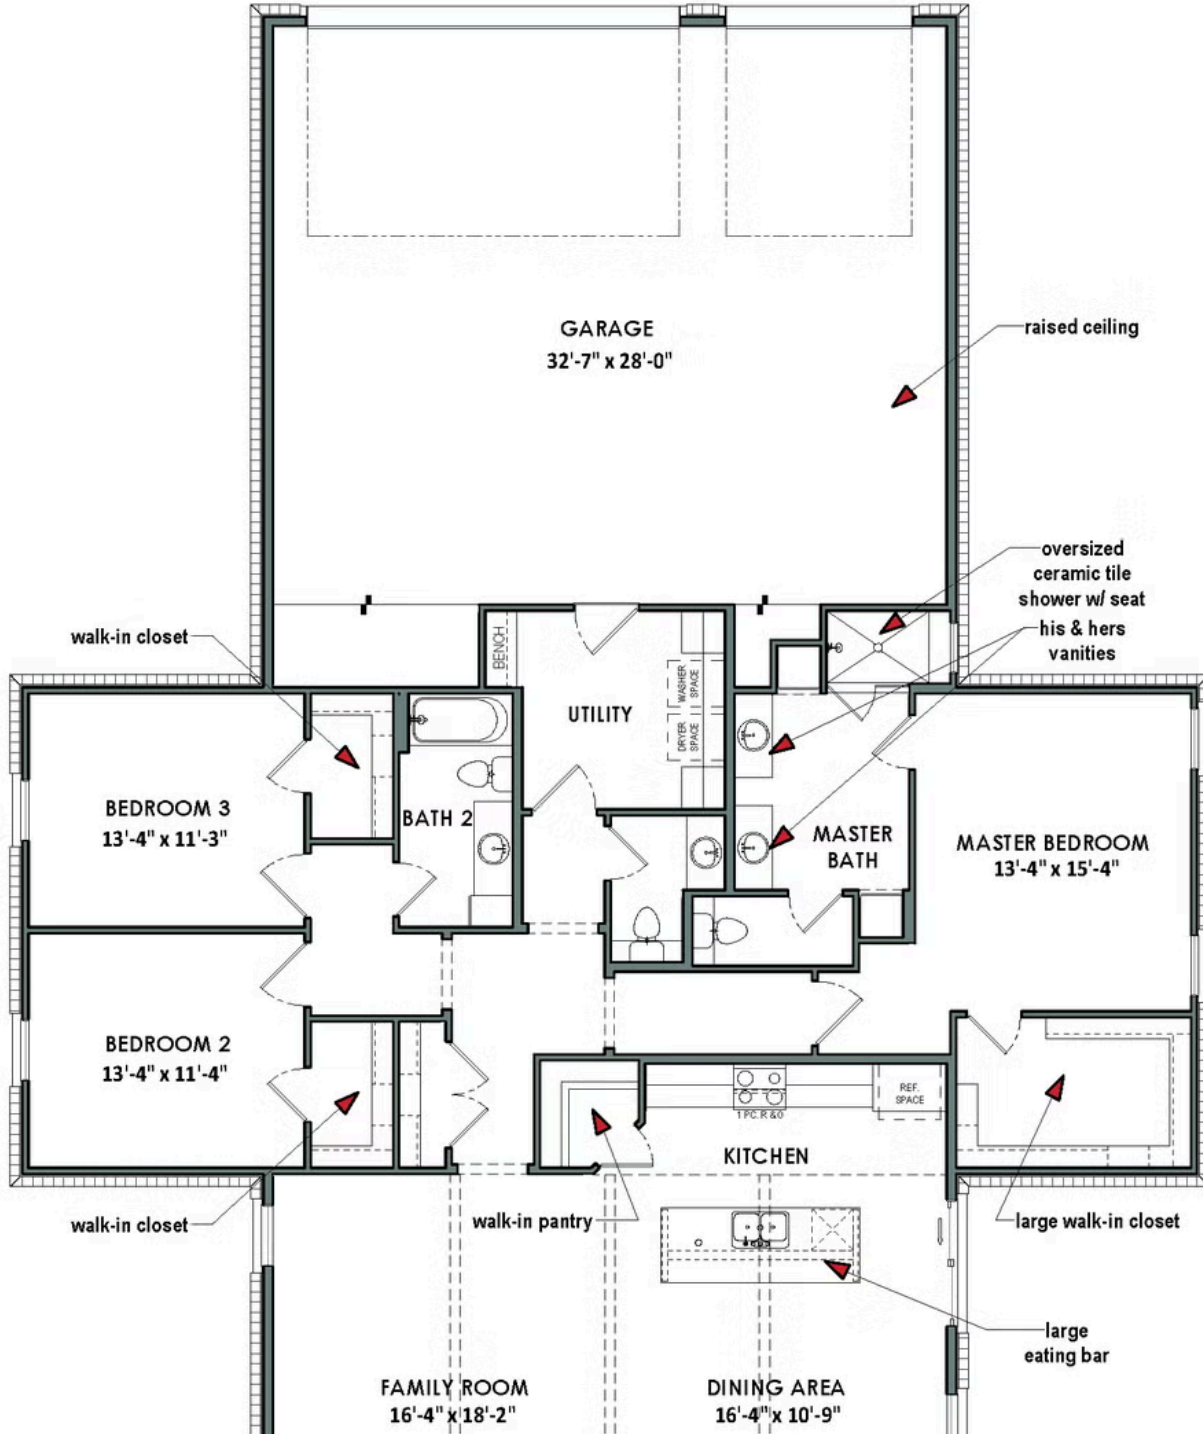

2.5

Bathrooms

3

Garage

The Ranger is a beautiful barndominium-style home that boasts a spacious and well-thought-out floor plan. With three bedrooms, each equipped with their own walk-in closet, this home is perfect for large families or those who frequently entertain guests. This split floor plan provides maximum privacy and comfort, with each room having easy access to one of the two-and-a-half bathrooms. The family room and dining area feature stunning rough sawn wood beams. The kitchen is well-equipped with a spacious walk-in pantry, allowing ample storage space for all your cooking essentials. The attached 3 car garage has raised ceilings, ensuring that all your vehicles and equipment fit comfortably.

RANGER

Brazos County, TX

TILSON
CUSTOM HOME BUILDERS

Front Exterior - Ranger A |
Rendered Home - May Contain
Upgraded Design Options

Front Exterior - Ranger B |
Rendered Home - May Contain
Upgraded Design Options

CONTACT US None

WWW.TILSONHOMES.COM

*Tilson continuously improves home designs and reserves the right to modify home features and specifications without notice or obligation. Square footage is approximate and includes overall dimensions. Renderings are drawn to be substantially correct. Tilson standard features may vary by home design and/or location. Contact a Tilson Sales Associate for details.
Current information as April 7, 2025, 10:40 a.m.*

Floor Plan - Elevation A | The Ranger

CONTACT US None

WWW.TILSONHOMES.COM

cathedral ceiling

cathedral ceiling

COVERED PORCH

EQUAL OPPORTUNITY