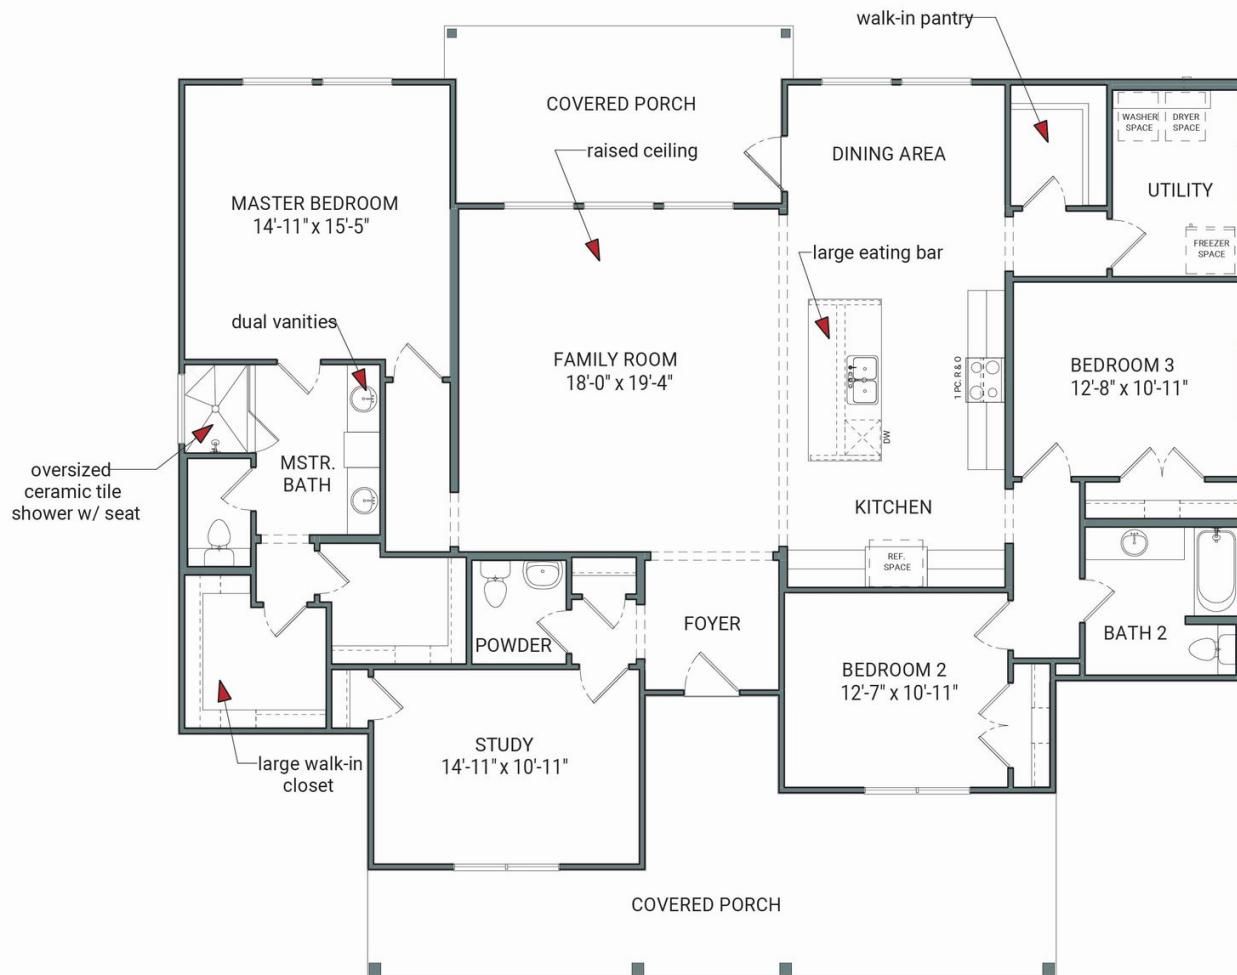

Story

None

Garage

The Brazoria Floor Plan is perfect for a spacious and well-thought-out living space. It offers three bedrooms, two full bathrooms, and a powder bathroom located conveniently off of the foyer. The master suite boasts dual vanities along with his and her closets. Additionally, there is a study, a walk-in pantry, and a large utility room. This floor plan blends practicality with spaciousness making it perfect for anyone wanting to combine comfort with convenience.

WWW.TILSONHOMES.COM

Tilson continuously improves home designs and reserves the right to modify home features and specifications without notice or obligation. Square footage is approximate and includes overall dimensions. Renderings are drawn to be substantially correct. Tilson standard features may vary by home design and/or location. Contact a Tilson Sales Associate for details. Current information as June 7, 2023, 9:06 a.m.

Brazoria C | Floor Plan

CONTACT US

WWW.TILSONHOMES.COM

Tilson continuously improves home designs and reserves the right to modify home features and specifications without notice or obligation. Square footage is approximate and includes overall dimensions. Renderings are drawn to be substantially correct. Tilson standard features may vary by home design and/or location. Contact a Tilson Sales Associate for details. Current information as June 7, 2023, 9:06 a.m.