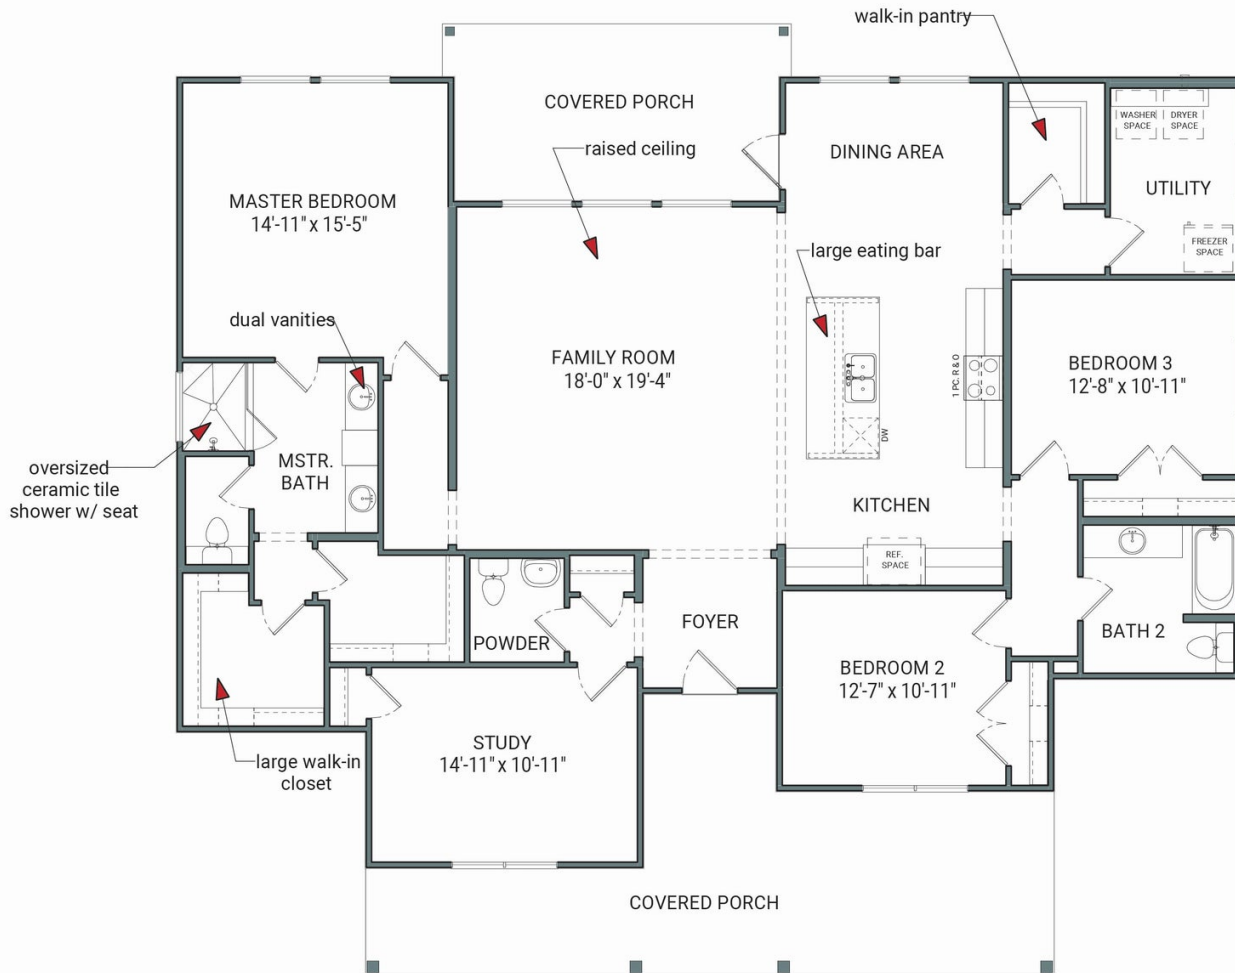

Story

None

Garage

The Brazoria Floor Plan is perfect for a spacious and well-thought-out living space. It offers three bedrooms, two full bathrooms, and a powder bathroom located conveniently off of the foyer. The master suite boasts dual vanities along with his and her closets. Additionally, there is a study, a walk-in pantry, and a large utility room. This floor plan blends practicality with spaciousness making it perfect for anyone wanting to combine comfort with convenience.

WWW.TILSONHOMES.COM

Tilson continuously improves home designs and reserves the right to modify home features and specifications without notice or obligation. Square footage is approximate and includes overall dimensions. Renderings are drawn to be substantially correct. Tilson standard features may vary by home design and/or location. Contact a Tilson Sales Associate for details. Current information as June 7, 2023, 9:49 a.m.

Brazoria C | Floor Plan

CONTACT US

WWW.TILSONHOMES.COM

Tilson continuously improves home designs and reserves the right to modify home features and specifications without notice or obligation. Square footage is approximate and includes overall dimensions. Renderings are drawn to be substantially correct. Tilson standard features may vary by home design and/or location. Contact a Tilson Sales Associate for details. Current information as June 7, 2023, 9:49 a.m.