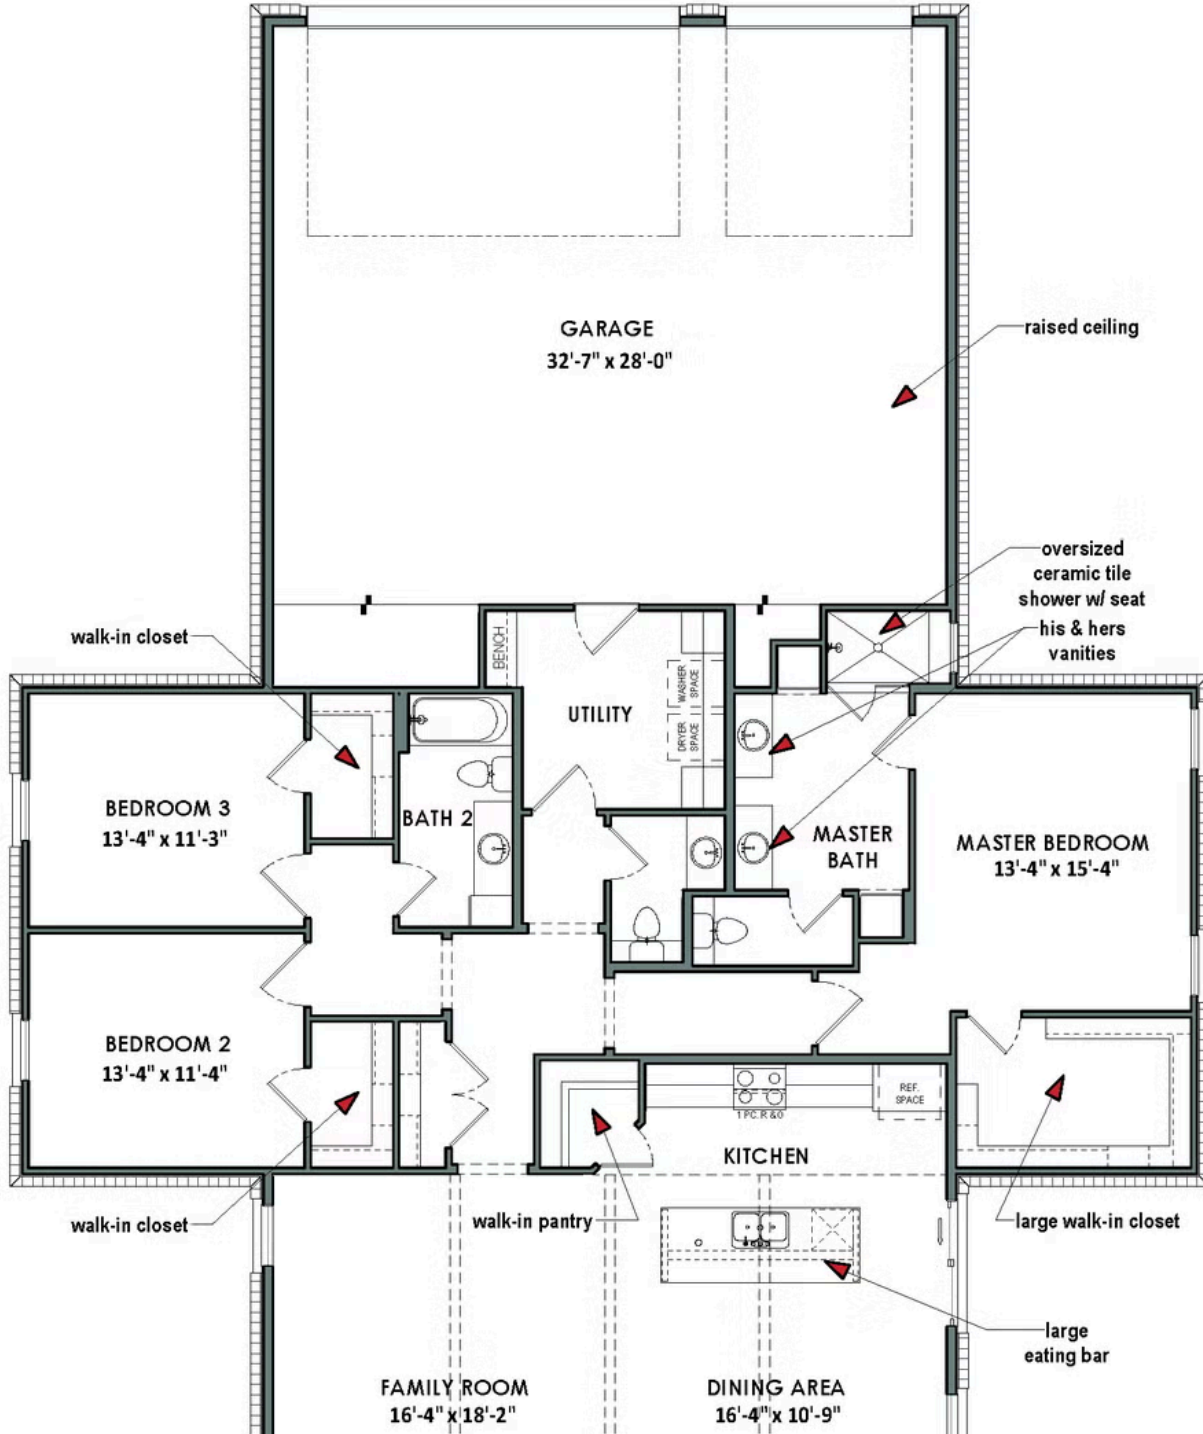

Garage

The Ranger is a beautiful barndominium-style home that boasts a spacious and well-thought-out floor plan. With three bedrooms, each equipped with their own walk-in closet, this home is perfect for large families or those who frequently entertain guests. This split floor plan provides maximum privacy and comfort, with each room having easy access to one of the two-and-a-half bathrooms. The family room and dining area feature stunning rough sawn wood beams. The kitchen is well-equipped with a spacious walk-in pantry, allowing ample storage space for all your cooking essentials. The attached 3 car garage has raised ceilings, ensuring that all your vehicles and equipment fit comfortably.

**CONTACT US** None

**WWW.TILSONHOMES.COM**

*Tilson continuously improves home designs and reserves the right to modify home features and specifications without notice or obligation. Square footage is approximate and includes overall dimensions. Renderings are drawn to be substantially correct. Tilson standard features may vary by home design and/or location. Contact a Tilson Sales Associate for details.  
Current information as April 7, 2025, 10:39 a.m.*

## Floor Plan - Elevation A | The Ranger

CONTACT US None

[WWW.TILSONHOMES.COM](http://WWW.TILSONHOMES.COM)

cathedral ceiling

cathedral ceiling

COVERED PORCH

EQUAL OPPORTUNITY