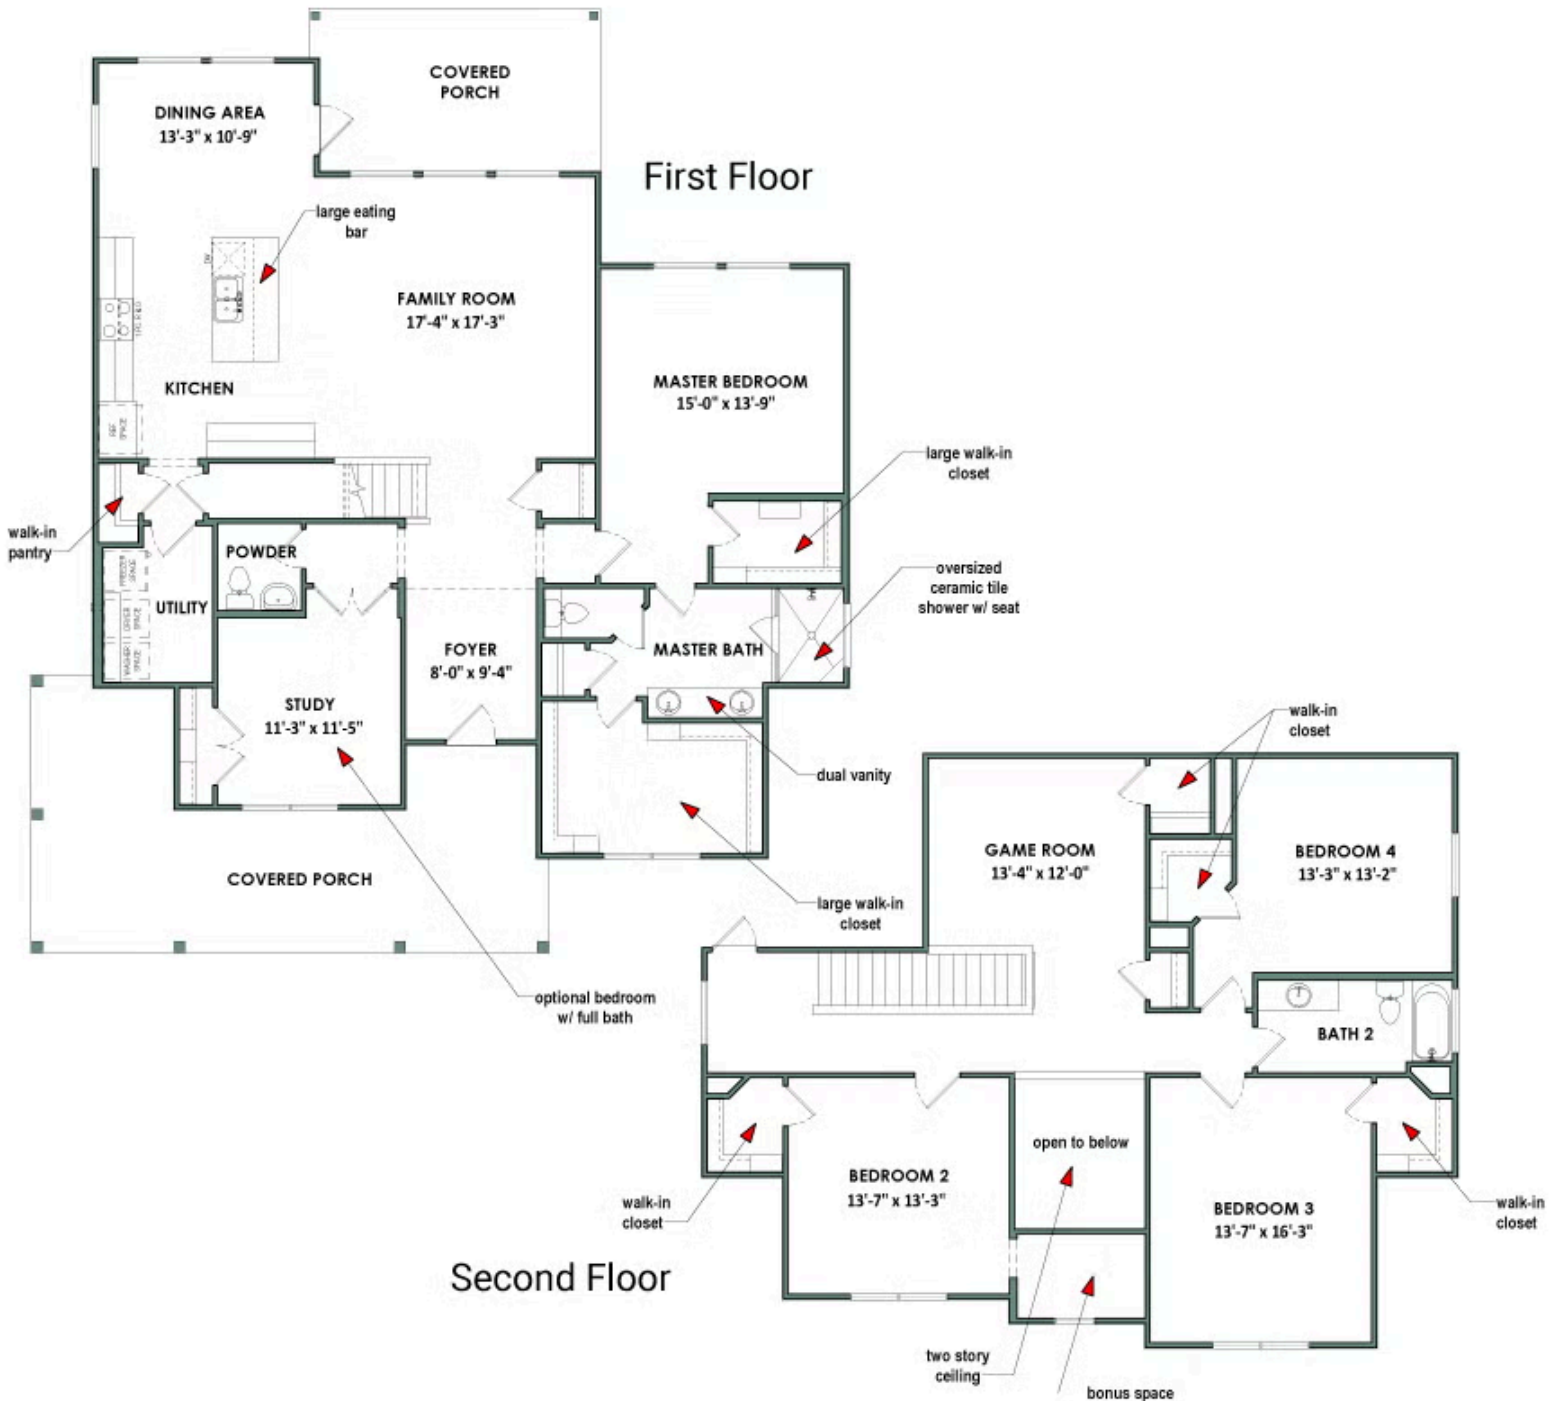

Story

The Granbury is a spacious two-story design, ideal for large families. As you enter through the front door and move through the foyer, you'll find the master suite situated privately on one side of the house. On the opposite side, the expansive family room seamlessly connects to the kitchen and dining area. Additionally, there is a dedicated study space that can be converted into a guest room. Upstairs, you'll discover three more bedrooms, another full bathroom, and an open game room area.

Elevation A | The Granbury

Elevation B | The Granbury

Elevation C | The Granbury

Elevation D | The Granbury

Elevation E | The Granbury

CONTACT US

WWW.TILSONHOMES.COM

Tilson continuously improves home designs and reserves the right to modify home features and specifications without notice or obligation. Square footage is approximate and includes overall dimensions. Renderings are drawn to be substantially correct. Tilson standard features may vary by home design and/or location. Contact a Tilson Sales Associate for details. Current information as April 7, 2025, 10:36 a.m.

Floor Plan | Elevation C | The Granbury

CONTACT US

WWW.TILSONHOMES.COM

Tilson continuously improves home designs and reserves the right to modify home features and specifications without notice or obligation. Square footage is approximate and includes overall dimensions. Renderings are drawn to be substantially correct. Tilson standard features may vary by home design and/or location. Contact a Tilson Sales Associate for details. Current information as April 7, 2025, 10:36 a.m.