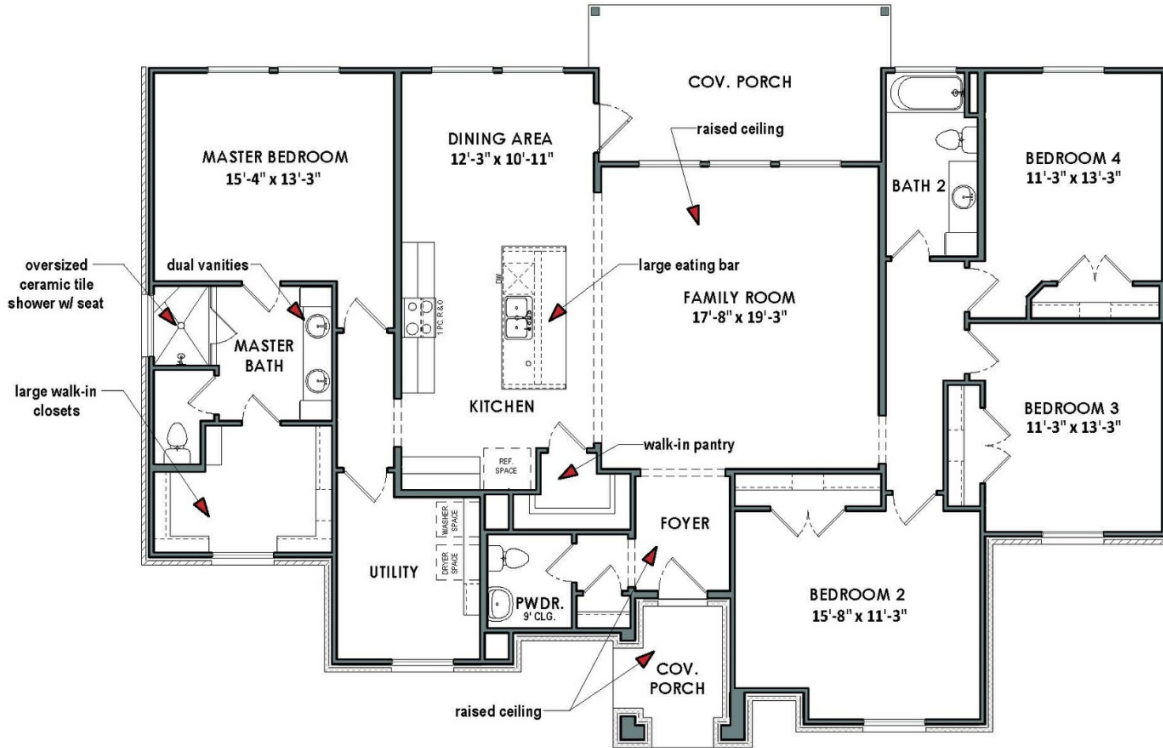

Story

None

Garage

The 4 bedroom, 2.5 bathroom Cisco is the perfect place to call home. With a raised ceiling in the family room and foyer, this home feels open and spacious. The large kitchen island with an eating bar and walk-in pantry provides plenty of space for cooking and storing food. The master bath features an oversized walk-in shower, dual vanities, and a large walk-in closet. The split bedroom design gives everyone privacy in their own space.

CONTACT US

WWW.TILSONHOMES.COM

*Tilson continuously improves home designs and reserves the right to modify home features and specifications without notice or obligation. Square footage is approximate and includes overall dimensions. Renderings are drawn to be substantially correct. Tilson standard features may vary by home design and/or location. Contact a Tilson Sales Associate for details.
Current information as Feb. 17, 2025, 12:34 p.m.*

Elevation A | The Cisco

Elevation B | The Cisco

Elevation C | The Cisco

Elevation D | The Cisco

CONTACT US

WWW.TILSONHOMES.COM

Tilson continuously improves home designs and reserves the right to modify home features and specifications without notice or obligation. Square footage is approximate and includes overall dimensions. Renderings are drawn to be substantially correct. Tilson standard features may vary by home design and/or location. Contact a Tilson Sales Associate for details. Current information as Feb. 17, 2025, 12:34 p.m.

Floor Plan | Elevation E | Cisco

CONTACT US

WWW.TILSONHOMES.COM

Tilson continuously improves home designs and reserves the right to modify home features and specifications without notice or obligation. Square footage is approximate and includes overall dimensions. Renderings are drawn to be substantially correct. Tilson standard features may vary by home design and/or location. Contact a Tilson Sales Associate for details. Current information as Feb. 17, 2025, 12:34 p.m.