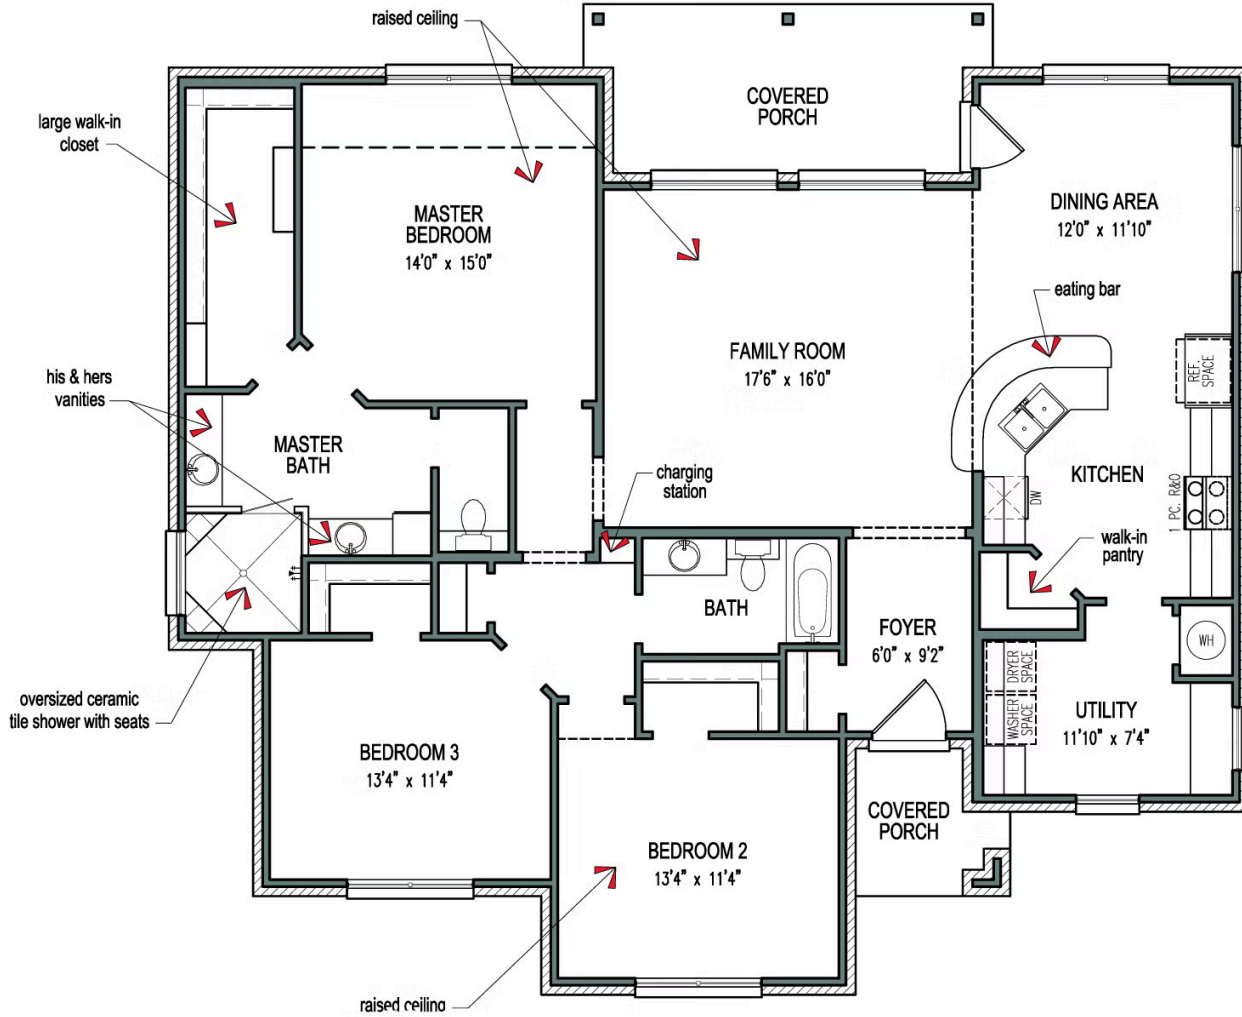

Story

The Crockett combines open, inviting spaces with private retreats. The kitchen, featuring a curved eating bar, overlooks the family and dining rooms while floor-to-ceiling windows brighten the interior and frame views of the covered porch. A secluded utility room adds convenience and two bedrooms with walk-in closets branch off for privacy. The master suite offers luxury with a spacious walk-in closet, dual vanities, an enclosed toilet, and an oversized walk-in shower with seating. The Crockett perfectly balances functionality and comfort for your family.

Elevation E - The Crockett

Elevation D - The Crockett

Elevation C - The Crockett

Elevation B - The Crockett

CONTACT US

WWW.TILSONHOMES.COM

Tilson continuously improves home designs and reserves the right to modify home features and specifications without notice or obligation. Square footage is approximate and includes overall dimensions. Renderings are drawn to be substantially correct. Tilson standard features may vary by home design and/or location. Contact a Tilson Sales Associate for details. Current information as April 7, 2025, 10:37 a.m.

Floorplan - The Crockett

CONTACT US

WWW.TILSONHOMES.COM

Tilson continuously improves home designs and reserves the right to modify home features and specifications without notice or obligation. Square footage is approximate and includes overall dimensions. Renderings are drawn to be substantially correct. Tilson standard features may vary by home design and/or location. Contact a Tilson Sales Associate for details. Current information as April 7, 2025, 10:37 a.m.