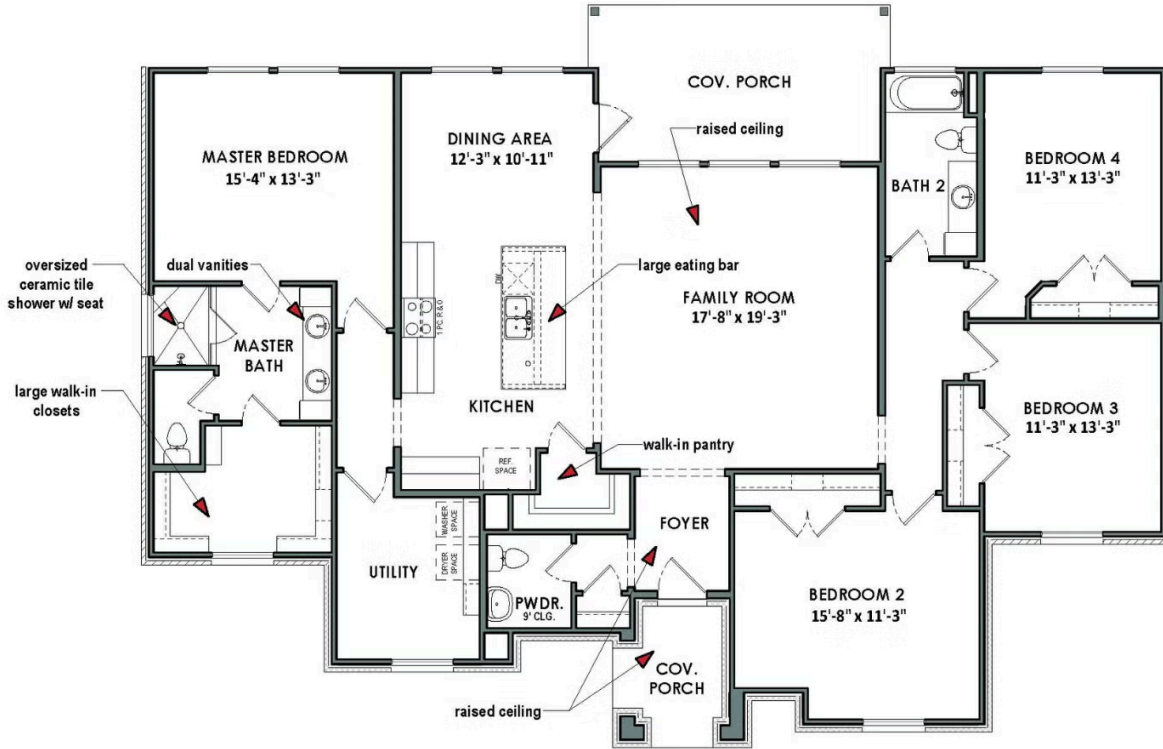

Floor Plan | Elevation E | Cisco

CONTACT US None

WWW.TILSONHOMES.COM

Tilson continuously improves home designs and reserves the right to modify home features and specifications without notice or obligation. Square footage is approximate and includes overall dimensions. Renderings are drawn to be substantially correct. Tilson standard features may vary by home design and/or location. Contact a Tilson Sales Associate for details. Current information as Feb. 24, 2025, 12:38 p.m.