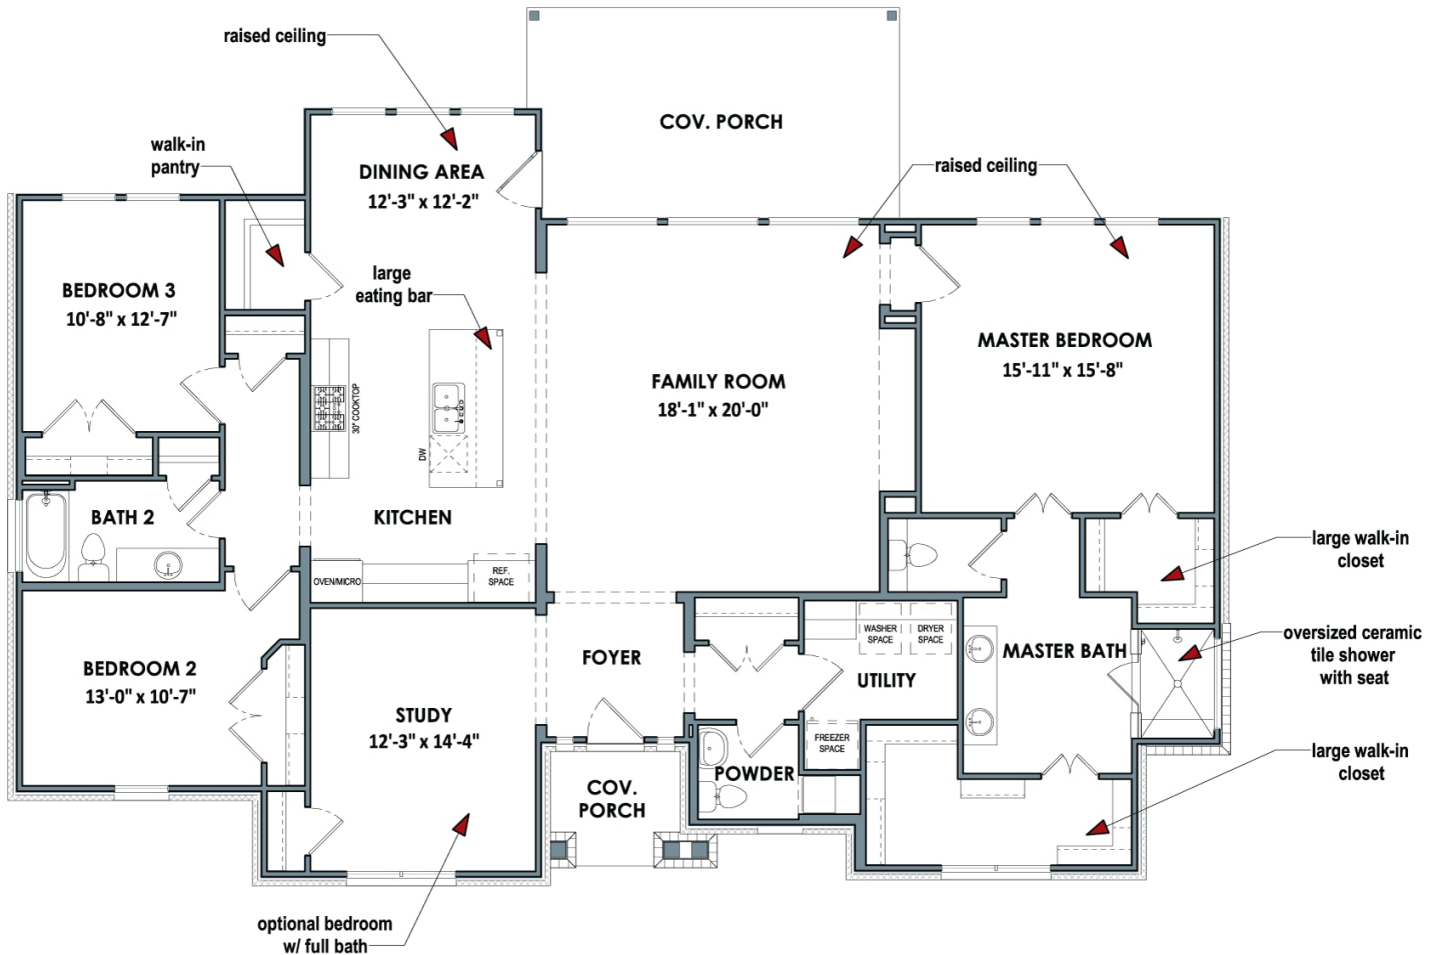

Floor Plan | Elevation D | The Barton Springs

CONTACT US

WWW.TILSONHOMES.COM