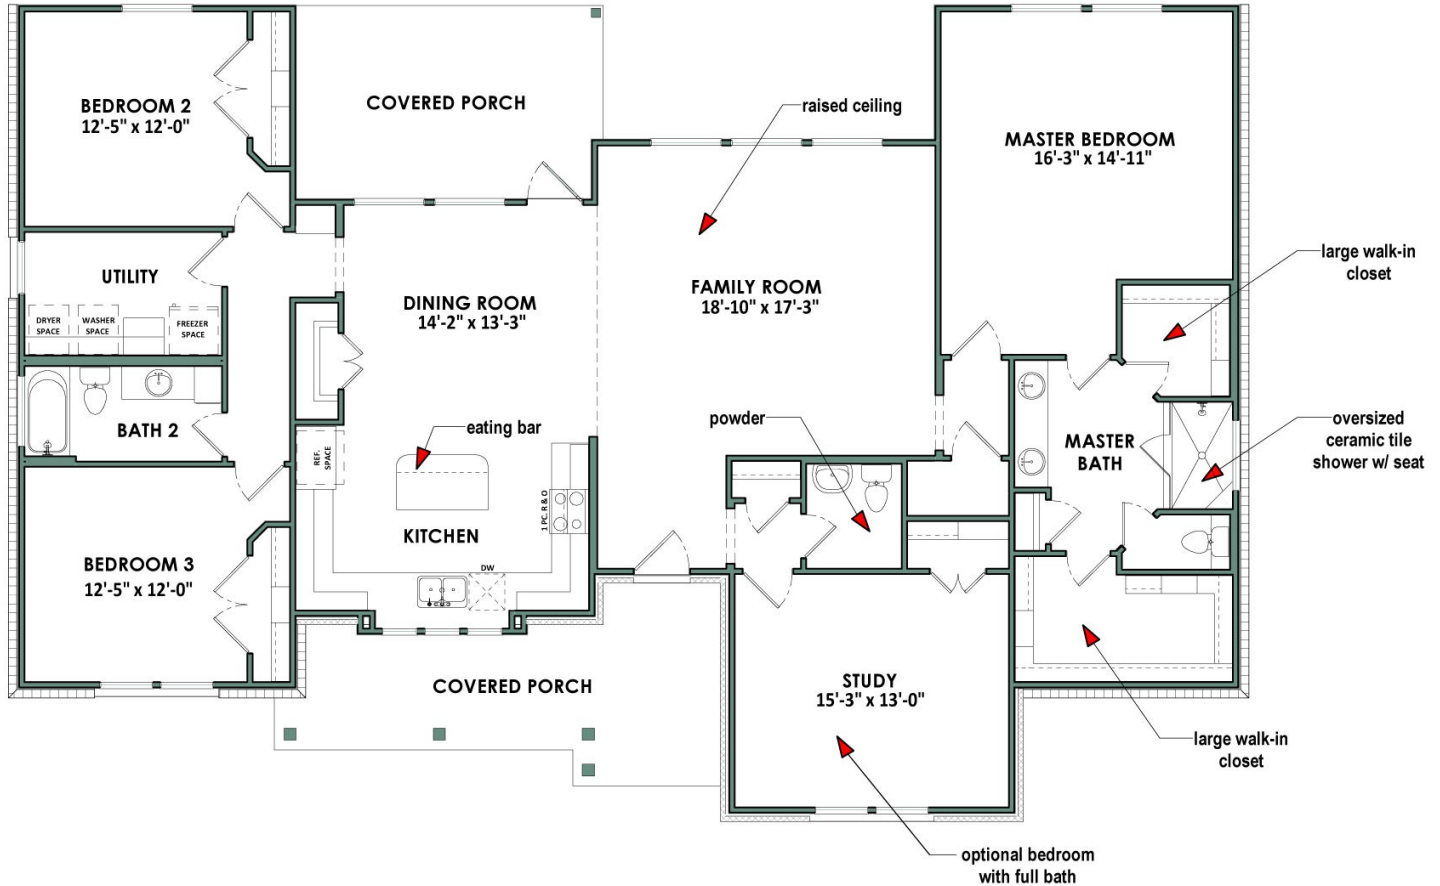

Floor Plan | Elevation D | The Abilene

CONTACT US

WWW.TILSONHOMES.COM