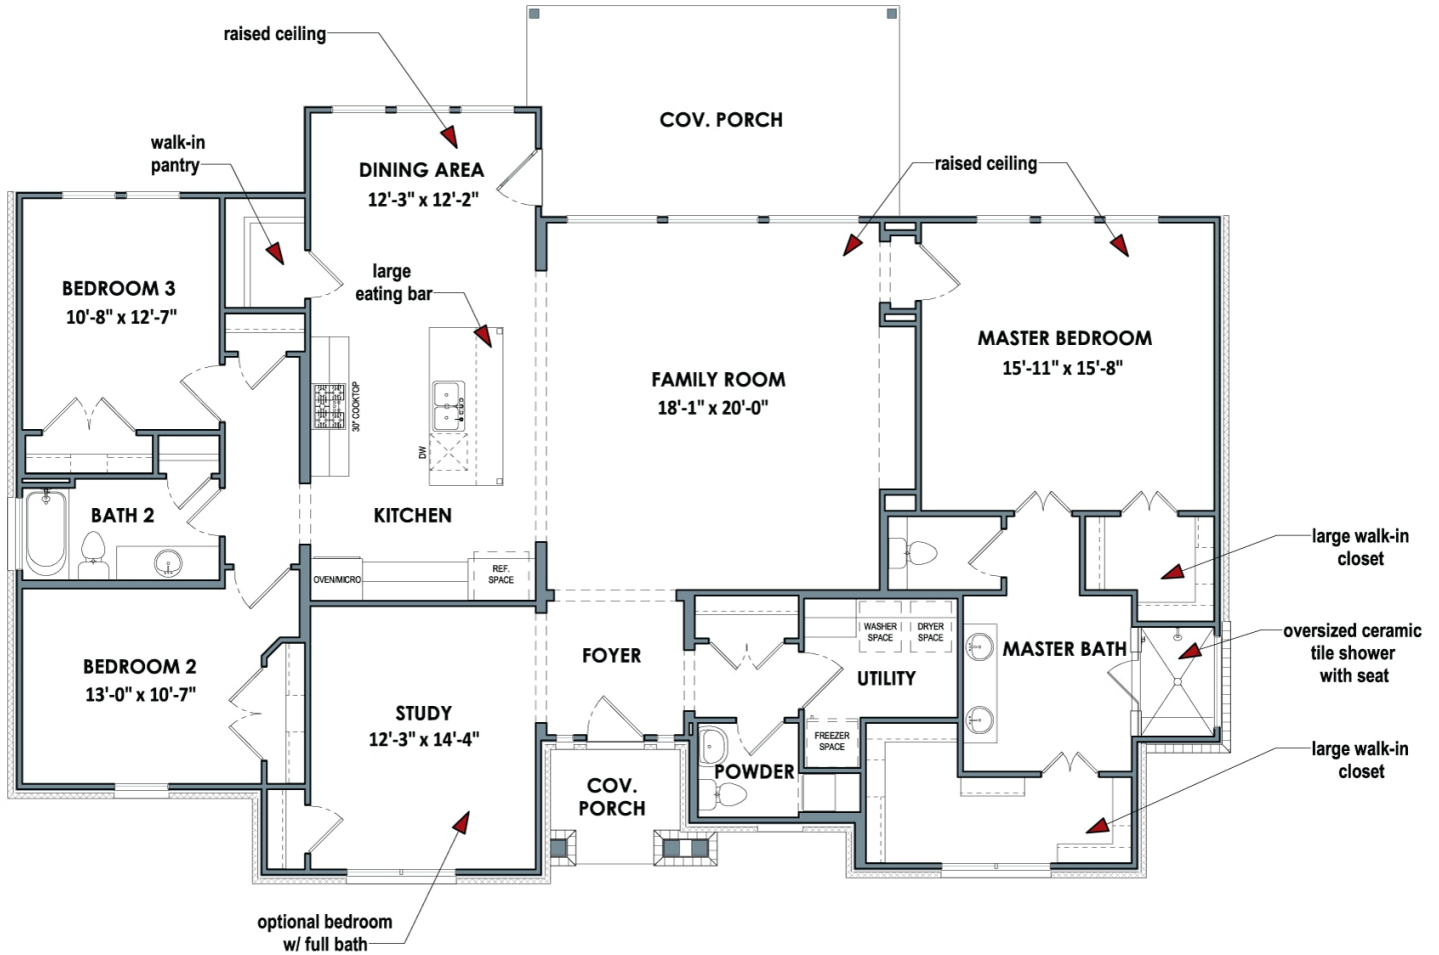

Floor Plan | Elevation D | The Barton Springs

CONTACT US

WWW.TILSONHOMES.COM