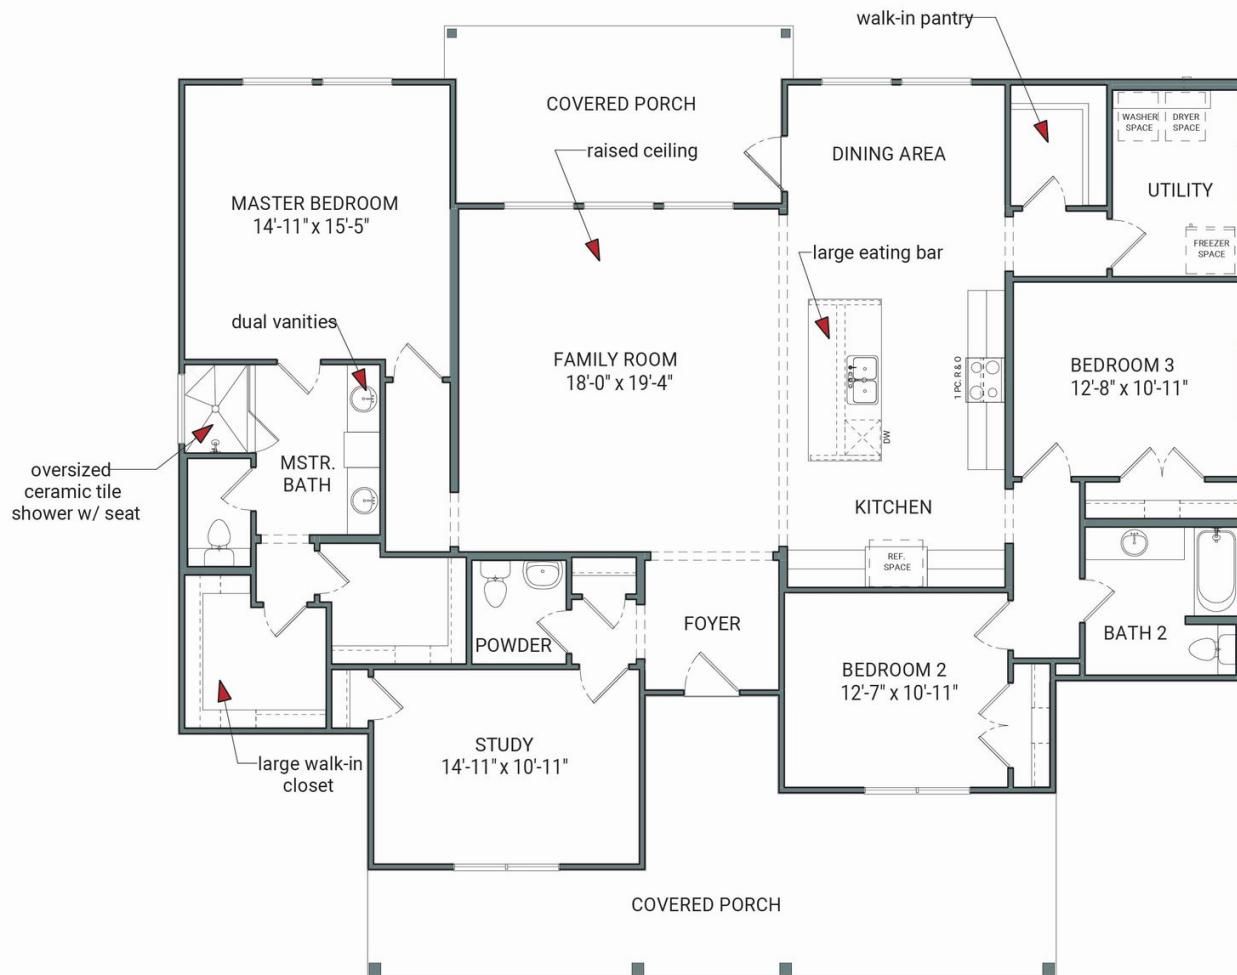

Story

None

Garage

The Brazoria Floor Plan is perfect for a spacious and well-thought-out living space. It offers three bedrooms, two full bathrooms, and a powder bathroom located conveniently off of the foyer. The master suite boasts dual vanities along with his and her closets. Additionally, there is a study, a walk-in pantry, and a large utility room. This floor plan blends practicality with spaciousness making it perfect for anyone wanting to combine comfort with convenience.

WWW.TILSONHOMES.COM

Tilson continuously improves home designs and reserves the right to modify home features and specifications without notice or obligation. Square footage is approximate and includes overall dimensions. Renderings are drawn to be substantially correct. Tilson standard features may vary by home design and/or location. Contact a Tilson Sales Associate for details. Current information as June 7, 2023, 9:09 a.m.

Brazoria C | Floor Plan

CONTACT US

WWW.TILSONHOMES.COM

Tilson continuously improves home designs and reserves the right to modify home features and specifications without notice or obligation. Square footage is approximate and includes overall dimensions. Renderings are drawn to be substantially correct. Tilson standard features may vary by home design and/or location. Contact a Tilson Sales Associate for details. Current information as June 7, 2023, 9:09 a.m.