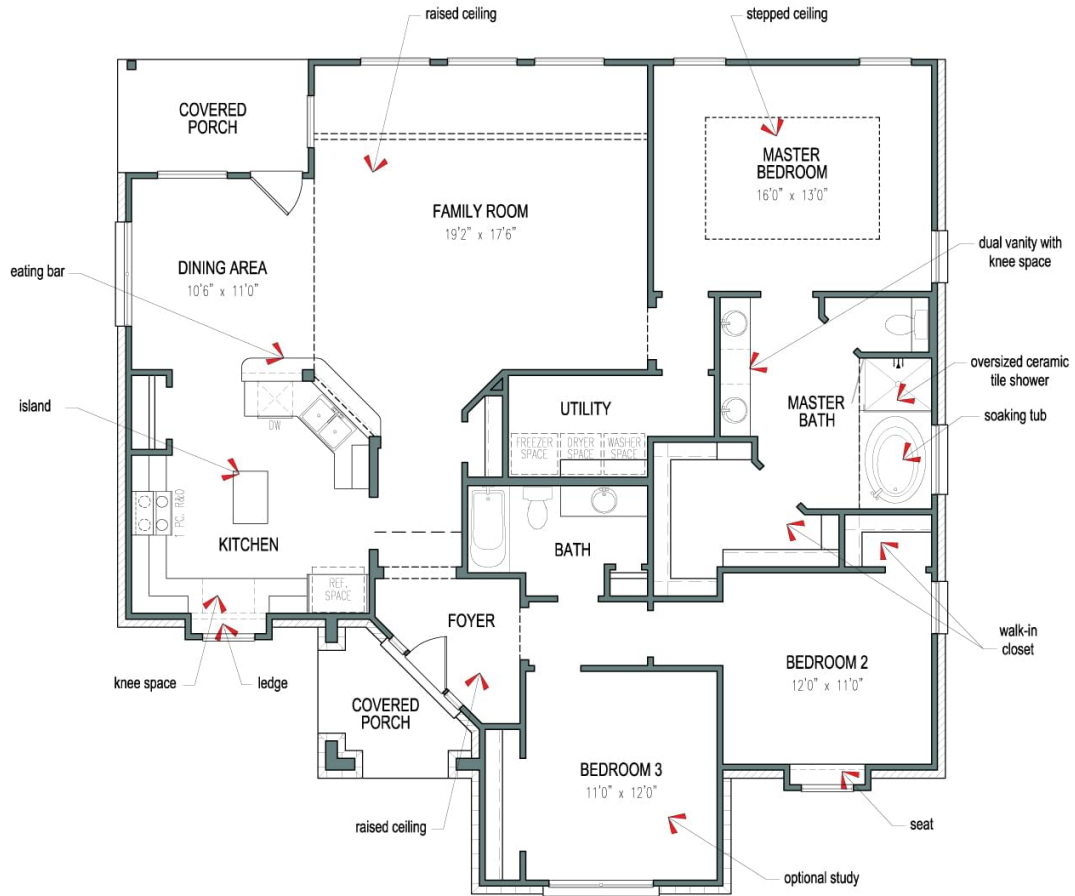

Floorplan - The San Gabriel D

WWW.TILSONHOMES.COM

Tilson continuously improves home designs and reserves the right to modify home features and specifications without notice or obligation. Square footage is approximate and includes overall dimensions. Renderings are drawn to be substantially correct. Tilson standard features may vary by home design and/or location. Contact a Tilson Sales Associate for details. Current information as March 14, 2023, 9:52 a.m.