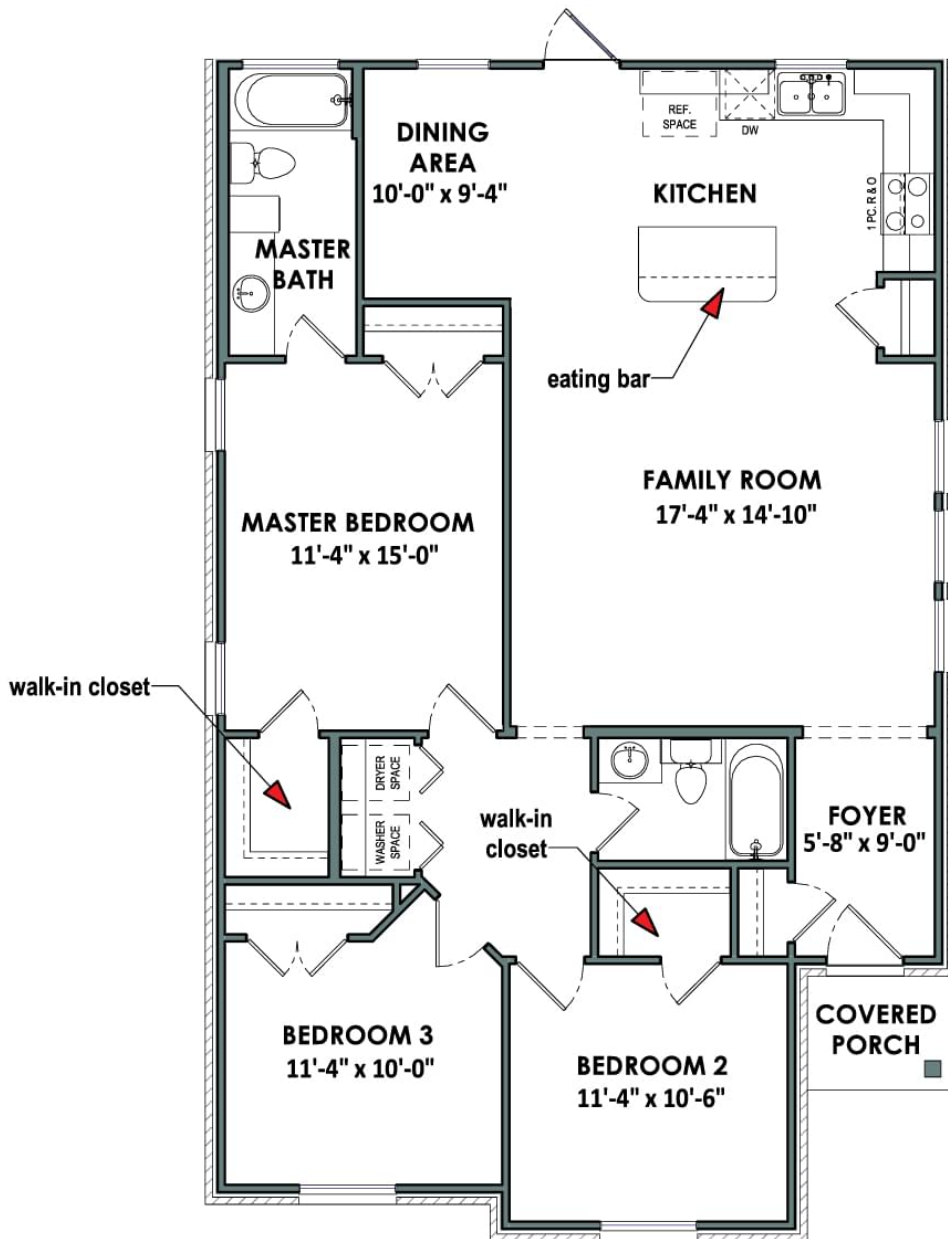

0

Garage

The main gathering space in the San Felipe is a wide family room that opens into the adjacent kitchen and dining area, separated by a small island with an eating bar. An exterior door sits at the rear of the dining area, with an optional 12- or 30-foot covered porch. Back toward the front of the home, a hallway branches off from the family room, giving access to a highly customizable master suite with a walk-in closet, a separate full bathroom, a utility closet, and two bedrooms.

WWW.TILSONHOMES.COM

*Tilson continuously improves home designs and reserves the right to modify home features and specifications without notice or obligation. Square footage is approximate and includes overall dimensions. Renderings are drawn to be substantially correct. Tilson standard features may vary by home design and/or location. Contact a Tilson Sales Associate for details.
Current information as Oct. 10, 2022, 11:40 a.m.*

Elevation D - The San Felipe

Elevation A - The San Felipe

Elevation B - The San Felipe

Elevation C - The San Felipe

WWW.TILSONHOMES.COM

Tilson continuously improves home designs and reserves the right to modify home features and specifications without notice or obligation. Square footage is approximate and includes overall dimensions. Renderings are drawn to be substantially correct. Tilson standard features may vary by home design and/or location. Contact a Tilson Sales Associate for details. Current information as Oct. 10, 2022, 11:40 a.m.

Floorplan - The San Felipe

WWW.TILSONHOMES.COM

Tilson continuously improves home designs and reserves the right to modify home features and specifications without notice or obligation. Square footage is approximate and includes overall dimensions. Renderings are drawn to be substantially correct. Tilson standard features may vary by home design and/or location. Contact a Tilson Sales Associate for details. Current information as Oct. 10, 2022, 11:40 a.m.