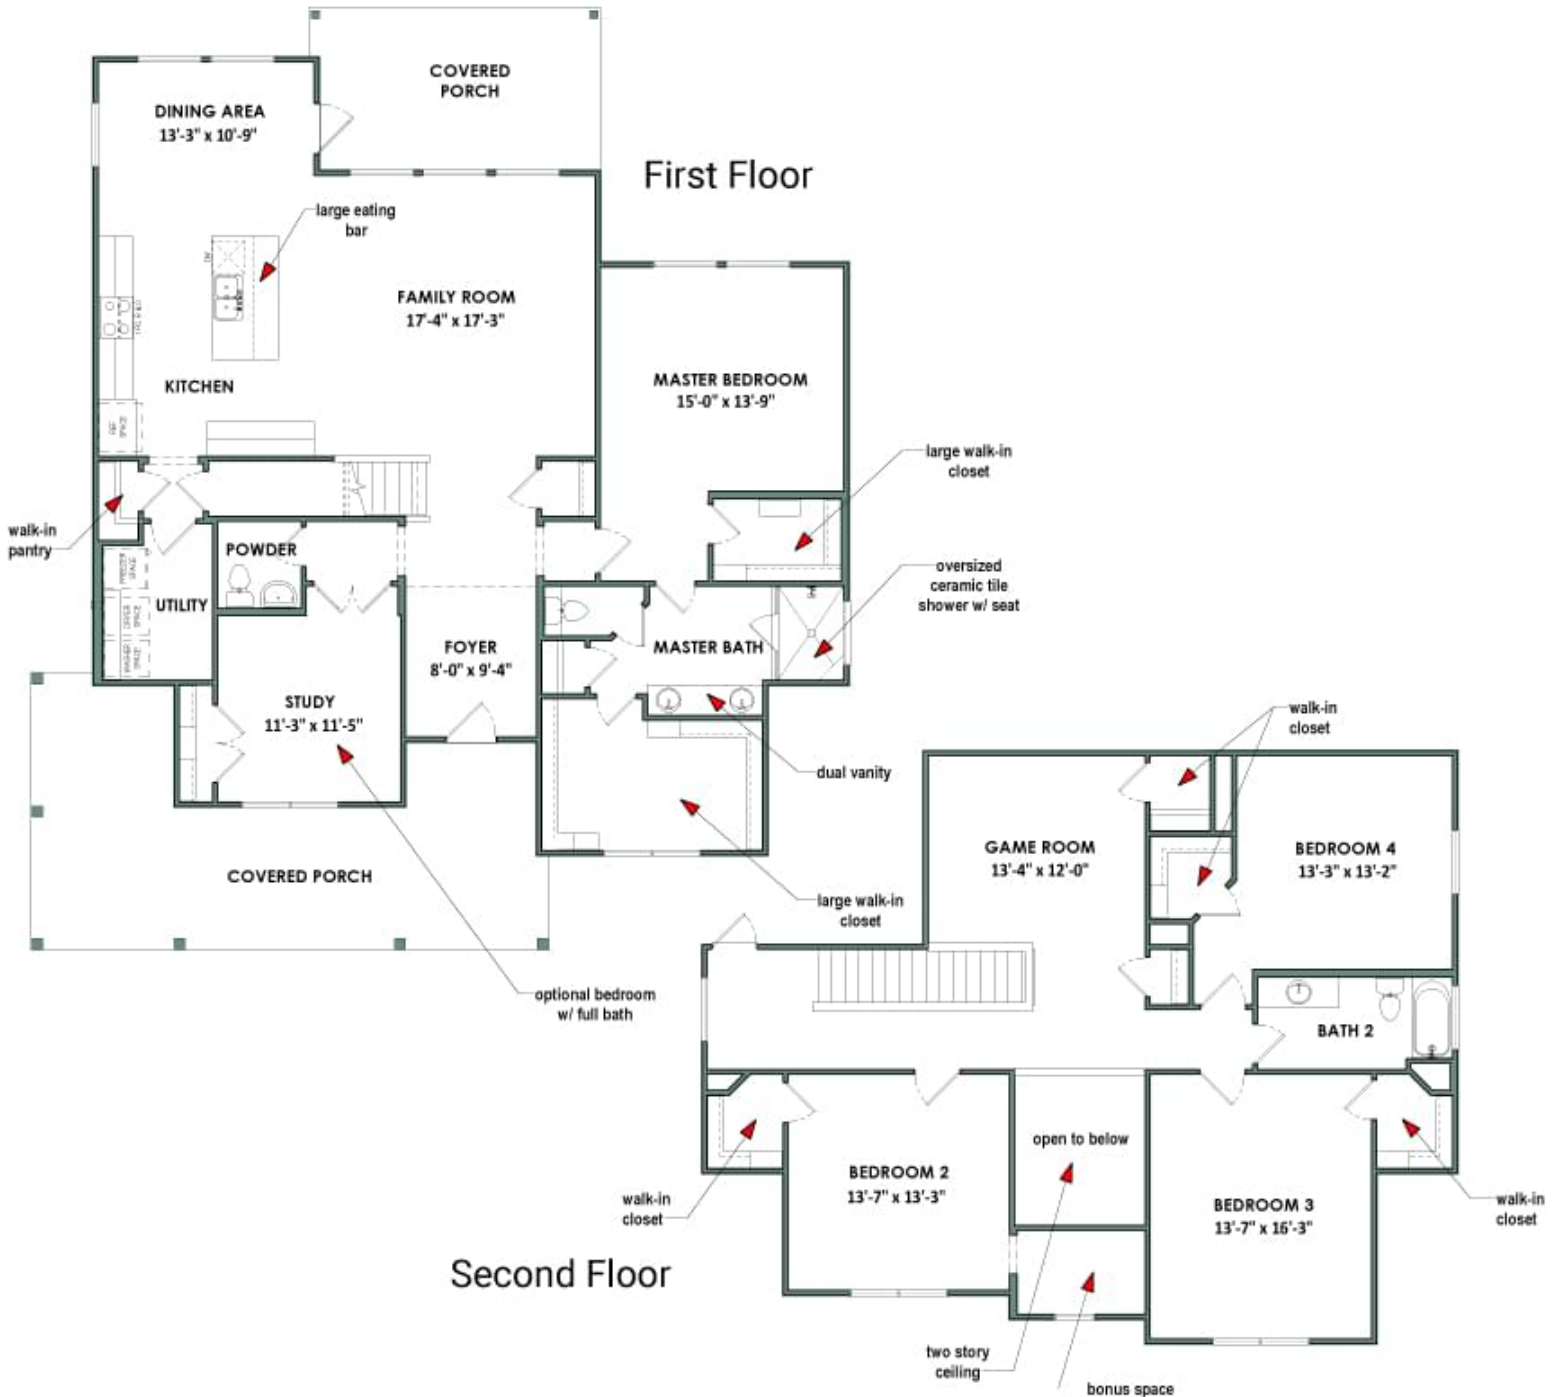

**3,091**

Sq.Ft.

**4**

Bedrooms

**2.5**

Bathrooms

**2.0**

Story

**None**

Garage

The Granbury is a spacious 2-story design perfect for large families. As you walk through the front door and move through the foyer, the master suite sits alone on one side of the house. On the other side of the home, the large family room opens to the kitchen and dining area. There is also a dedicated space for a study which can be converted to a guest room. Upstairs, there are three more bedrooms, another full bathroom, and an open game room area.

Elevation A | The Granbury

Elevation B | The Granbury

Elevation C | The Granbury

Elevation D | The Granbury

[WWW.TILSONHOMES.COM](http://WWW.TILSONHOMES.COM)

*Tilson continuously improves home designs and reserves the right to modify home features and specifications without notice or obligation. Square footage is approximate and includes overall dimensions. Renderings are drawn to be substantially correct. Tilson standard features may vary by home design and/or location. Contact a Tilson Sales Associate for details. Current information as Oct. 10, 2022, 11:40 a.m.*

## Floor Plan | Elevation C | The Granbury

[WWW.TILSONHOMES.COM](http://WWW.TILSONHOMES.COM)

Tilson continuously improves home designs and reserves the right to modify home features and specifications without notice or obligation. Square footage is approximate and includes overall dimensions. Renderings are drawn to be substantially correct. Tilson standard features may vary by home design and/or location. Contact a Tilson Sales Associate for details. Current information as Oct. 10, 2022, 11:40 a.m.