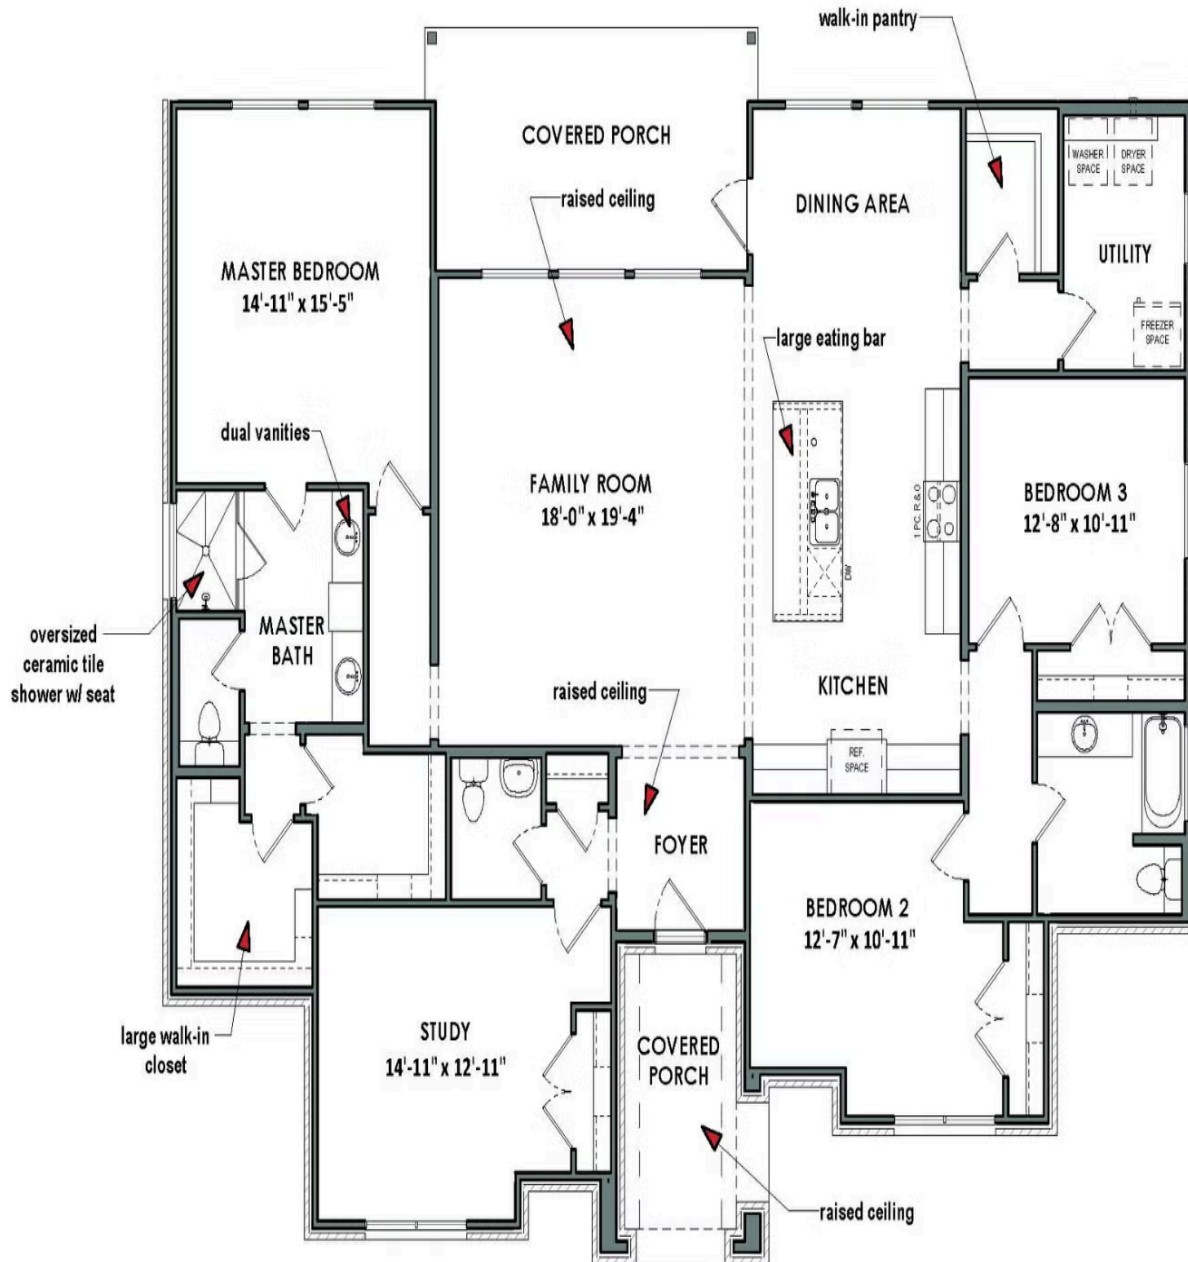

Brazoria E | Floor Plan

WWW.TILSONHOMES.COM

Tilson continuously improves home designs and reserves the right to modify home features and specifications without notice or obligation. Square footage is approximate and includes overall dimensions. Renderings are drawn to be substantially correct. Tilson standard features may vary by home design and/or location. Contact a Tilson Sales Associate for details. Current information as June 1, 2026, 3:25 p.m.